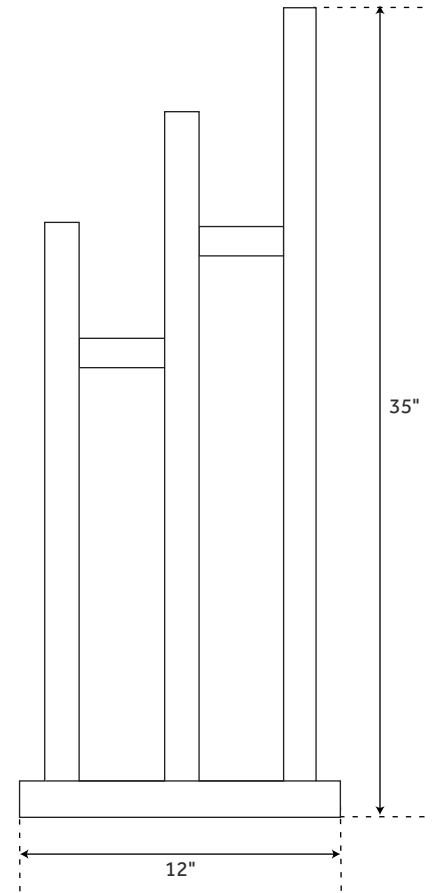

35" ANTIOCH

FREESTANDING TEAK TOWEL RACK

SKU: 934346

FEATURES

Installation Type: Freestanding
Design: Modern
Width: 35"
Height: 35"
Depth: 12"
Assembly Required: No
Number of Rails: 3

SIGNATURE HARDWARE LIFETIME WARRANTY

See website for warranty information

All measurements are approximate. Measurements may vary +/- 1/2".

REVISED 12/20/2018