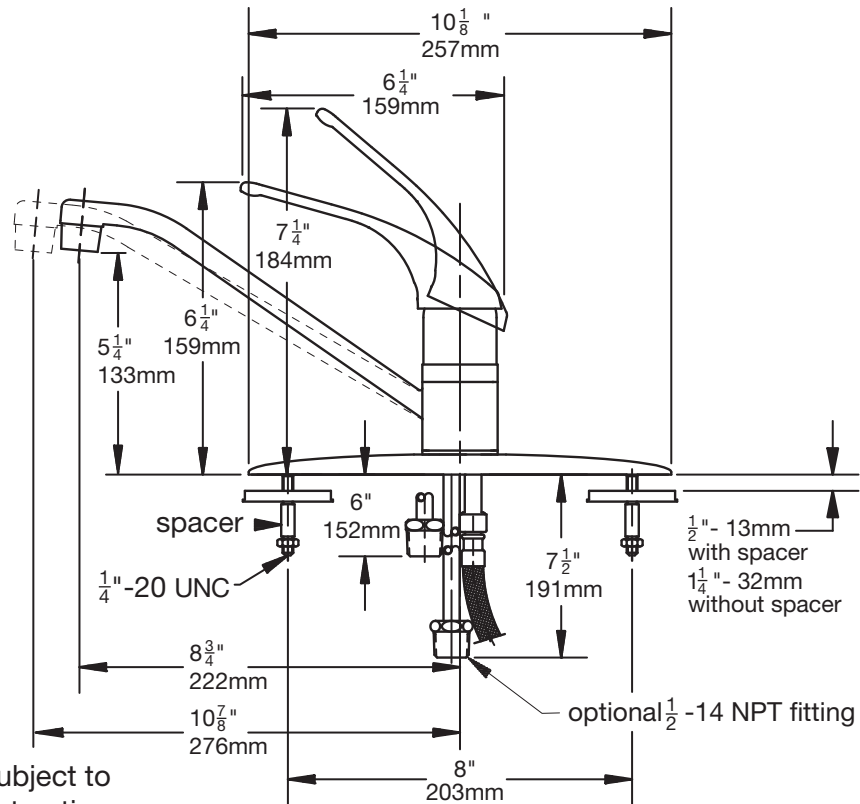

### Dimensions *Origins Kitchen Faucet, S-23*

**Note:** Dimensions subject to change without notice.

### Dimensions *Origins Kitchen Faucet, S-23-W*

**Note:** Dimensions subject to change without notice.

**Dimensions** *Origins Kitchen Faucet, S-23-SM-10*

**Note:** Dimensions subject to change without notice.