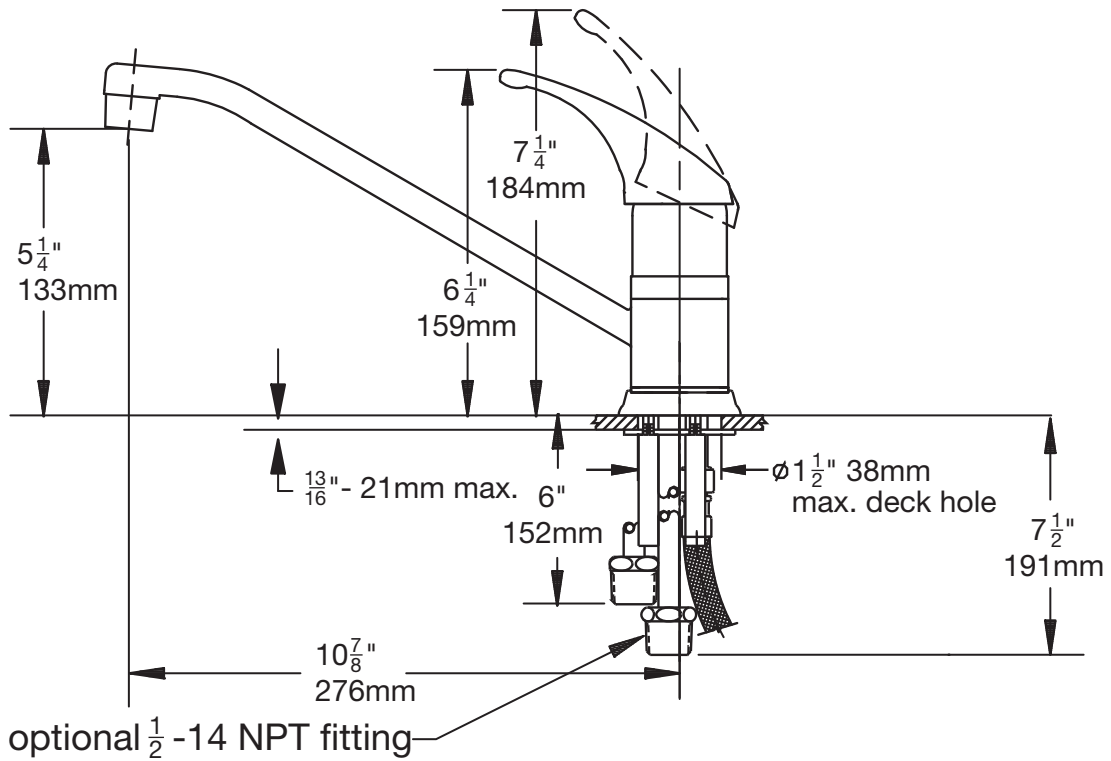

### Dimensions *Origins Kitchen Faucet, S-23*

**Note:** Dimensions subject to change without notice.

### Dimensions *Origins Kitchen Faucet, S-23-W*

**Note:** Dimensions subject to change without notice.

**Dimensions** *Origins Kitchen Faucet, S-23-SM-10*

**Note:** Dimensions subject to change without notice.

**Dimensions** *Origins Kitchen Faucet, S-23-BH*

**Note:** Dimensions subject to change without notice.

## Dimensions *Origins Kitchen Faucet, S-23-SM*

**Note:** Dimensions subject to change without notice.