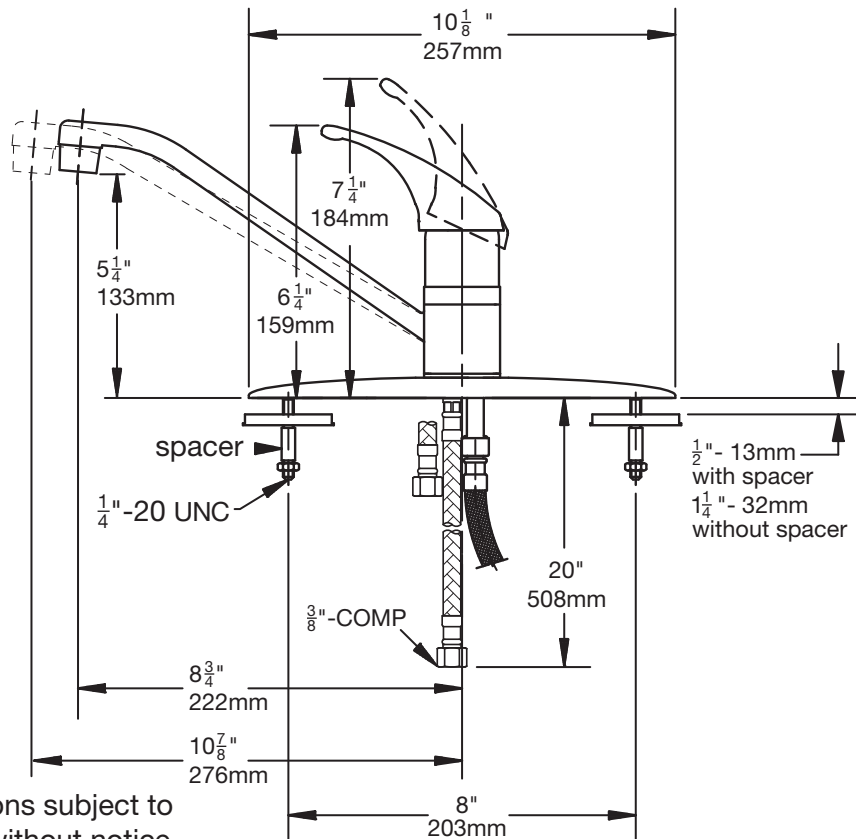

### Dimensions *Origins Kitchen Faucet, S-23*

**Note:** Dimensions subject to change without notice.

### Dimensions *Origins Kitchen Faucet, S-23-W*

**Note:** Dimensions subject to change without notice.

**Dimensions** *Origins Kitchen Faucet, S-23-SM-10*

**Note:** Dimensions subject to change without notice.

**Dimensions** *Origins Kitchen Faucet, S-23-BH*

**Note:** Dimensions subject to change without notice.

## Dimensions *Origins Kitchen Faucet, S-23-SM*

**Note:** Dimensions subject to change without notice.