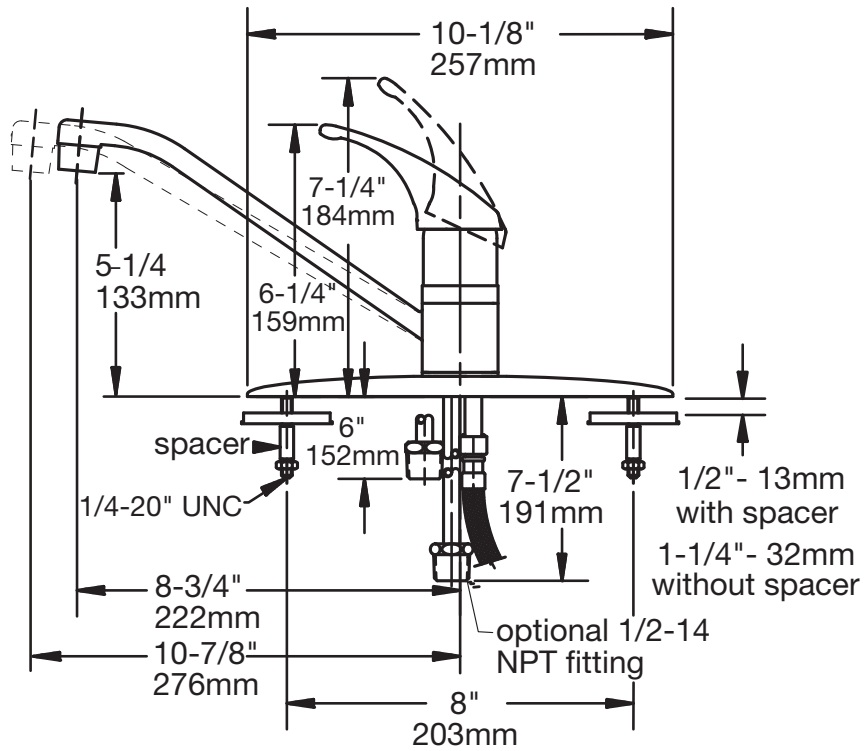

### Dimensions *Origins Kitchen Faucet, S-23*

**Note:** Dimensions subject to change without notice.

### Dimensions *Origins Kitchen Faucet, S-23-W*

**Note:** Dimensions subject to change without notice.

**Dimensions** *Origins Kitchen Faucet, S-23-SM-10*

**Note:** Dimensions subject to change without notice.