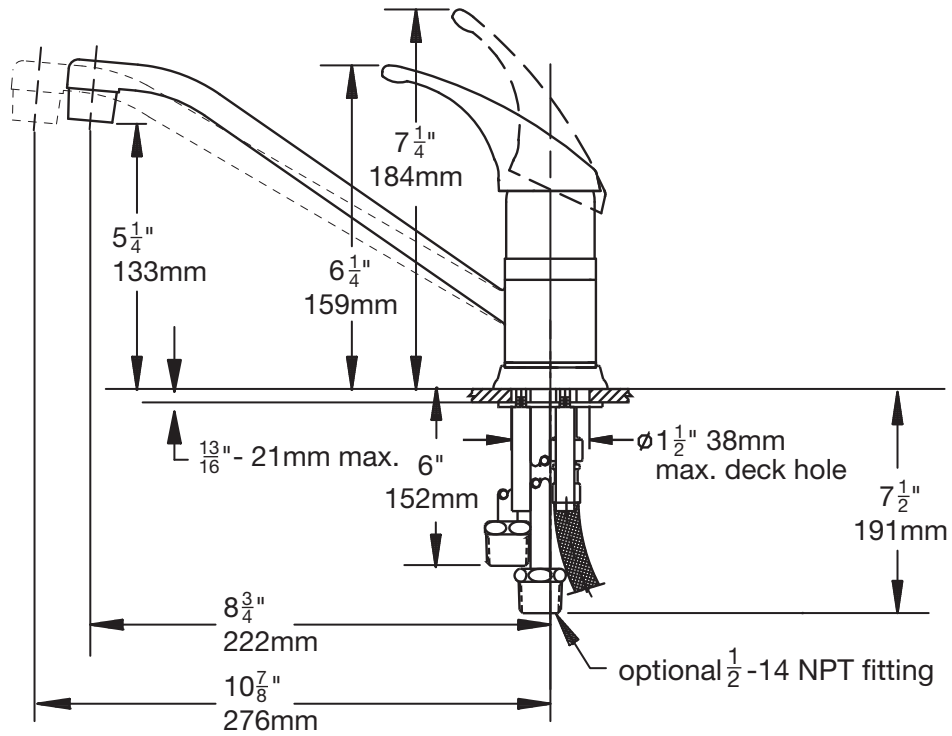

### Dimensions *Origins Kitchen Faucet, S-23*

**Note:** Dimensions subject to change without notice.

### Dimensions *Origins Kitchen Faucet, S-23-W*

**Note:** Dimensions subject to change without notice.

**Dimensions** *Origins Kitchen Faucet, S-23-SM-10*

**Note:** Dimensions subject to change without notice.

**Dimensions** *Origins Kitchen Faucet, S-23-BH*

**Note:** Dimensions subject to change without notice.

## Dimensions *Origins Kitchen Faucet, S-23-SM*

**Note:** Dimensions subject to change without notice.