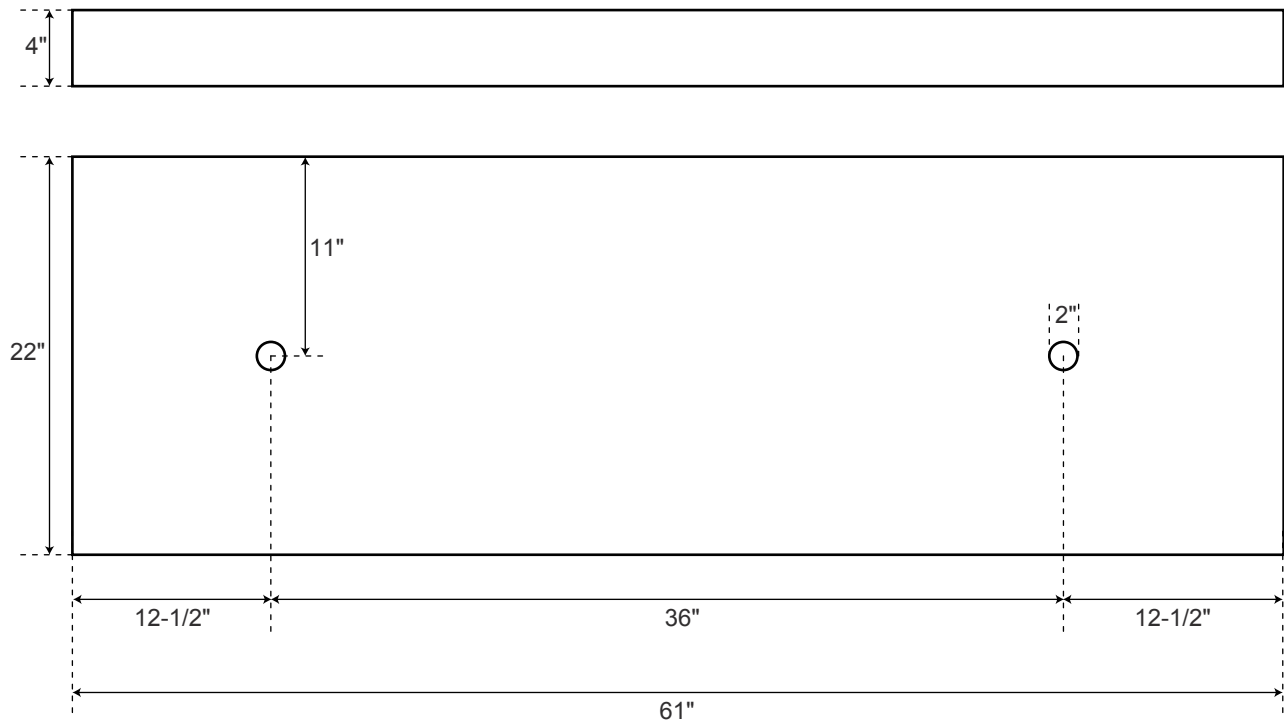

61" Stone & Wood

Vanity Top for Vessel Sinks

Approximate Weights

Granite	160 – 190 lbs.
Marble	155 – 190 lbs.
Quartz	170 – 180 lbs.
Wood	40 – 50 lbs.

* Measurements are approximate. It is recommended to have the product at the job site before finalizing plumbing.

* Only Stone Tops include a backsplash.