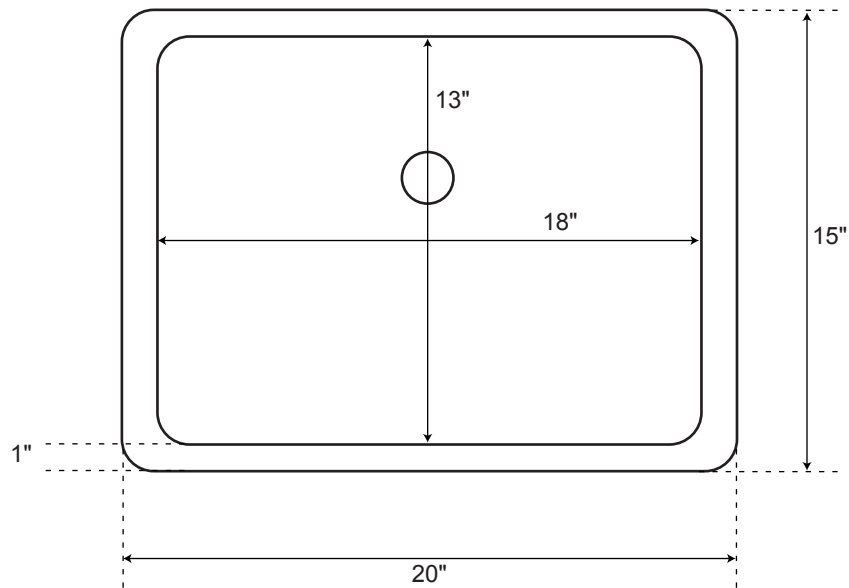

37" Stone

Vanity Top with
Rectangular Undermount Sink

Approximate Weights

Granite	90 – 100 lbs.
Marble	85 – 90 lbs.
Quartz	80 – 85 lbs.

* Measurements are approximate. It is recommended to have the product at the job site before finalizing plumbing.

SPECIFICATIONS

Overall Dimensions	20-1/4" L x 14-3/4" W (front to back) x 7-5/8" H
Basin Dimensions	18-1/8" L x 12-3/4" W (front to back)
Water Depth to Rim	5-1/2"
Water Depth to Overflow	4-1/8"
Drain Hole	1-1/2"

Rectangular
Porcelain
Undermount Sink

All measurements are approximate.

Top

Front

SPECIFICATIONS

Overall Dimensions	20" L x 15" W (front to back) x 6" H
Basin Dimensions	18" L x 13" W (front to back)
Water Depth	5-1/2" to Rim
Drain Hole	1-1/2"
Rim	1"

Rectangular
Copper
Undermount Sink

All measurements are approximate.

Top

Front