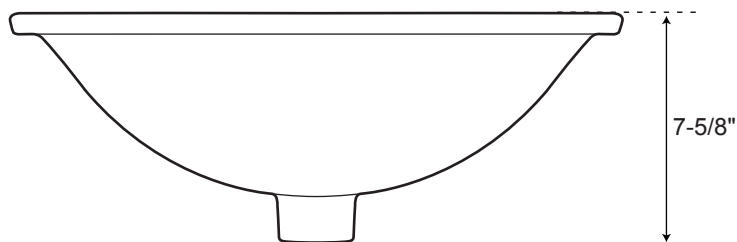

37" Stone

Vanity Top with
Rectangular Undermount Sink

Approximate Weights

Granite	90 – 100 lbs.
Marble	85 – 90 lbs.
Quartz	80 – 85 lbs.

* Measurements are approximate. It is recommended to have the product at the job site before finalizing plumbing.

SPECIFICATIONS

Overall Dimensions	20-1/4" L x 14-3/4" W (front to back) x 7-5/8" H
Basin Dimensions	18-1/8" L x 12-3/4" W (front to back)
Water Depth to Rim	5-1/2"
Water Depth to Overflow	4-1/8"
Drain Hole	1-1/2"

Rectangular
Porcelain
Undermount Sink

All measurements are approximate.

Top

Front

SPECIFICATIONS

Overall Dimensions	20" L x 15" W (front to back) x 6" H
Basin Dimensions	18" L x 13" W (front to back)
Water Depth	5-1/2" to Rim
Drain Hole	1-1/2"
Rim	1"

Rectangular
Copper
Undermount Sink

All measurements are approximate.

Top

Front