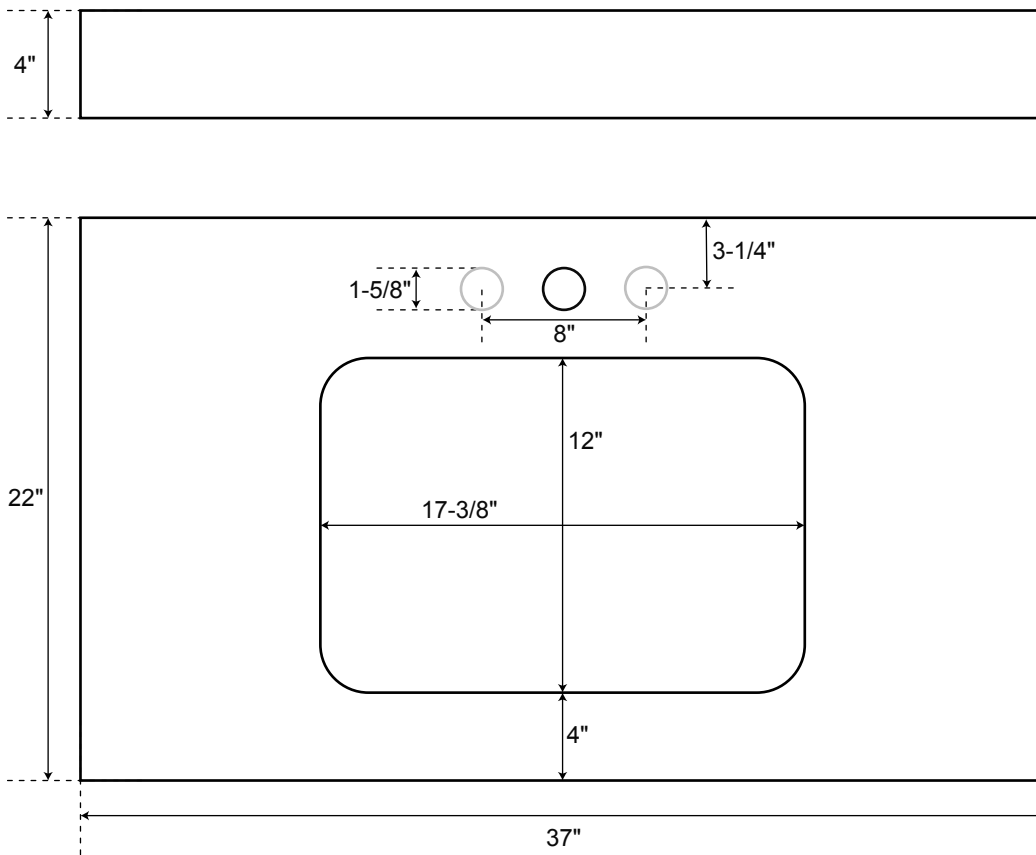

37" Stone

Vanity Top with
Rectangular Undermount Sink

Approximate Weights

Granite	90 – 100 lbs.
Marble	85 – 90 lbs.
Quartz	80 – 85 lbs.

* Measurements are approximate. It is recommended to have the product at the job site before finalizing plumbing.

SPECIFICATIONS

Overall Dimensions	20-1/4" L x 14-3/4" W (front to back) x 7-5/8" H
Basin Dimensions	18-1/8" L x 12-3/4" W (front to back)
Water Depth to Rim	5-1/2"
Water Depth to Overflow	4-1/8"
Drain Hole	1-1/2"

Rectangular
Porcelain
Undermount Sink

All measurements are approximate.

Top

Front

SPECIFICATIONS

Overall Dimensions	20" L x 15" W (front to back) x 6" H
Basin Dimensions	18" L x 13" W (front to back)
Water Depth	5-1/2" to Rim
Drain Hole	1-1/2"
Rim	1"

Rectangular
Copper
Undermount Sink

All measurements are approximate.

Top

Front