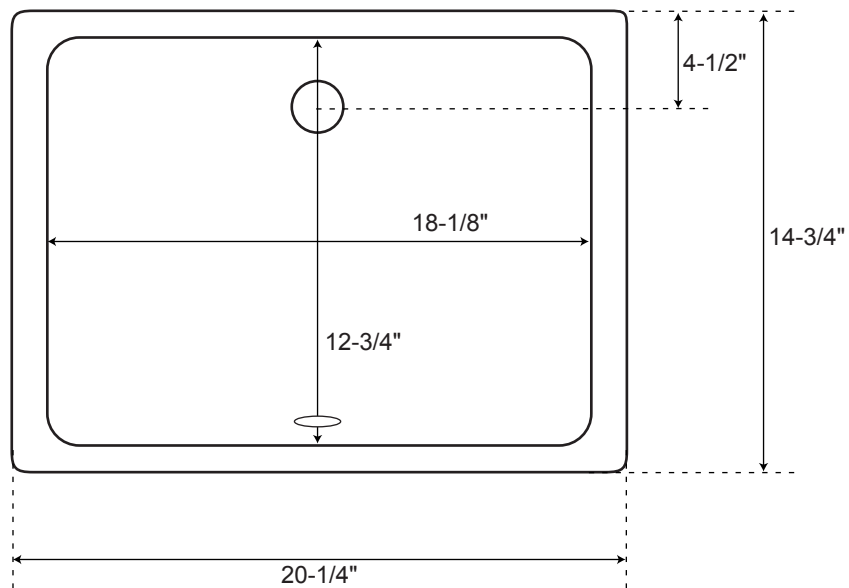

37" Stone

Vanity Top with
Rectangular Undermount Sink

Approximate Weights

Granite	90 – 100 lbs.
Marble	85 – 90 lbs.
Quartz	80 – 85 lbs.

* Measurements are approximate. It is recommended to have the product at the job site before finalizing plumbing.

SPECIFICATIONS

Overall Dimensions	20-1/4" L x 14-3/4" W (front to back) x 7-5/8" H
Basin Dimensions	18-1/8" L x 12-3/4" W (front to back)
Water Depth to Rim	5-1/2"
Water Depth to Overflow	4-1/8"
Drain Hole	1-1/2"

Rectangular
Porcelain
Undermount Sink

All measurements are approximate.

Top

Front

SPECIFICATIONS

Overall Dimensions	20" L x 15" W (front to back) x 6" H
Basin Dimensions	18" L x 13" W (front to back)
Water Depth	5-1/2" to Rim
Drain Hole	1-1/2"
Rim	1"

Rectangular
Copper
Undermount Sink

All measurements are approximate.

Top

Front