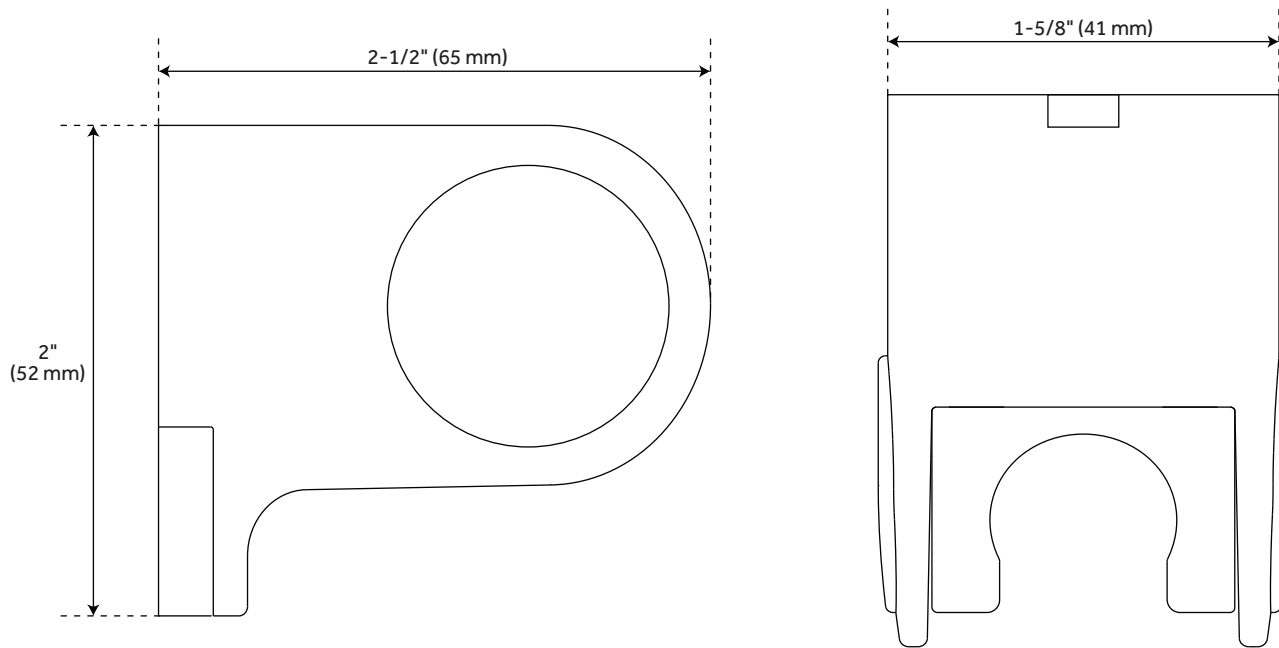

### FEATURES

Width: 1-5/8"  
Depth: 2-1/2"  
Height: 2"

### PRODUCT IMAGE

All dimensions and specifications are nominal and may vary. Use actual products for accuracy in critical situations.

PAGE 2  
Code: SHWB2010