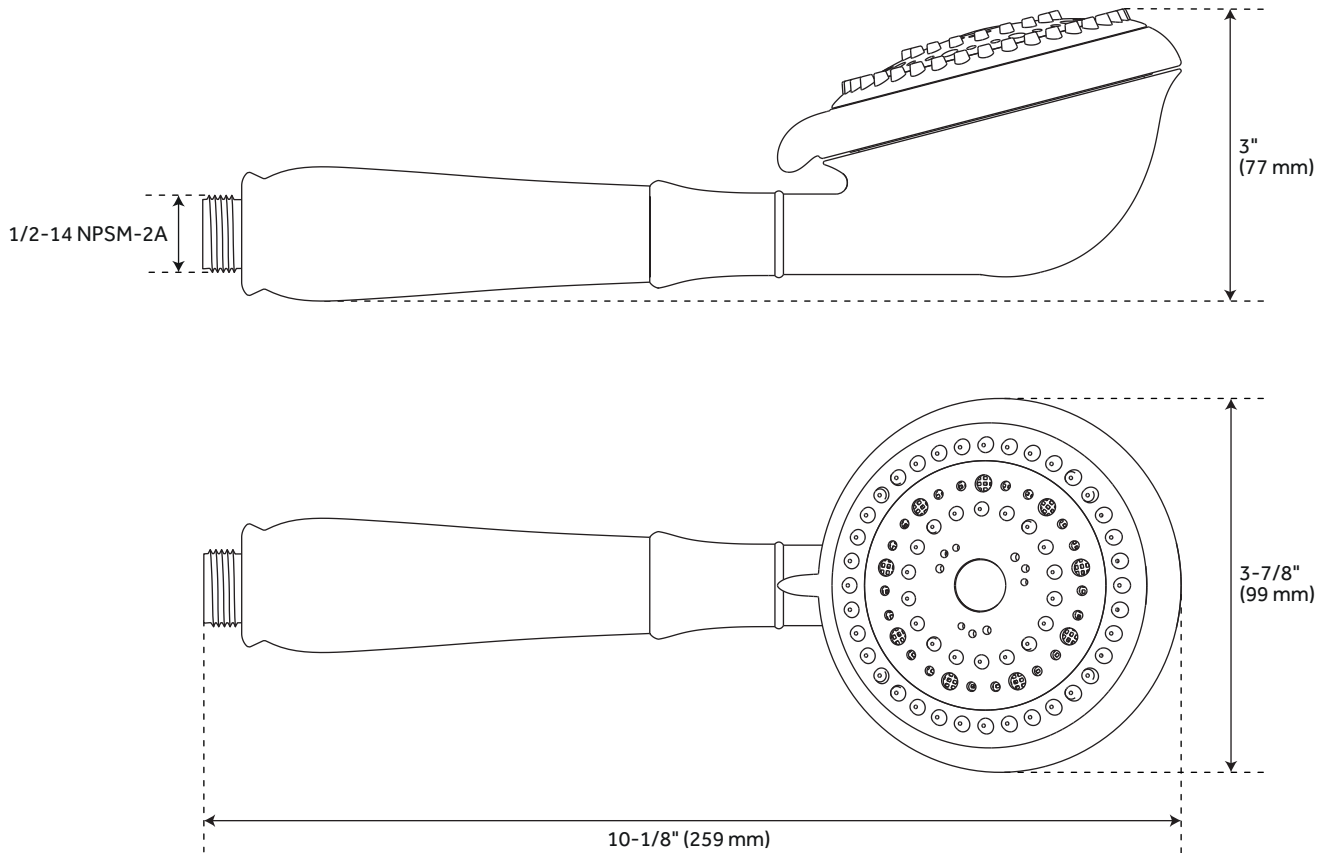

VINTAGE

MULTIFUNCTION HAND SHOWER

SKU: 948925

FEATURES

- Material: ABS
- Shape: Round
- Assembly Required: No
- Design: Traditional
- 5 Function Handshower: Full Spray, Massage Spray, Aerated Spray, Full & Massage Spray and Full & Aerated
- Easy-Clean Spray Nozzles
- Factory Installed Backflow Prevention Check Valve
- Hose Sold Separately

CONTENTS

HAND SHOWER PAGE 2

REVISED 04/07/2021

VINTAGE

MULTIFUNCTION HAND SHOWER

SKU: 948925

FEATURES

Length: 3-7/8"
Width: 3"
Height: 10-1/8"
Connection: 1/2-14 NPSM-2A
Maximum Flow Rate:
1.8 gpm (6.8L/min) max @ 80 psi

CODES/STANDARDS

cUPC
ASME A112.18.1/CSA B125.1
WaterSense
CEC Listed
Massachusetts Accepted

PRODUCT IMAGE

All dimensions and specifications are nominal and may vary. Use actual products for accuracy in critical situations.