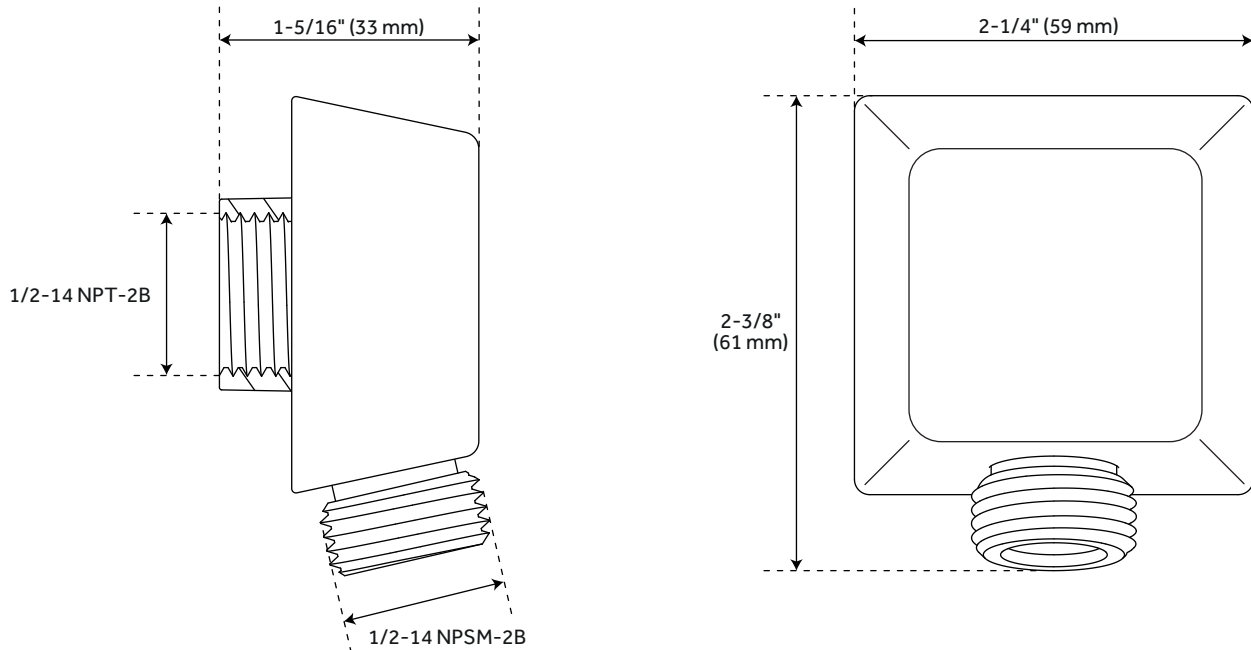

CONTEMPORARY

SQUARE WATER SUPPLY ELBOW FOR HAND SHOWER

SKU: 948933

FEATURES

Material: Brass

Design: Modern

Assembly Required: No

CONTENTS

WATER SUPPLY ELBOW PAGE 2

REVISED 04/07/2021

CONTEMPORARY

SQUARE WATER SUPPLY ELBOW FOR HAND SHOWER

SKU: 948933

FEATURES

Length: 2-1/4"
Width: 2-3/8"
Height: 1-5/16"
Wall Connection: 1/2-14 NPT-2B
Hose Connection: 1/2-14 NPSM-2B

CODES/STANDARDS

cUPC
ASME A112.18.1/CSA B125.1
Massachusetts Accepted

PRODUCT IMAGE

All dimensions and specifications are nominal and may vary. Use actual products for accuracy in critical situations.

PAGE 2
Code: SHWE2020Z