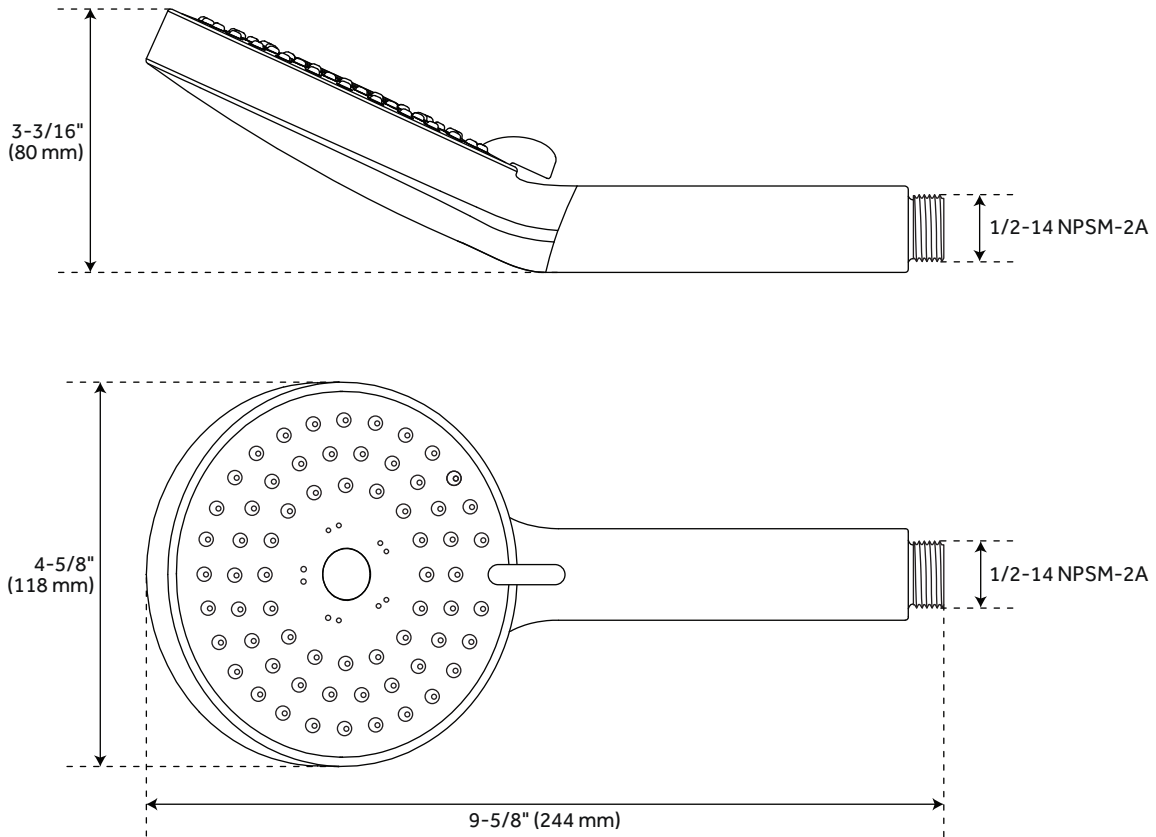

## FEATURES

Material: ABS

Shape: Round

Assembly Required: No

3 Function Hand Shower:

Full Spray, Massage, Spray & Massage

Easy-Clean Spray Nozzles

Factory Installed Backflow Prevention Check Valve

## CONTENTS

HAND SHOWER ..... PAGE 2

REVISED 04/20/2021

### FEATURES

Length: 4-5/8"  
Width: 3-3/16"  
Height: 9-5/8"  
Connection: 1/2-14 NPSM-2A  
Hand Shower Flow Rate:  
1.8 gpm (6.8 L/min) max @ 80 psi