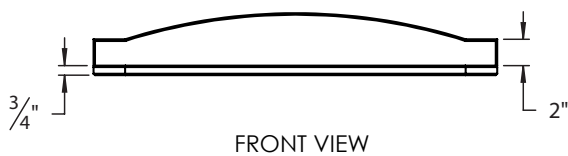

**DECOLAV®**

**SPEC SHEET  
1672 SERIES**

**PRODUCT DESCRIPTION**

1672 Series 31" Stone Top

- Available in Black Granite (GBK) or Carmello Granite (GCA)
- Includes 4" Backsplash
- 8" Widespread Faucet Drilling
- Undermount Lavatory Sold Separately

**PRODUCT MEASUREMENTS**

- Width: 31"
- Depth: 22"
- Thickness: .75"

**REQUIRED ACCESSORIES**

- 5241 Vanity Base

**RECOMMENDED ACCESSORIES**

- DECOLAV® 1401, 1412 or 1300 Undermount Lavatory
- DECOLAV® 9297 Push Button Closing Umbrella Drain with Overflow
- DECOLAV® 9295 Grid Drain with Overflow
- DECOLAV® 9100/9102 Decorative Bottle Trap

**ROUGHING-IN DIMENSIONS**

Note: Due to production and material variances, overall product dimensions may vary 1/8"

**LAVATORY OPTIONS**

1401-CWH - WHITE  
1401-CBN - BISCUIT

1412-CWH - WHITE  
1412-CBN - BISCUIT