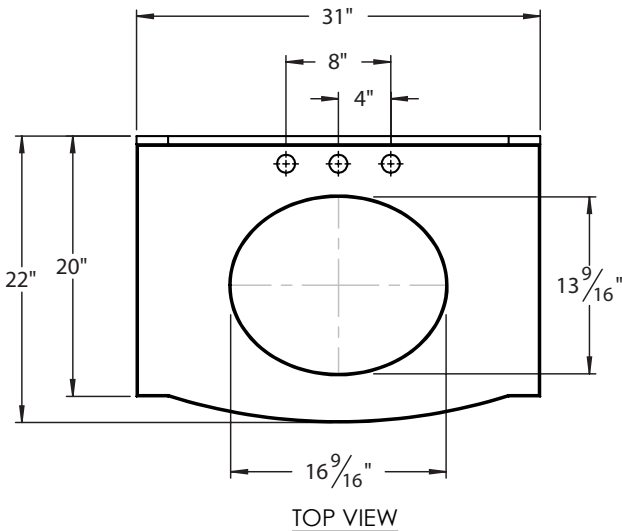

**DECOLAV®**

**SPEC SHEET  
1672 SERIES**

**PRODUCT DESCRIPTION**

1672 Series 31" Stone Top

- Available in Black Granite (GBK) or Carmello Granite (GCA)
- Includes 4" Backsplash
- 8" Widespread Faucet Drilling
- Undermount Lavatory Sold Separately

**PRODUCT MEASUREMENTS**

- Width: 31"
- Depth: 22"
- Thickness: .75"

**REQUIRED ACCESSORIES**

- 5241 Vanity Base

**RECOMMENDED ACCESSORIES**

- DECOLAV® 1401, 1412 or 1300 Undermount Lavatory
- DECOLAV® 9297 Push Button Closing Umbrella Drain with Overflow
- DECOLAV® 9295 Grid Drain with Overflow
- DECOLAV® 9100/9102 Decorative Bottle Trap

**ROUGHING-IN DIMENSIONS**

Note: Due to production and material variances, overall product dimensions may vary 1/8"

**LAVATORY OPTIONS**

1401-CWH - WHITE  
1401-CBN - BISCUIT

1412-CWH - WHITE  
1412-CBN - BISCUIT