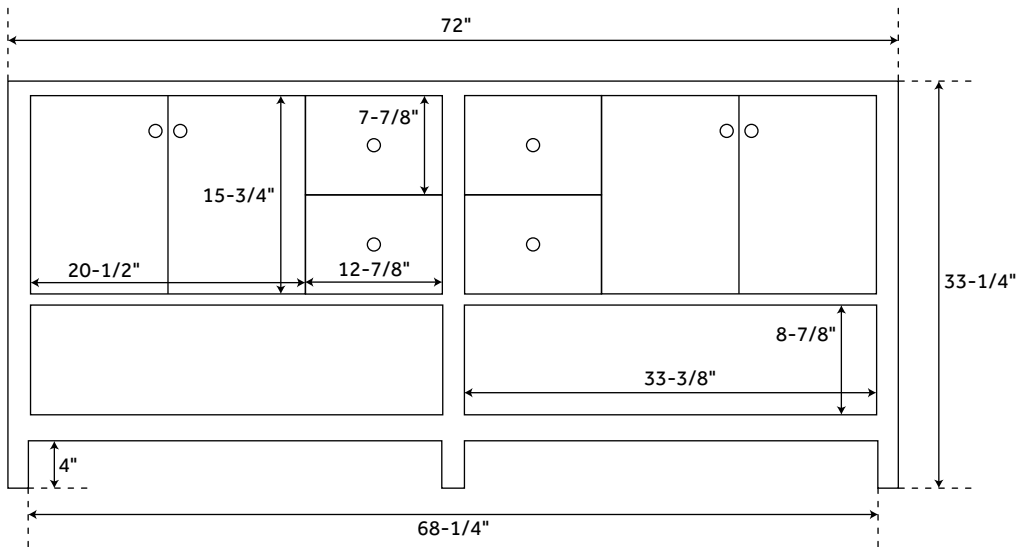

72" OLSEN

CONSOLE VANITY - BLACK

SKU: 450460

FEATURES

- Product Finish: Black
- Material: Wood
- Installation Type: Freestanding
- Number Of Basins: 1
- Number Of Doors: 4
- Number of Drawers: 4
- Features: Matching Mirror, Soft-close Hinges
- Assembly Required: No
- Built-in Adjusters: Yes
- Faucet Included: No
- Sink Included: Optional

CONTENTS

72" VANITY PAGE 2

REVISED 05/04/2021

72" OLSEN

CONSOLE VANITY - BLACK

SKU: 450460

FEATURES

Width: 72"
Depth: 21"
Height: 33-1/4"

PRODUCT IMAGE

All dimensions and specifications are nominal and may vary. Use actual products for accuracy in critical situations.

PAGE 2