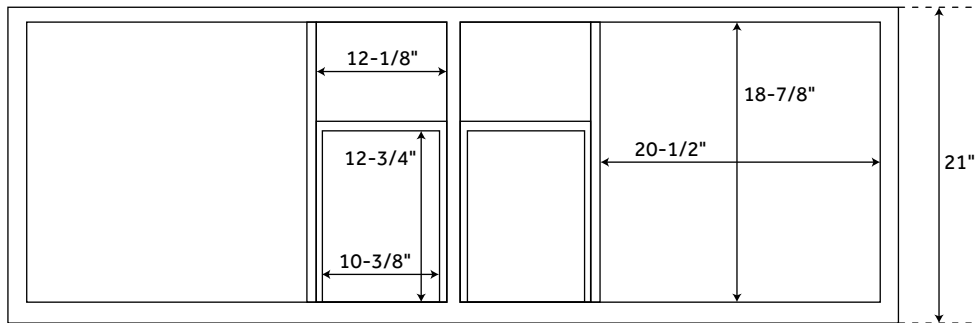

CONTENTS

72" VANITY PAGE 2

REVISED 05/04/2021

72" OLSEN

CONSOLE VANITY - BLACK

SKU: 450460

FEATURES

Width: 72"
Depth: 21"
Height: 33-1/4"

PRODUCT IMAGE

All dimensions and specifications are nominal and may vary. Use actual products for accuracy in critical situations.

PAGE 2