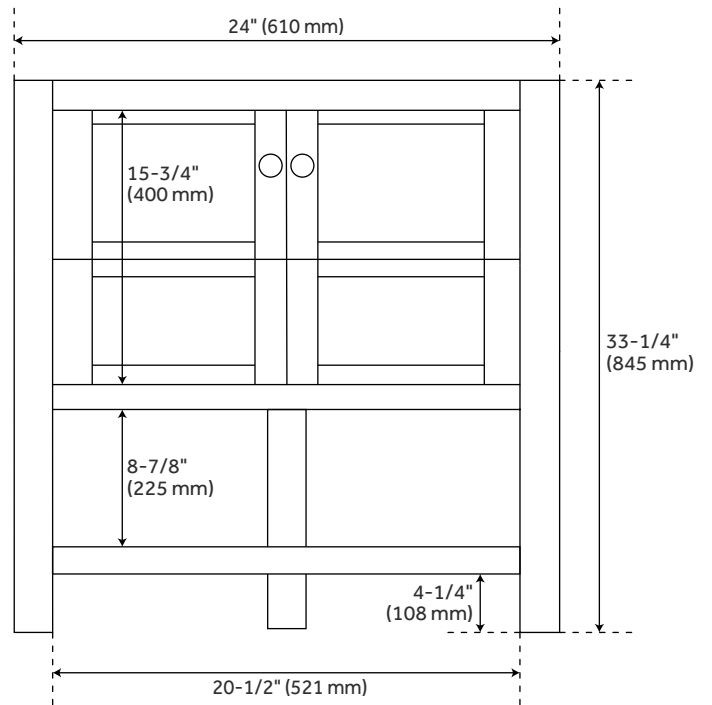

## FEATURES

Product Finish: Black  
Material: Wood  
Installation Type: Corner  
Number of Basins: 1  
Number of Doors: 2  
Sink Installation: Undermount-Oval  
Features: Soft-Close Hinges  
Assembly Required: No  
Built-In Adjusters: Yes  
Dovetail Drawers: Yes  
Hardware Finish: Brushed Nickel

## CONTENTS

24" CORNER VANITY ..... PAGE 2

REVISED 04/20/2021

## FEATURES

Width: 24"

Depth: 21"

Height: 33-1/4"