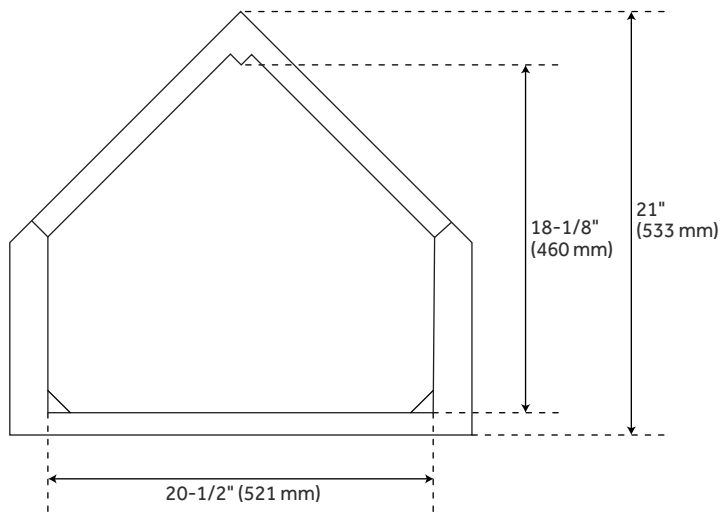

## CONTENTS

24" CORNER VANITY ..... PAGE 2

REVISED 04/20/2021

## FEATURES

Width: 24"

Depth: 21"

Height: 33-1/4"