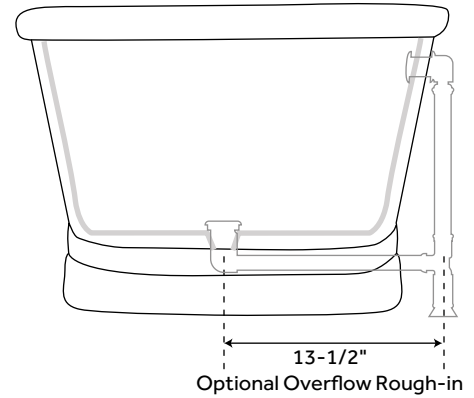

KAELA

HAMMERED COPPER PEDESTAL TUB

SKU: 906944

CONTENTS

61" TUB	PAGE 2
66" TUB	PAGE 3

FEATURES

- 61" Dimensions: 61" L x 31" W x 26" H ($\pm 1"$). Water capacity with overflow: 65 gallons.
- 66" Dimensions: 66" L x 33" W x 26" H ($\pm 1"$). Water capacity with overflow: 73 gallons.
- Hand-polished finish
- Patina applied using French hot process, so color is ingrained in the copper
- Copper tubs are handmade and therefore unique. Expect slight variations in finish and dimensions ($\pm 1"$)
- Requires wall or floor-mount tub filler
- Tubs are available with or without an overflow
- Air tub option: features 12 air jets that massage and relax
- Remote control works within 15-foot radius and is designed to float. Tub and air system come fully assembled
- To keep the tub in premium condition, it is recommended to not use anything abrasive for bathing or cleaning, including products like Epsom salts, bristle brushes, and harsh soaps
- Overflow option: includes Extended Pop-Up Drain with Swivel Head. Choose a Standard or Daisy Wheel overflow, which remain open to allow water into the drain, or the Press-and-Seal overflow, which can be closed for additional water depth.

REVISED 07/30/2020

61" KAELEA

HAMMERED COPPER PEDESTAL TUB

SKU: 906944

FEATURES

- Product Finish: Antique Copper Patina
- Overflow Hole: Optional
- Shape: Oval
- Material: Copper
- Exterior Treatment: Hammered
- Interior Treatment: Hammered
- Metal Gauge/Thickness: 16 Gauge
- Tap Deck: No
- Drain Included: Optional
- Drain Placement: Center
- Faucet Included: No
- Faucet Drillings: No Drillings
- Water Capacity Without Overflow: 76 Gallons
- Water Capacity With Overflow: 65 Gallons
- Water Depth Without Overflow: 18-1/4"
- Water Depth With Overflow: 15-1/2"
- Tub Weight Uncrated (lbs): 100
- Tub Weight Crated (lbs): 210