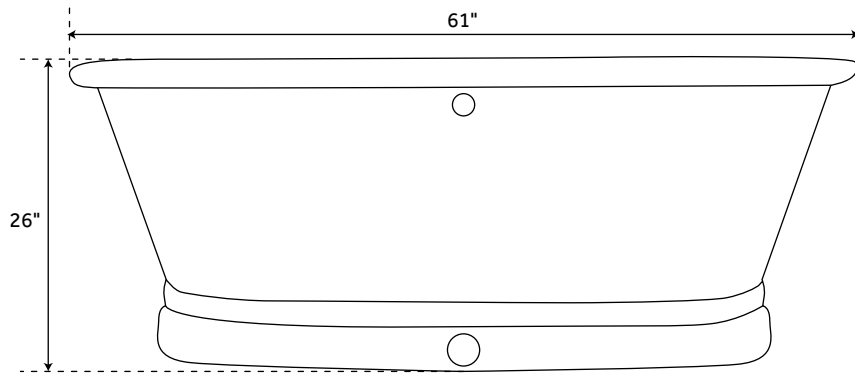

KAELA

HAMMERED COPPER PEDESTAL TUB

SKU: 906944

CONTENTS

61" TUB	PAGE 2
66" TUB	PAGE 3

FEATURES

- 61" Dimensions: 61" L x 31" W x 26" H ($\pm 1"$). Water capacity with overflow: 65 gallons.
- 66" Dimensions: 66" L x 33" W x 26" H ($\pm 1"$). Water capacity with overflow: 73 gallons.
- Hand-polished finish
- Patina applied using French hot process, so color is ingrained in the copper
- Copper tubs are handmade and therefore unique. Expect slight variations in finish and dimensions ($\pm 1"$)
- Requires wall or floor-mount tub filler
- Tubs are available with or without an overflow
- Air tub option: features 12 air jets that massage and relax
- Remote control works within 15-foot radius and is designed to float. Tub and air system come fully assembled
- To keep the tub in premium condition, it is recommended to not use anything abrasive for bathing or cleaning, including products like Epsom salts, bristle brushes, and harsh soaps
- Overflow option: includes Extended Pop-Up Drain with Swivel Head. Choose a Standard or Daisy Wheel overflow, which remain open to allow water into the drain, or the Press-and-Seal overflow, which can be closed for additional water depth.

REVISED 07/30/2020

61" KAELEA

HAMMERED COPPER PEDESTAL TUB

SKU: 906944

FEATURES

- Product Finish: Antique Copper Patina
- Overflow Hole: Optional
- Shape: Oval
- Material: Copper
- Exterior Treatment: Hammered
- Interior Treatment: Hammered
- Metal Gauge/Thickness: 16 Gauge
- Tap Deck: No
- Drain Included: Optional
- Drain Placement: Center
- Faucet Included: No
- Faucet Drillings: No Drillings
- Water Capacity Without Overflow: 76 Gallons
- Water Capacity With Overflow: 65 Gallons
- Water Depth Without Overflow: 18-1/4"
- Water Depth With Overflow: 15-1/2"
- Tub Weight Uncrated (lbs): 100
- Tub Weight Crated (lbs): 210