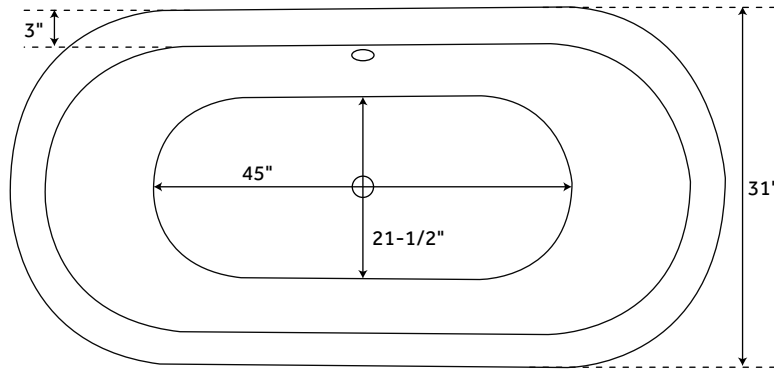

KAELA

HAMMERED COPPER PEDESTAL TUB

SKU: 906944

CONTENTS

61" TUB	PAGE 2
66" TUB	PAGE 3

FEATURES

- 61" Dimensions: 61" L x 31" W x 26" H ($\pm 1"$). Water capacity with overflow: 65 gallons.
- 66" Dimensions: 66" L x 33" W x 26" H ($\pm 1"$). Water capacity with overflow: 73 gallons.
- Hand-polished finish
- Patina applied using French hot process, so color is ingrained in the copper
- Copper tubs are handmade and therefore unique. Expect slight variations in finish and dimensions ($\pm 1"$)
- Requires wall or floor-mount tub filler
- Tubs are available with or without an overflow
- Air tub option: features 12 air jets that massage and relax
- Remote control works within 15-foot radius and is designed to float. Tub and air system come fully assembled
- To keep the tub in premium condition, it is recommended to not use anything abrasive for bathing or cleaning, including products like Epsom salts, bristle brushes, and harsh soaps
- Overflow option: includes Extended Pop-Up Drain with Swivel Head. Choose a Standard or Daisy Wheel overflow, which remain open to allow water into the drain, or the Press-and-Seal overflow, which can be closed for additional water depth.

REVISED 07/30/2020

61" KAELEA

HAMMERED COPPER PEDESTAL TUB

SKU: 906944

FEATURES

- Product Finish: Antique Copper Patina
- Overflow Hole: Optional
- Shape: Oval
- Material: Copper
- Exterior Treatment: Hammered
- Interior Treatment: Hammered
- Metal Gauge/Thickness: 16 Gauge
- Tap Deck: No
- Drain Included: Optional
- Drain Placement: Center
- Faucet Included: No
- Faucet Drillings: No Drillings
- Water Capacity Without Overflow: 76 Gallons
- Water Capacity With Overflow: 65 Gallons
- Water Depth Without Overflow: 18-1/4"
- Water Depth With Overflow: 15-1/2"
- Tub Weight Uncrated (lbs): 100
- Tub Weight Crated (lbs): 210