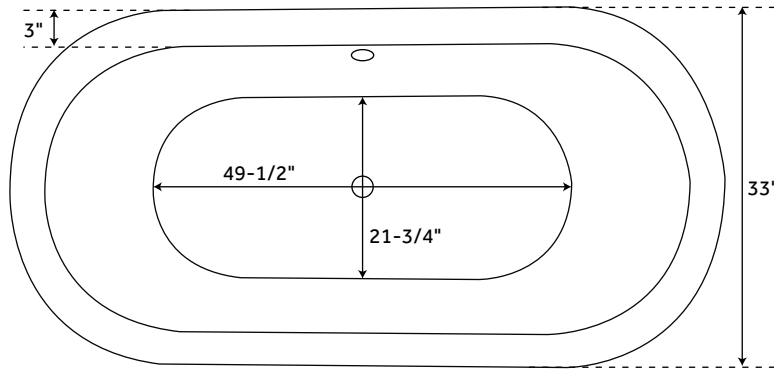

REVISED 07/30/2020

61" KAELEA

HAMMERED COPPER PEDESTAL TUB

SKU: 906944

FEATURES

- Product Finish: Antique Copper Patina
- Overflow Hole: Optional
- Shape: Oval
- Material: Copper
- Exterior Treatment: Hammered
- Interior Treatment: Hammered
- Metal Gauge/Thickness: 16 Gauge
- Tap Deck: No
- Drain Included: Optional
- Drain Placement: Center
- Faucet Included: No
- Faucet Drillings: No Drillings
- Water Capacity Without Overflow: 76 Gallons
- Water Capacity With Overflow: 65 Gallons
- Water Depth Without Overflow: 18-1/4"
- Water Depth With Overflow: 15-1/2"
- Tub Weight Uncrated (lbs): 100
- Tub Weight Crated (lbs): 210

FEATURES

- Product Finish: Antique Copper Patina
- Overflow Hole: Optional
- Shape: Oval
- Material: Copper
- Exterior Treatment: Hammered
- Interior Treatment: Hammered
- Metal Gauge/Thickness: 16 Gauge
- Tap Deck: No
- Drain Included: Optional
- Drain Placement: Center
- Faucet Included: No
- Faucet Drillings: No Drillings
- Water Capacity Without Overflow: 85 Gallons
- Water Capacity With Overflow: 73 Gallons
- Water Depth Without Overflow: 19"
- Water Depth With Overflow: 16-1/4"
- Tub Weight Uncrated (lbs): 100
- Tub Weight Crated (lbs): 210