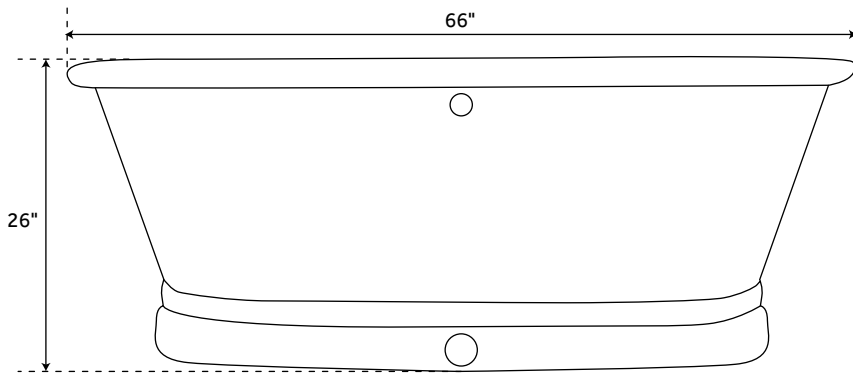

66" K A E L A

HAMMERED COPPER PEDESTAL TUB

SKU: 906944

FEATURES

- Product Finish: Antique Copper Patina
- Overflow Hole: Optional
- Shape: Oval
- Material: Copper
- Exterior Treatment: Hammered
- Interior Treatment: Hammered
- Metal Gauge/Thickness: 16 Gauge
- Tap Deck: No
- Drain Included: Optional
- Drain Placement: Center
- Faucet Included: No
- Faucet Drillings: No Drillings
- Water Capacity Without Overflow: 85 Gallons
- Water Capacity With Overflow: 73 Gallons
- Water Depth Without Overflow: 19"
- Water Depth With Overflow: 16-1/4"
- Tub Weight Uncrated (lbs): 100
- Tub Weight Crated (lbs): 210