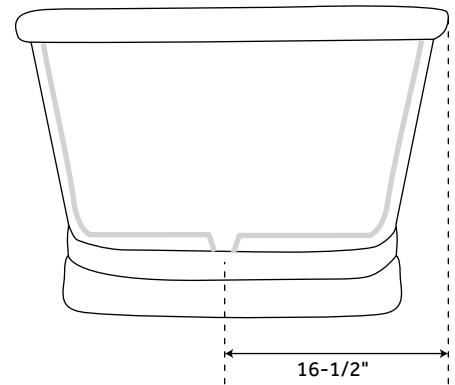

KAELA

HAMMERED COPPER PEDESTAL TUB

SKU: 906944

CONTENTS

61" TUB	PAGE 2
66" TUB	PAGE 3

FEATURES

- 61" Dimensions: 61" L x 31" W x 26" H ($\pm 1"$). Water capacity with overflow: 65 gallons.
- 66" Dimensions: 66" L x 33" W x 26" H ($\pm 1"$). Water capacity with overflow: 73 gallons.
- Hand-polished finish
- Patina applied using French hot process, so color is ingrained in the copper
- Copper tubs are handmade and therefore unique. Expect slight variations in finish and dimensions ($\pm 1"$)
- Requires wall or floor-mount tub filler
- Tubs are available with or without an overflow
- Air tub option: features 12 air jets that massage and relax
- Remote control works within 15-foot radius and is designed to float. Tub and air system come fully assembled
- To keep the tub in premium condition, it is recommended to not use anything abrasive for bathing or cleaning, including products like Epsom salts, bristle brushes, and harsh soaps
- Overflow option: includes Extended Pop-Up Drain with Swivel Head. Choose a Standard or Daisy Wheel overflow, which remain open to allow water into the drain, or the Press-and-Seal overflow, which can be closed for additional water depth.

FEATURES

- Product Finish: Antique Copper Patina
- Overflow Hole: Optional
- Shape: Oval
- Material: Copper
- Exterior Treatment: Hammered
- Interior Treatment: Hammered
- Metal Gauge/Thickness: 16 Gauge
- Tap Deck: No
- Drain Included: Optional
- Drain Placement: Center
- Faucet Included: No
- Faucet Drillings: No Drillings
- Water Capacity Without Overflow: 85 Gallons
- Water Capacity With Overflow: 73 Gallons
- Water Depth Without Overflow: 19"
- Water Depth With Overflow: 16-1/4"
- Tub Weight Uncrated (lbs): 100
- Tub Weight Crated (lbs): 210