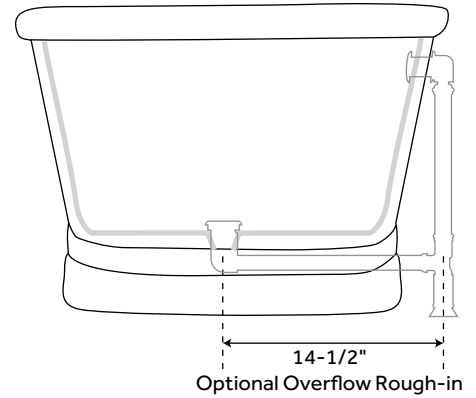

66" K A E L A

HAMMERED COPPER PEDESTAL TUB

SKU: 906944

FEATURES

- Product Finish: Antique Copper Patina
- Overflow Hole: Optional
- Shape: Oval
- Material: Copper
- Exterior Treatment: Hammered
- Interior Treatment: Hammered
- Metal Gauge/Thickness: 16 Gauge
- Tap Deck: No
- Drain Included: Optional
- Drain Placement: Center
- Faucet Included: No
- Faucet Drillings: No Drillings
- Water Capacity Without Overflow: 85 Gallons
- Water Capacity With Overflow: 73 Gallons
- Water Depth Without Overflow: 19"
- Water Depth With Overflow: 16-1/4"
- Tub Weight Uncrated (lbs): 100
- Tub Weight Crated (lbs): 210