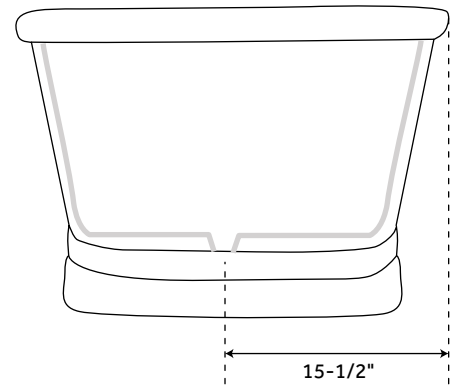

KAELA

HAMMERED COPPER PEDESTAL TUB

SKU: 906944

CONTENTS

61" TUB	PAGE 2
66" TUB	PAGE 3

FEATURES

- 61" Dimensions: 61" L x 31" W x 26" H ($\pm 1"$). Water capacity with overflow: 65 gallons.
- 66" Dimensions: 66" L x 33" W x 26" H ($\pm 1"$). Water capacity with overflow: 73 gallons.
- Hand-polished finish
- Patina applied using French hot process, so color is ingrained in the copper
- Copper tubs are handmade and therefore unique. Expect slight variations in finish and dimensions ($\pm 1"$)
- Requires wall or floor-mount tub filler
- Tubs are available with or without an overflow
- Air tub option: features 12 air jets that massage and relax
- Remote control works within 15-foot radius and is designed to float. Tub and air system come fully assembled
- To keep the tub in premium condition, it is recommended to not use anything abrasive for bathing or cleaning, including products like Epsom salts, bristle brushes, and harsh soaps
- Overflow option: includes Extended Pop-Up Drain with Swivel Head. Choose a Standard or Daisy Wheel overflow, which remain open to allow water into the drain, or the Press-and-Seal overflow, which can be closed for additional water depth.

REVISED 07/30/2020

61" KAELEA

HAMMERED COPPER PEDESTAL TUB

SKU: 906944

FEATURES

- Product Finish: Antique Copper Patina
- Overflow Hole: Optional
- Shape: Oval
- Material: Copper
- Exterior Treatment: Hammered
- Interior Treatment: Hammered
- Metal Gauge/Thickness: 16 Gauge
- Tap Deck: No
- Drain Included: Optional
- Drain Placement: Center
- Faucet Included: No
- Faucet Drillings: No Drillings
- Water Capacity Without Overflow: 76 Gallons
- Water Capacity With Overflow: 65 Gallons
- Water Depth Without Overflow: 18-1/4"
- Water Depth With Overflow: 15-1/2"
- Tub Weight Uncrated (lbs): 100
- Tub Weight Crated (lbs): 210