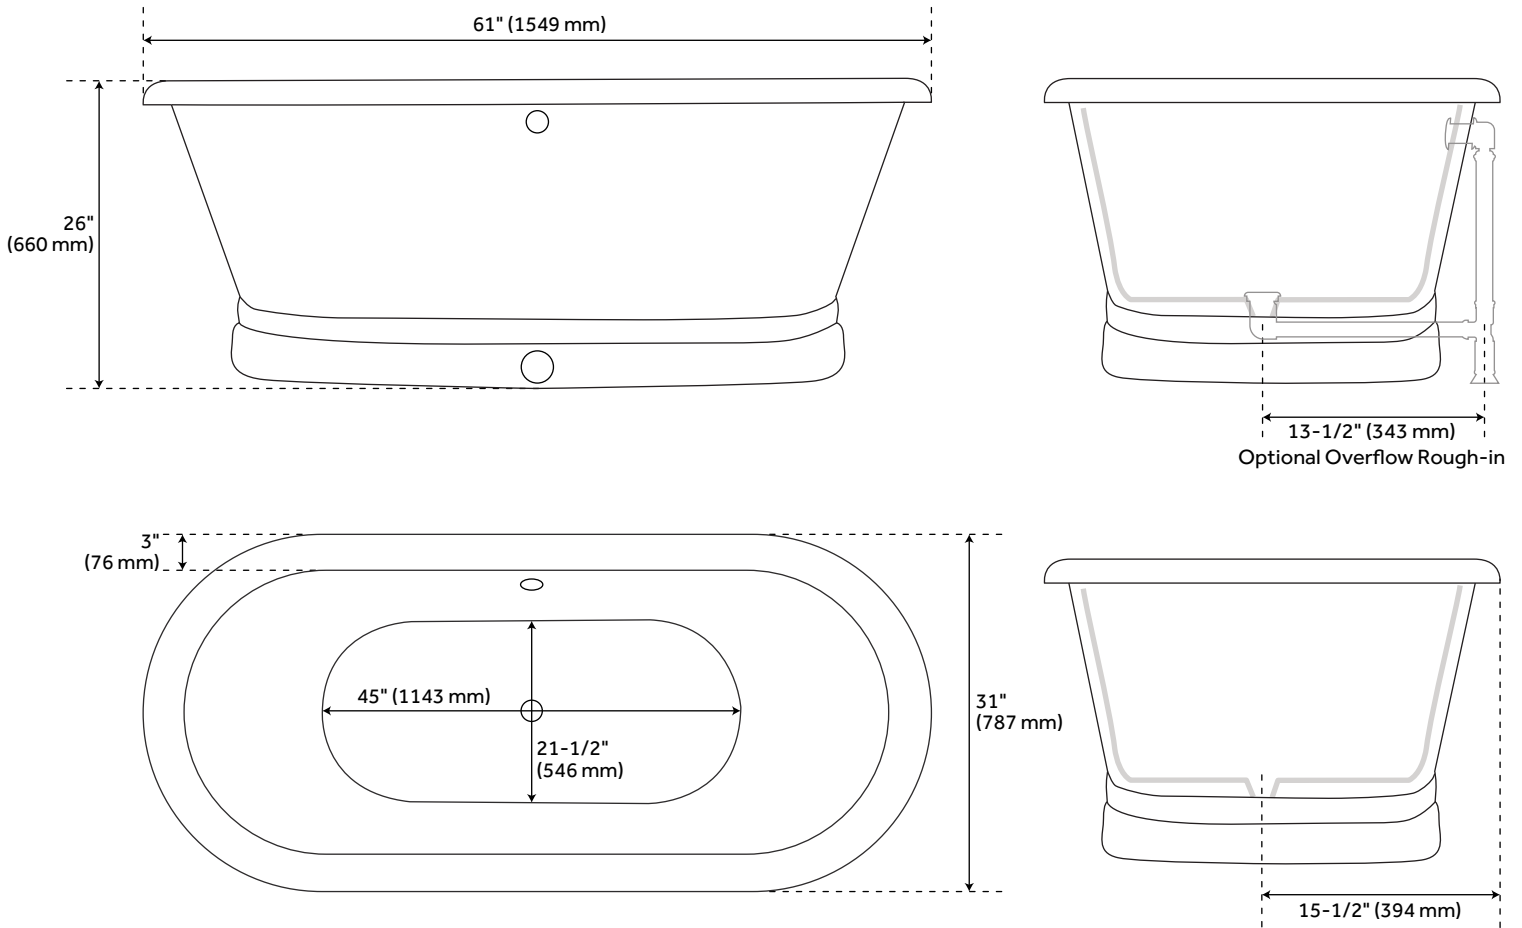

61" KAELA

HAMMERED COPPER PEDESTAL TUB - NICKEL INTERIOR

SKU: 909278

CONTENTS

61" TUB	PAGE 2
AIR TUB	PAGE 3
61" AIR TUB	PAGE 4

FEATURES

- Design: Traditional
- Product Finish: Antique Copper Patina
- Overflow Hole: Optional
- Shape: Oval
- Material: Copper
- Exterior Treatment: Hammered
- Interior Treatment: Hammered
- Metal Gauge/Thickness: 16 Gauge
- Tap Deck: Yes
- Drain Included: Optional
- Drain Placement: Center
- Faucet Included: No
- Faucet Drillings: No Drillings
- Requires Wall-or Floor-Mount Tub Filler
- To Keep the Tub in Premium Condition, it is
Recommended to Not Use Anything Abrasive
for Bathing or Cleaning, Including Products
Like Epsom Salts, Bristle Brushes, and Harsh
Soaps
- Overflow Option: Includes Extended Pop-Up
Drain with Swivel Head
- Choose a Standard or Daisy Wheel Overflow,
Which Remain Open to Allow Water
Into the Drain, or the Press-and-Seal
Overflow, Which Can be Closed for
Additional Water Depth
- Air Tub Option: Features 12 Air Jets That Massage and
Relax
- Remote Control Works Within 15-foot Radius and is
Designed to Float. Tub and Air System Come
Fully Assembled

REVISED 07/13/2020

61" KAELA

HAMMERED COPPER PEDESTAL TUB - NICKEL INTERIOR

SKU: 909278

FEATURES

- Length: 61"
- Width: 31"
- Height: 26"
- Interior Tub Length: 45"
- Interior Tub Width: 21-1/2"
- Water Capacity Without/With
Overflow: (Gallons): 75/65
- Water Depth Without/With Overflow:
18-14"/15-1/2"
- Tub Weight Uncrated (lbs): 70
- Tub Weight Crated (lbs): 185

SKU: 909278

FEATURES

- Length: 61"
- Width: 31"
- Height: 26"
- Interior Tub Length: 45"
- Interior Tub Width: 21-1/2"
- Water Capacity Without/With
Overflow: (Gallons): 75/65
- Water Depth Without/With Overflow:
18-14"/15-1/2"
- Tub Weight Uncrated (lbs): 70
- Tub Weight Crated (lbs): 185