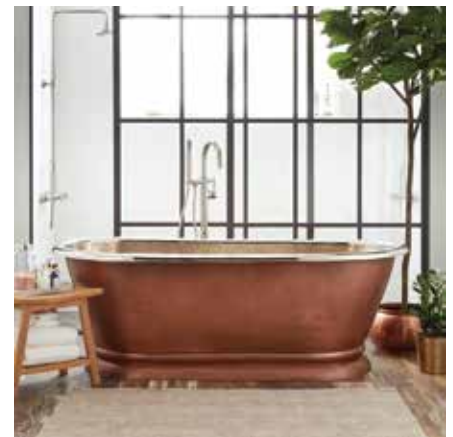

61" KAELA

HAMMERED COPPER PEDESTAL TUB - NICKEL INTERIOR

SKU: 909278

CONTENTS

61" TUB	PAGE 2
AIR TUB	PAGE 3
61" AIR TUB	PAGE 4

FEATURES

- Design: Traditional
- Product Finish: Antique Copper Patina
- Overflow Hole: Optional
- Shape: Oval
- Material: Copper
- Exterior Treatment: Hammered
- Interior Treatment: Hammered
- Metal Gauge/Thickness: 16 Gauge
- Tap Deck: Yes
- Drain Included: Optional
- Drain Placement: Center
- Faucet Included: No
- Faucet Drillings: No Drillings
- Requires Wall-or Floor-Mount Tub Filler
- To Keep the Tub in Premium Condition, it is
Recommended to Not Use Anything Abrasive
for Bathing or Cleaning, Including Products
Like Epsom Salts, Bristle Brushes, and Harsh
Soaps
- Overflow Option: Includes Extended Pop-Up
Drain with Swivel Head
- Choose a Standard or Daisy Wheel Overflow,
Which Remain Open to Allow Water
Into the Drain, or the Press-and-Seal
Overflow, Which Can be Closed for
Additional Water Depth
- Air Tub Option: Features 12 Air Jets That Massage and
Relax
- Remote Control Works Within 15-foot Radius and is
Designed to Float. Tub and Air System Come
Fully Assembled

REVISED 07/13/2020

61" KAELA

HAMMERED COPPER PEDESTAL TUB - NICKEL INTERIOR

SKU: 909278

FEATURES

- Length: 61"
- Width: 31"
- Height: 26"
- Interior Tub Length: 45"
- Interior Tub Width: 21-1/2"
- Water Capacity Without/With
Overflow: (Gallons): 75/65
- Water Depth Without/With Overflow:
18-14"/15-1/2"
- Tub Weight Uncrated (lbs): 70
- Tub Weight Crated (lbs): 185

PRODUCT IMAGE

All dimensions and specifications are nominal and may vary. Use actual products for accuracy in critical situations.

PAGE 2

61" KAELA AIR TUB

HAMMERED COPPER PEDESTAL TUB - NICKEL INTERIOR

SKU: 909278