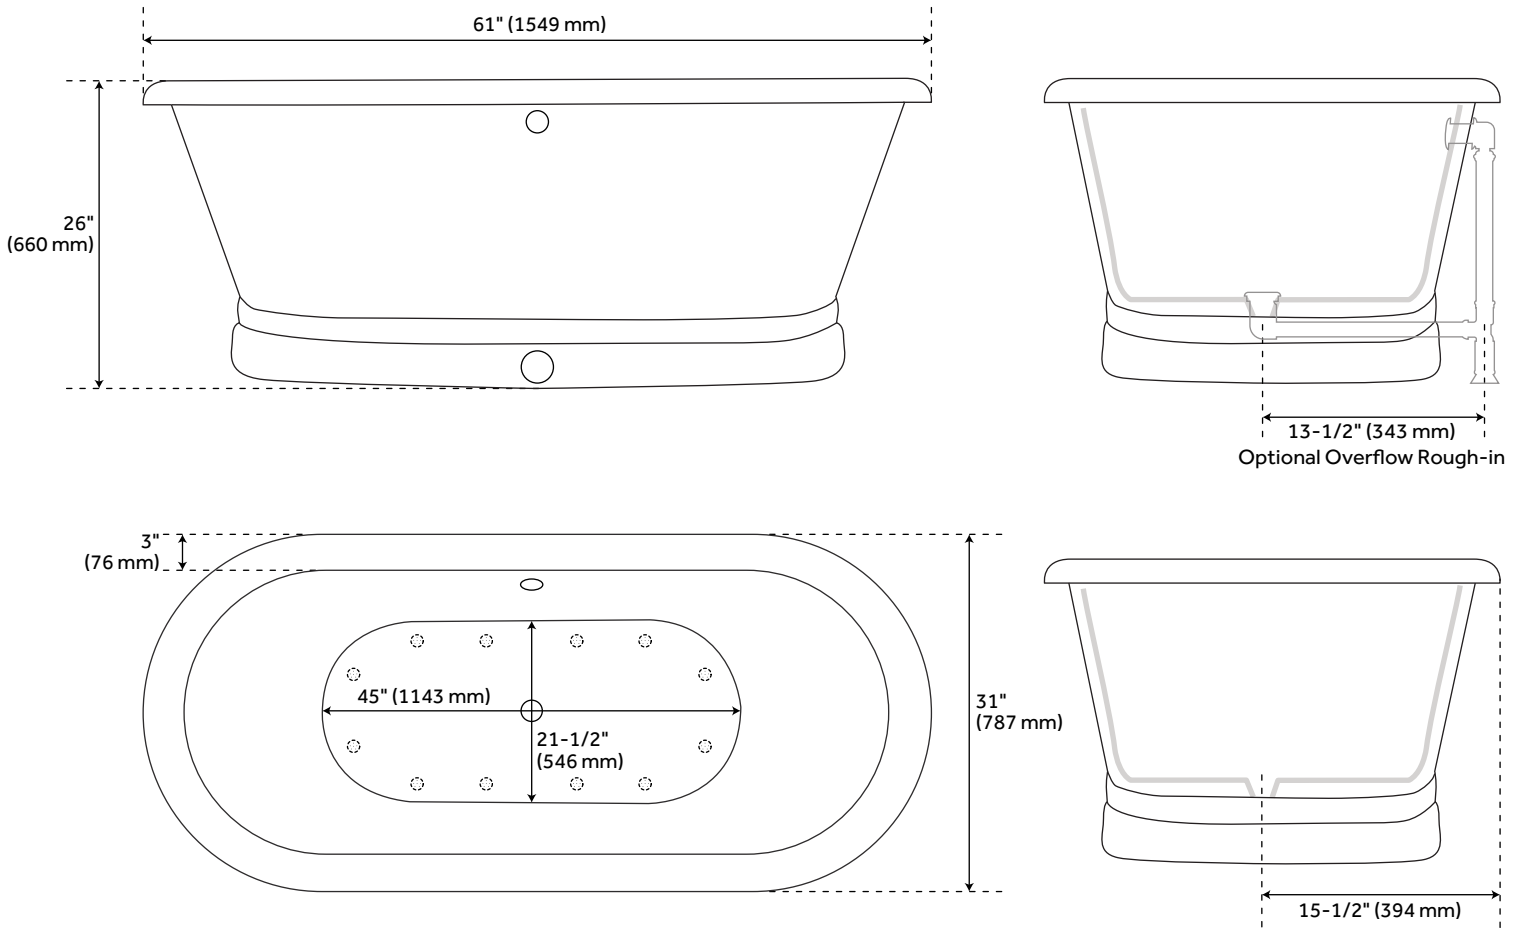

61" KAELA

HAMMERED COPPER PEDESTAL TUB - NICKEL INTERIOR

SKU: 909278

CONTENTS

61" TUB	PAGE 2
AIR TUB	PAGE 3
61" AIR TUB	PAGE 4

FEATURES

- Design: Traditional
- Product Finish: Antique Copper Patina
- Overflow Hole: Optional
- Shape: Oval
- Material: Copper
- Exterior Treatment: Hammered
- Interior Treatment: Hammered
- Metal Gauge/Thickness: 16 Gauge
- Tap Deck: Yes
- Drain Included: Optional
- Drain Placement: Center
- Faucet Included: No
- Faucet Drillings: No Drillings
- Requires Wall-or Floor-Mount Tub Filler
- To Keep the Tub in Premium Condition, it is
Recommended to Not Use Anything Abrasive
for Bathing or Cleaning, Including Products
Like Epsom Salts, Bristle Brushes, and Harsh
Soaps
- Overflow Option: Includes Extended Pop-Up
Drain with Swivel Head
- Choose a Standard or Daisy Wheel Overflow,
Which Remain Open to Allow Water
Into the Drain, or the Press-and-Seal
Overflow, Which Can be Closed for
Additional Water Depth
- Air Tub Option: Features 12 Air Jets That Massage and
Relax
- Remote Control Works Within 15-foot Radius and is
Designed to Float. Tub and Air System Come
Fully Assembled

REVISED 07/13/2020

61" KAELA

HAMMERED COPPER PEDESTAL TUB - NICKEL INTERIOR

SKU: 909278

FEATURES

- Length: 61"
- Width: 31"
- Height: 26"
- Interior Tub Length: 45"
- Interior Tub Width: 21-1/2"
- Water Capacity Without/With
Overflow: (Gallons): 75/65
- Water Depth Without/With Overflow:
18-14"/15-1/2"
- Tub Weight Uncrated (lbs): 70
- Tub Weight Crated (lbs): 185

TEES FOR AIR JETS

All dimensions and specifications are nominal and may vary. Use actual products for accuracy in critical situations.

PAGE 3

61" KAELA AIR TUB

HAMMERED COPPER PEDESTAL TUB - NICKEL INTERIOR

SKU: 909278

FEATURES

- Length: 61"
- Width: 31"
- Height: 26"
- Interior Tub Length: 45"
- Interior Tub Width: 21-1/2"
- Water Capacity Without/With
Overflow: (Gallons): 75/65
- Water Depth Without/With Overflow:
18-14"/15-1/2"
- Tub Weight Uncrated (lbs): 70
- Tub Weight Crated (lbs): 185