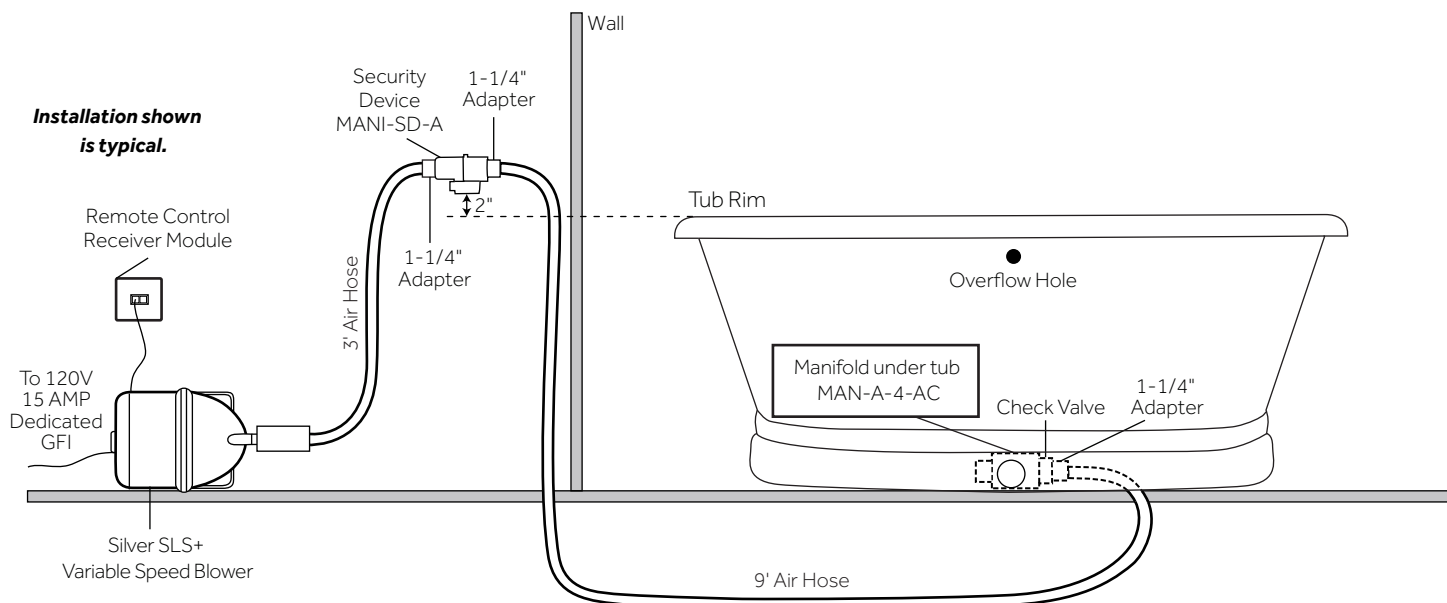

61" KAELA AIR TUB

HAMMERED COPPER PEDESTAL TUB - NICKEL INTERIOR

SKU: 909278

COMPONENTS LIST

- BM-TWP BALL CHECK VALVE JETS
- MANI-SD-A SECURITY DEVICE
- MAN-A-4-AC MANIFOLD
- SILVER SLS+ VARIABLE SPEED BLOWER

INSTALLATION

Install blower behind a wall (with an access panel) or in a closet. Blower can also be installed under floor. Ensure the security device, MANI-DS-A, is at least:

- 2" Above the tub rim

Security device and hose can be mounted in wall

REMOTE CONTROL

- CG+/RTC-SENSOR-WP
- 12 – 15 YEAR BATTERY LIFE

INSIDE OF BATH

- (12) MAXI AIR JETS WITH 24 OPENINGS

All dimensions and specifications are nominal and may vary. Use actual products for accuracy in critical situations.

PAGE 3