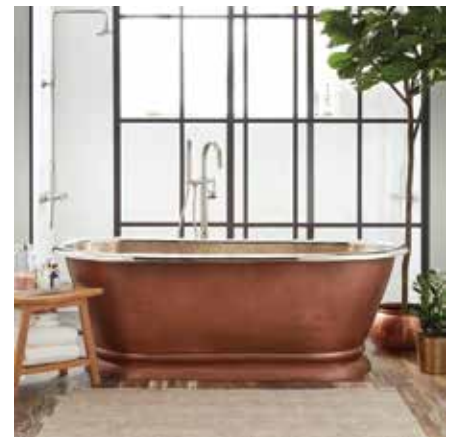

PRODUCT IMAGE

All dimensions and specifications are nominal and may vary. Use actual products for accuracy in critical situations.

PAGE 4