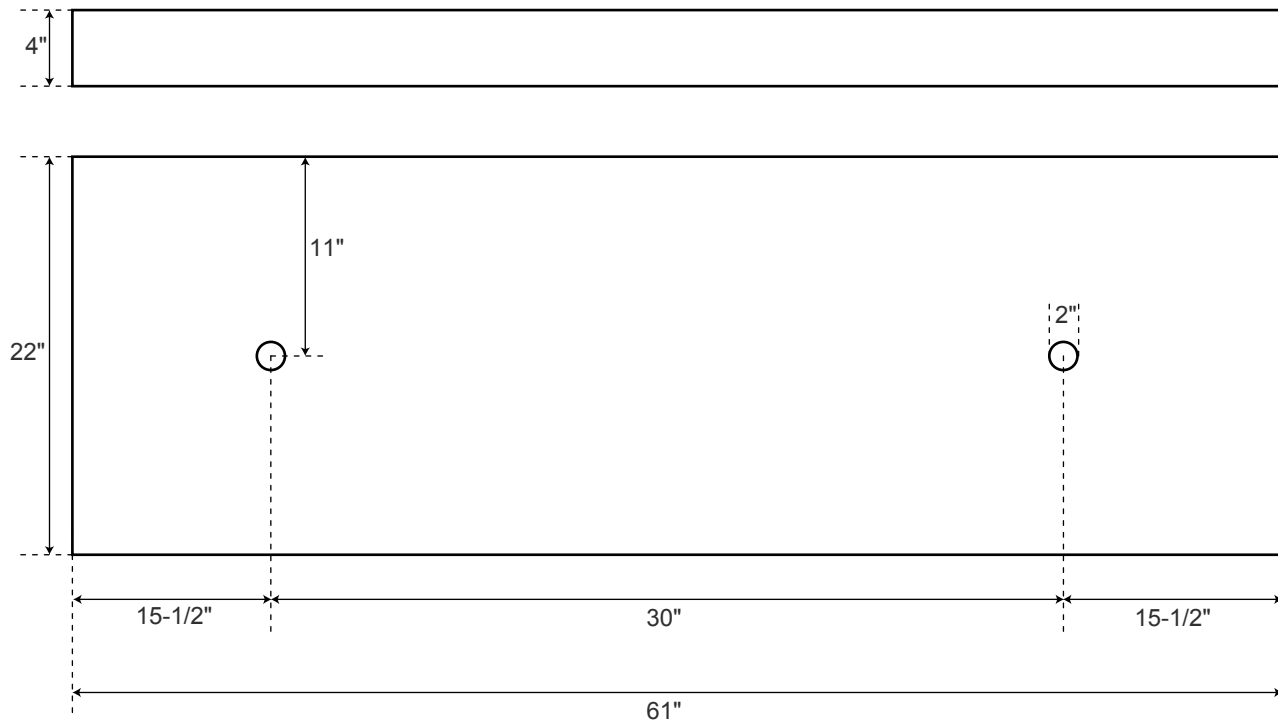

61" Stone & Wood

Vanity Top for Vessel Sinks

Approximate Weights

Granite	75 – 95 lbs.
Marble	160 – 190 lbs.
Quartz	170 – 180 lbs.
Wood	40 – 50 lbs.

* Measurements are approximate. It is recommended to have the product at the job site before finalizing plumbing.

* Only Stone Tops include a backsplash.