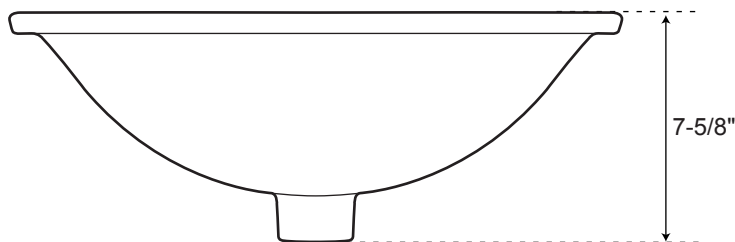

73" Stone

Vanity Top with
Rectangular Undermount Sinks

Approximate Weights

Granite	175 – 195 lbs.
Marble	175 – 195 lbs.
Quartz	160 – 170 lbs.

* Measurements are approximate. It is recommended to have the product at the job site before finalizing plumbing.

SPECIFICATIONS

Overall Dimensions	20-1/4" L x 14-3/4" W (front to back) x 7-5/8" H
Basin Dimensions	18-1/8" L x 12-3/4" W (front to back)
Water Depth to Rim	5-1/2"
Water Depth to Overflow	4-1/8"
Drain Hole	1-1/2"

Rectangular
Porcelain
Undermount Sink

All measurements are approximate.

Top

Front

SPECIFICATIONS

Overall Dimensions	20" L x 15" W (front to back) x 6" H
Basin Dimensions	18" L x 13" W (front to back)
Water Depth	5-1/2" to Rim
Drain Hole	1-1/2"
Rim	1"

Rectangular
Copper
Undermount Sink

All measurements are approximate.

Top

Front