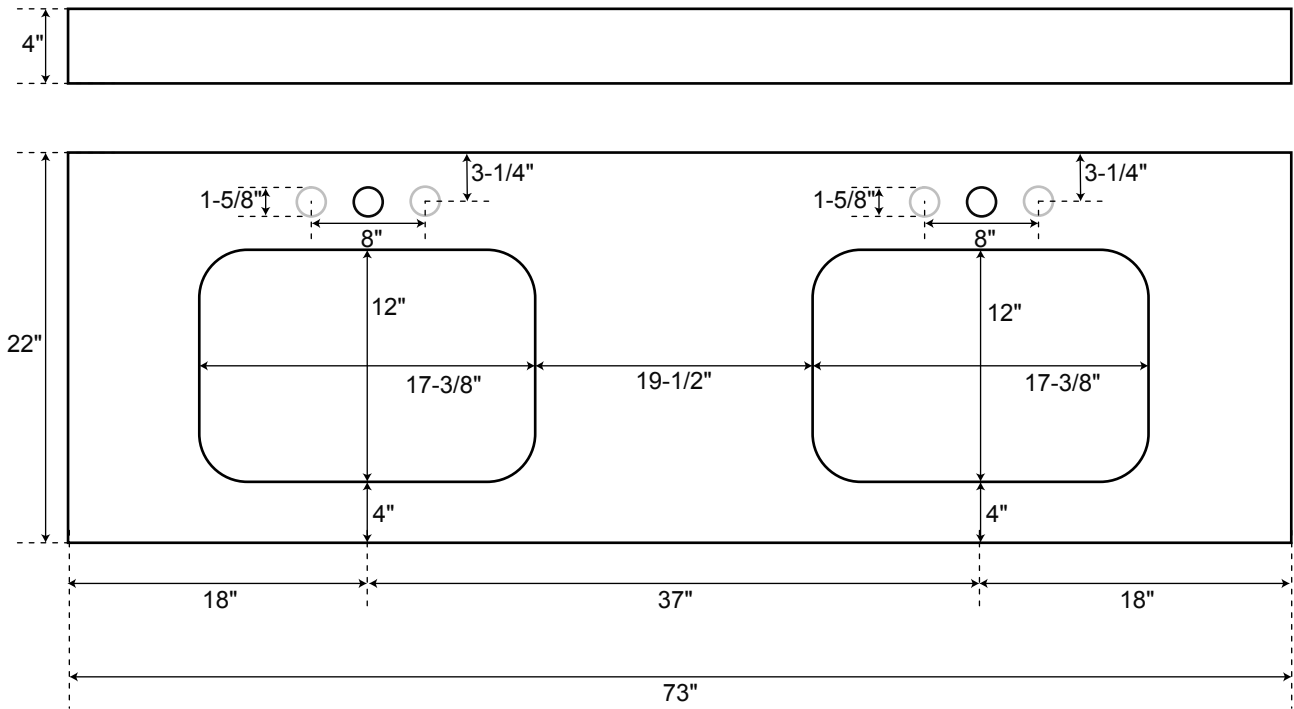

73" Stone

Vanity Top with
Rectangular Undermount Sinks

Approximate Weights

Granite	175 – 195 lbs.
Marble	175 – 195 lbs.
Quartz	160 – 170 lbs.

* Measurements are approximate. It is recommended to have the product at the job site before finalizing plumbing.

SPECIFICATIONS

Overall Dimensions	20-1/4" L x 14-3/4" W (front to back) x 7-5/8" H
Basin Dimensions	18-1/8" L x 12-3/4" W (front to back)
Water Depth to Rim	5-1/2"
Water Depth to Overflow	4-1/8"
Drain Hole	1-1/2"

Rectangular
Porcelain
Undermount Sink

All measurements are approximate.

Top

Front

SPECIFICATIONS

Overall Dimensions	20" L x 15" W (front to back) x 6" H
Basin Dimensions	18" L x 13" W (front to back)
Water Depth	5-1/2" to Rim
Drain Hole	1-1/2"
Rim	1"

Rectangular
Copper
Undermount Sink

All measurements are approximate.

Top

Front