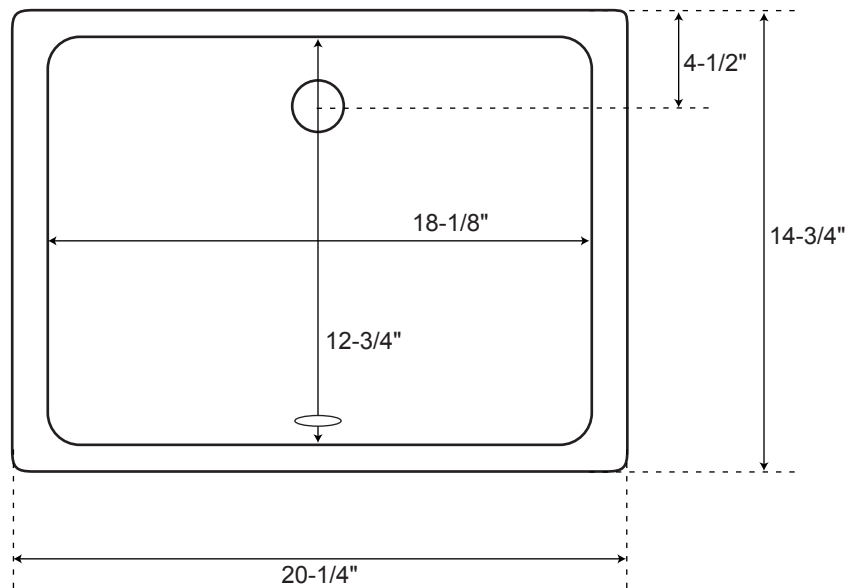

73" Stone

Vanity Top with
Rectangular Undermount Sinks

Approximate Weights

Granite	175 – 195 lbs.
Marble	175 – 195 lbs.
Quartz	160 – 170 lbs.

* Measurements are approximate. It is recommended to have the product at the job site before finalizing plumbing.

SPECIFICATIONS

Overall Dimensions	20-1/4" L x 14-3/4" W (front to back) x 7-5/8" H
Basin Dimensions	18-1/8" L x 12-3/4" W (front to back)
Water Depth to Rim	5-1/2"
Water Depth to Overflow	4-1/8"
Drain Hole	1-1/2"

Rectangular
Porcelain
Undermount Sink

All measurements are approximate.

Top

Front

SPECIFICATIONS

Overall Dimensions	20" L x 15" W (front to back) x 6" H
Basin Dimensions	18" L x 13" W (front to back)
Water Depth	5-1/2" to Rim
Drain Hole	1-1/2"
Rim	1"

Rectangular
Copper
Undermount Sink

All measurements are approximate.

Top

Front