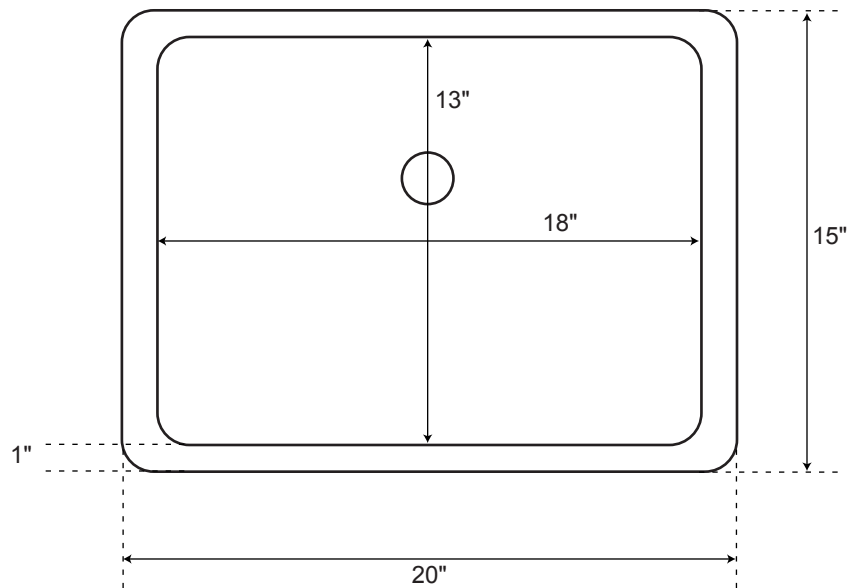

SPECIFICATIONS

Overall Dimensions	20-1/4" L x 14-3/4" W (front to back) x 7-5/8" H
Basin Dimensions	18-1/8" L x 12-3/4" W (front to back)
Water Depth to Rim	5-1/2"
Water Depth to Overflow	4-1/8"
Drain Hole	1-1/2"

Rectangular
Porcelain
Undermount Sink

All measurements are approximate.

Top

Front

SPECIFICATIONS

Overall Dimensions	20" L x 15" W (front to back) x 6" H
Basin Dimensions	18" L x 13" W (front to back)
Water Depth	5-1/2" to Rim
Drain Hole	1-1/2"
Rim	1"

Rectangular
Copper
Undermount Sink

All measurements are approximate.

Top

Front