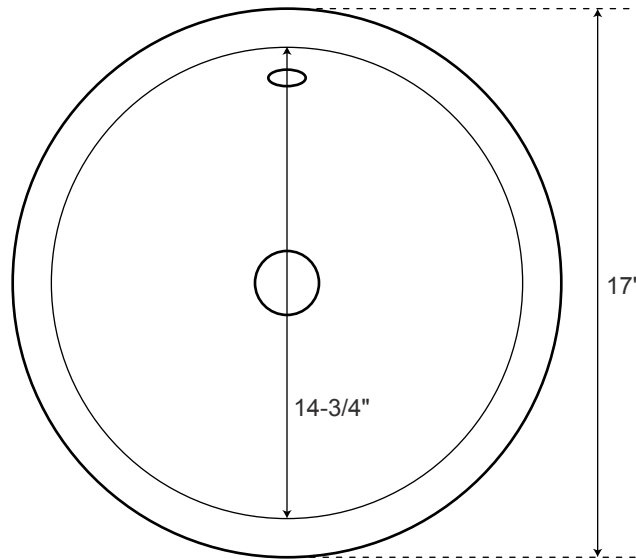

SPECIFICATIONS

Overall Dimensions	17-1/8" diameter x 6" H
Basin Dimensions	14-1/2" diameter
Above Counter Height	3-1/2"
Water Depth	2-3/8" to overflow
Drain Hole	1-1/2" diameter

Optional
Porcelain
Semi-Recessed Sink

All measurements are approximate

Top

Front

SPECIFICATIONS

Overall Dimensions	17" diameter x 6-5/8" H
Basin Dimensions	14-3/4" diameter
Above Counter Height	3-1/2"
Water Depth	6-1/4" to rim
Drain Hole	1-1/2" diameter

Optional
Copper
Semi-Recessed Sink

All measurements are approximate

Top

Front