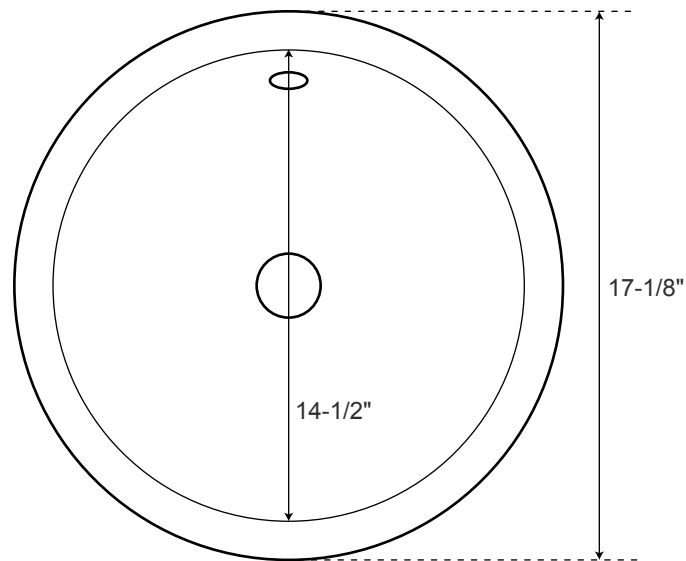

SPECIFICATIONS

Overall Dimensions	17-1/8" diameter x 6" H
Basin Dimensions	14-1/2" diameter
Above Counter Height	3-1/2"
Water Depth	2-3/8" to overflow
Drain Hole	1-1/2" diameter

Optional
Porcelain
Semi-Recessed Sink

All measurements are approximate

Top

Front

SPECIFICATIONS

Overall Dimensions	17" diameter x 6-5/8" H
Basin Dimensions	14-3/4" diameter
Above Counter Height	3-1/2"
Water Depth	6-1/4" to rim
Drain Hole	1-1/2" diameter

Optional
Copper
Semi-Recessed Sink

All measurements are approximate

Top

Front