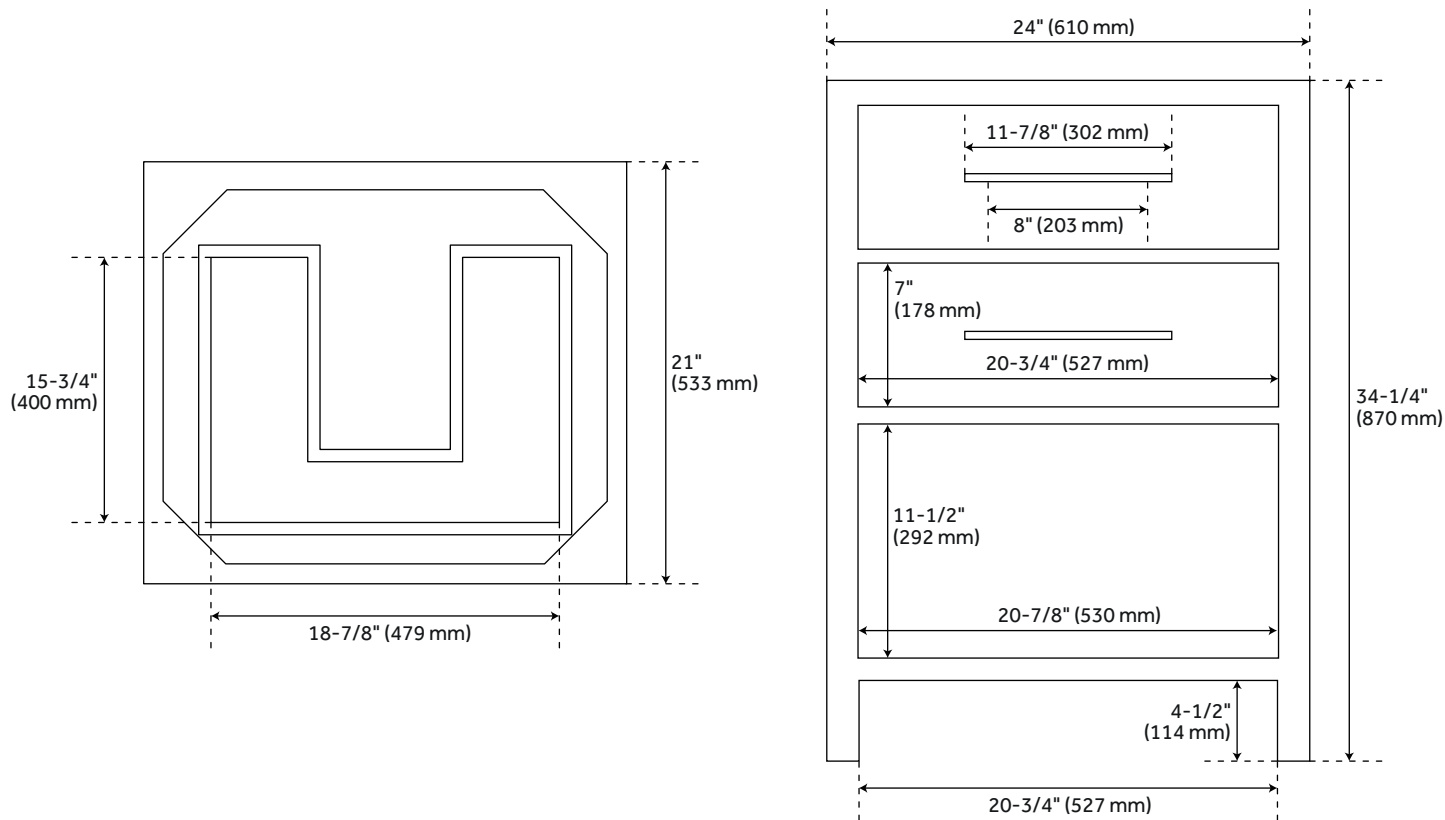

## CONTENTS

24" VANITY ..... PAGE 2

REVISED 12/11/2020

## FEATURES

- Width: 24"
- Depth: 21"
- Height: 34-1/4"
- Vanity Top Depth: 22"
- Vanity Top Width: 25"