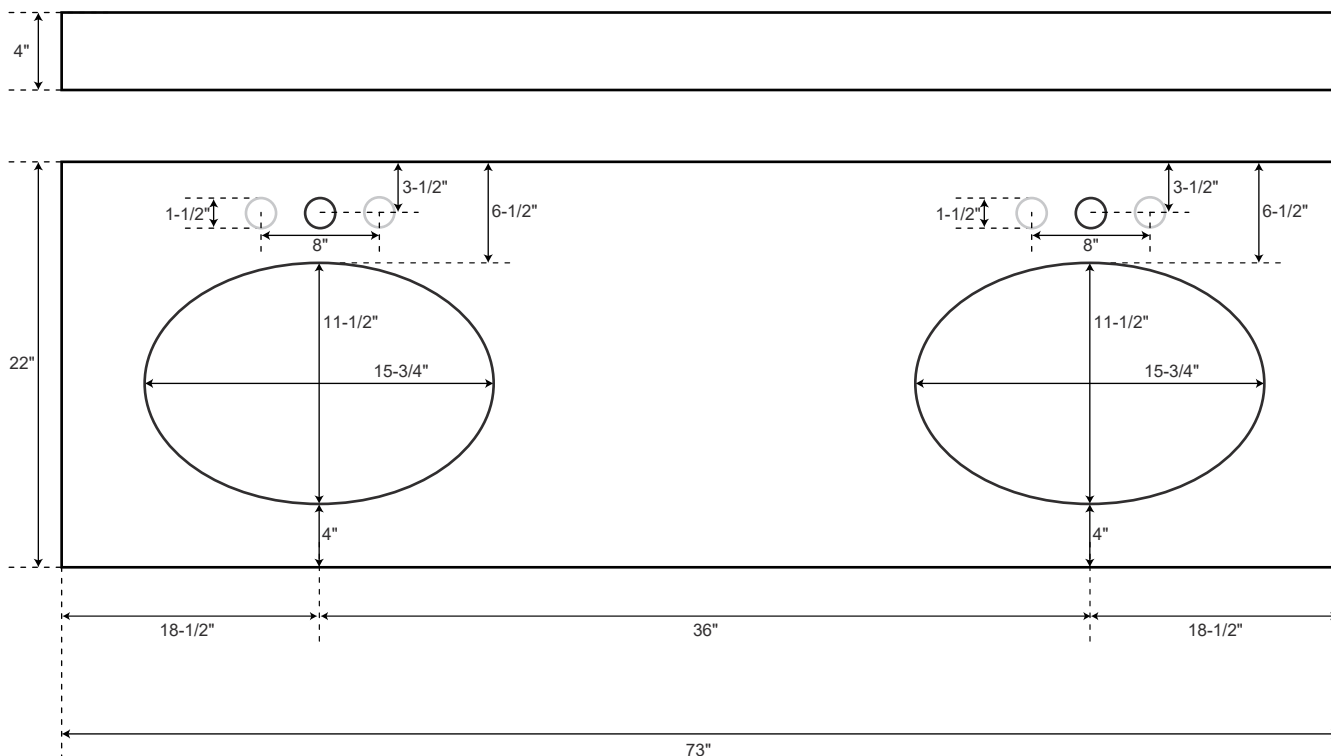

73" Stone

Vanity Top with
Undermount Sinks

Approximate Weights

Granite	190 – 210 lbs.
Marble	180 – 195 lbs.
Quartz	175 – 185 lbs

* Measurements are approximate. It is recommended to have the product at the job site before finalizing plumbing.