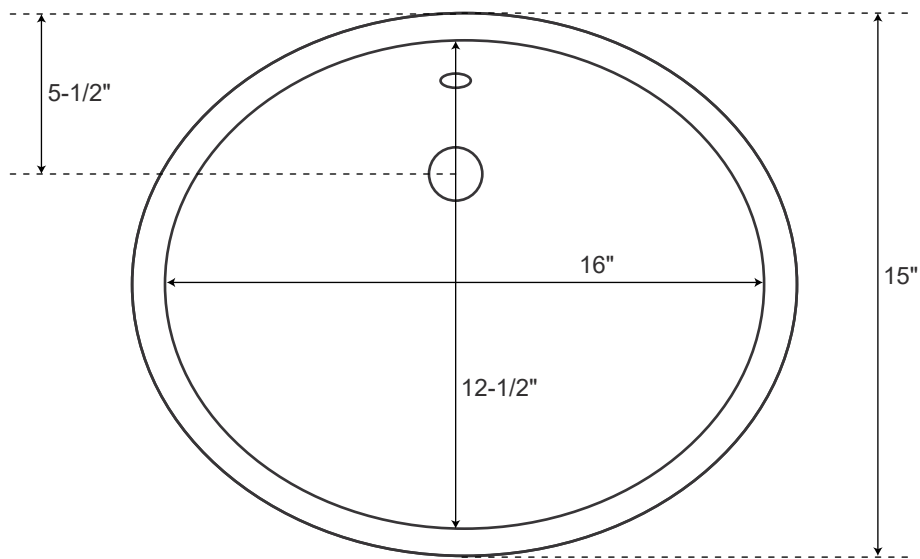

## SPECIFICATIONS

Overall Dimensions	18-5/8" L x 15" W (front to back) x 7-3/4" H
Basin Dimensions	16" L x 12-1/2" W (front to back)
Water Depth to Rim	6"
Water Depth to Overflow	5"
Drain Hole	1-1/2"

**Porcelain**  
Undermount Sink

*All measurements are approximate.*

Top

Front

## SPECIFICATIONS

Overall Dimensions	19-3/8" L x 15-1/2" W (front to back) x 5-3/4" H
Basin Dimensions	16-5/8" L x 12-3/4" W (front to back)
Water Depth to Rim	5-5/8"
Water Depth to Overflow	N/A
Drain Hole	1-1/8"

## Copper Undermount Sink

*All measurements are approximate.*

Top

Front