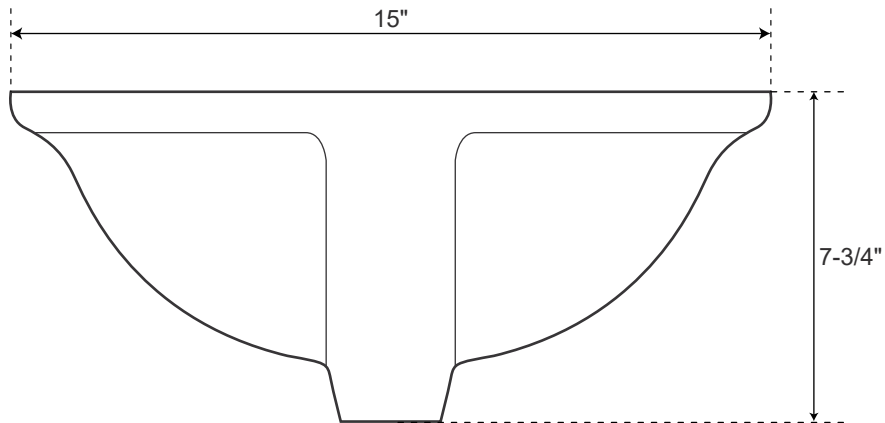

## SPECIFICATIONS

Overall Dimensions	18-5/8" L x 15" W (front to back) x 7-3/4" H
Basin Dimensions	16" L x 12-1/2" W (front to back)
Water Depth to Rim	6"
Water Depth to Overflow	5"
Drain Hole	1-1/2"

**Porcelain**  
Undermount Sink

*All measurements are approximate.*

Top

Front

## SPECIFICATIONS

Overall Dimensions	19-3/8" L x 15-1/2" W (front to back) x 5-3/4" H
Basin Dimensions	16-5/8" L x 12-3/4" W (front to back)
Water Depth to Rim	5-5/8"
Water Depth to Overflow	N/A
Drain Hole	1-1/8"