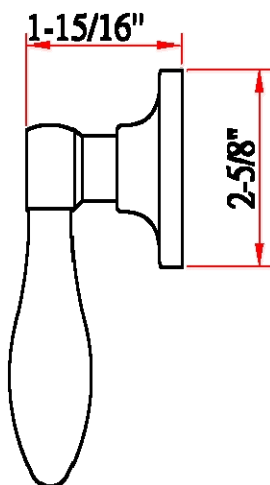

# SPRINGDALE Dummy Lever

## Specifications

Latch Type	—
Door Prep	—
Backset	—
Door Thickness	—
Cylinder	—
Faceplate	—
Strike	—
Latch Bolt	—
Door Handing	Non-handed. Reversible for Left or Right hand doors.
Keyway	—
Keyed Alike	—

## Dimensions

## Order Codes

Box Pack	2W
Satin Nickel (US15)	700609
Polished Brass (US3)	700591
Oil Rubbed Bronze (US10B)	700617
Rustic Pewter	701391

Type:

Job:

Order Code:

Approvals:

Design House reserves the right to make changes in materials, specifications & models at any time. Design House also reserves the right to discontinue product without notice or obligation.