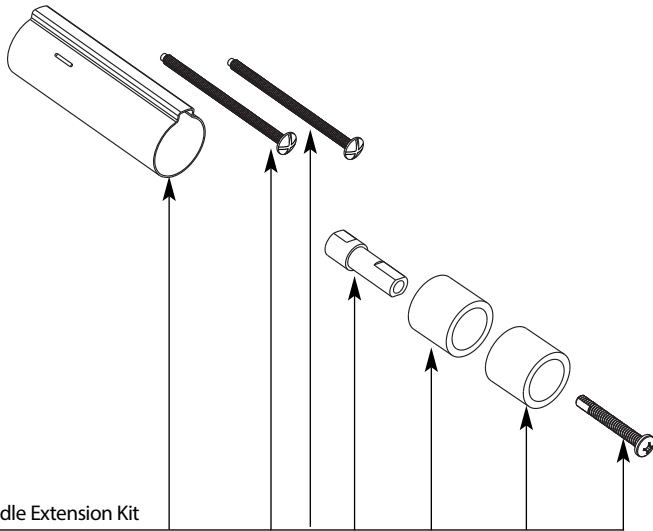

# Illustrated Parts

ALIGN™ Multi-Function Transfer Valve Trim Kit		
MODEL	HANDLE	FINISH
T4191	Lever	Chrome
T4191BN	Lever	Brushed Nickel

Stop Tube Kit w/o Screw  
**135151** Chrome  
**135151BN** Brushed Nickel

Escutcheon  
**172655** Chrome  
**172655BN** Brushed Nickel

Escutcheon Screws (2)  
**15528** Chrome  
**163BN** Brushed Nickel

Spacer  
**135152**

Handle Adapter Kit  
**174329**

Set Screw  
**94770**

Plug Button  
**137538**

Handle Kit  
**172654** Chrome  
**172654BN** Brushed Nickel

1" Handle Extension Kit  
**148479** Chrome  
**148479BN** Brushed Nickel