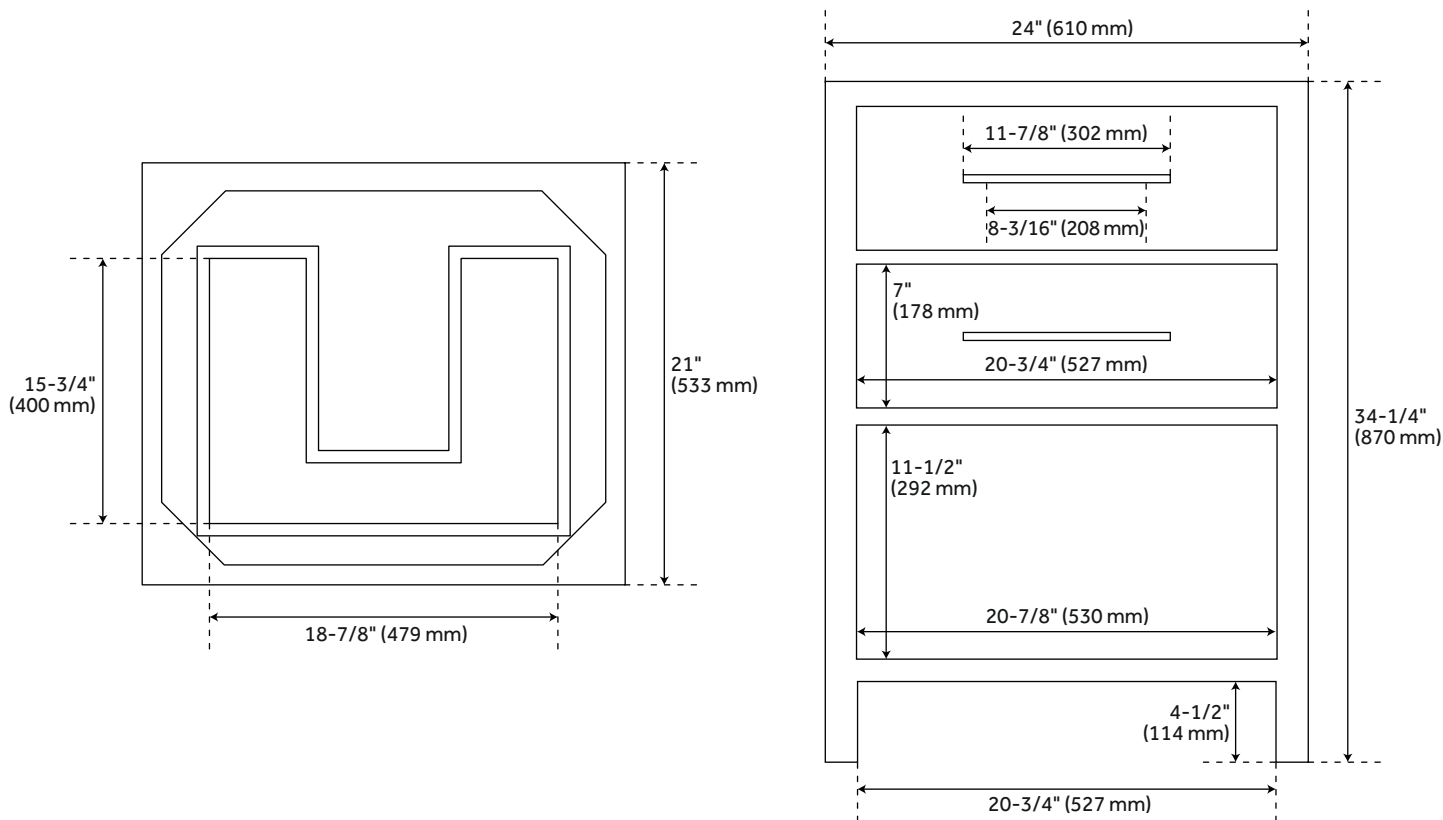

CONTENTS

24" VANITY PAGE 2

REVISED 06/09/2021

24" ROBERTSON

MAHOGANY CONSOLE VANITY

SKU: 414629

FEATURES

- Width: 24"
- Depth: 21"
- Height: 34-1/4"
- Optional Vanity Top Depth: 22"
- Optional Vanity Top Width: 25"