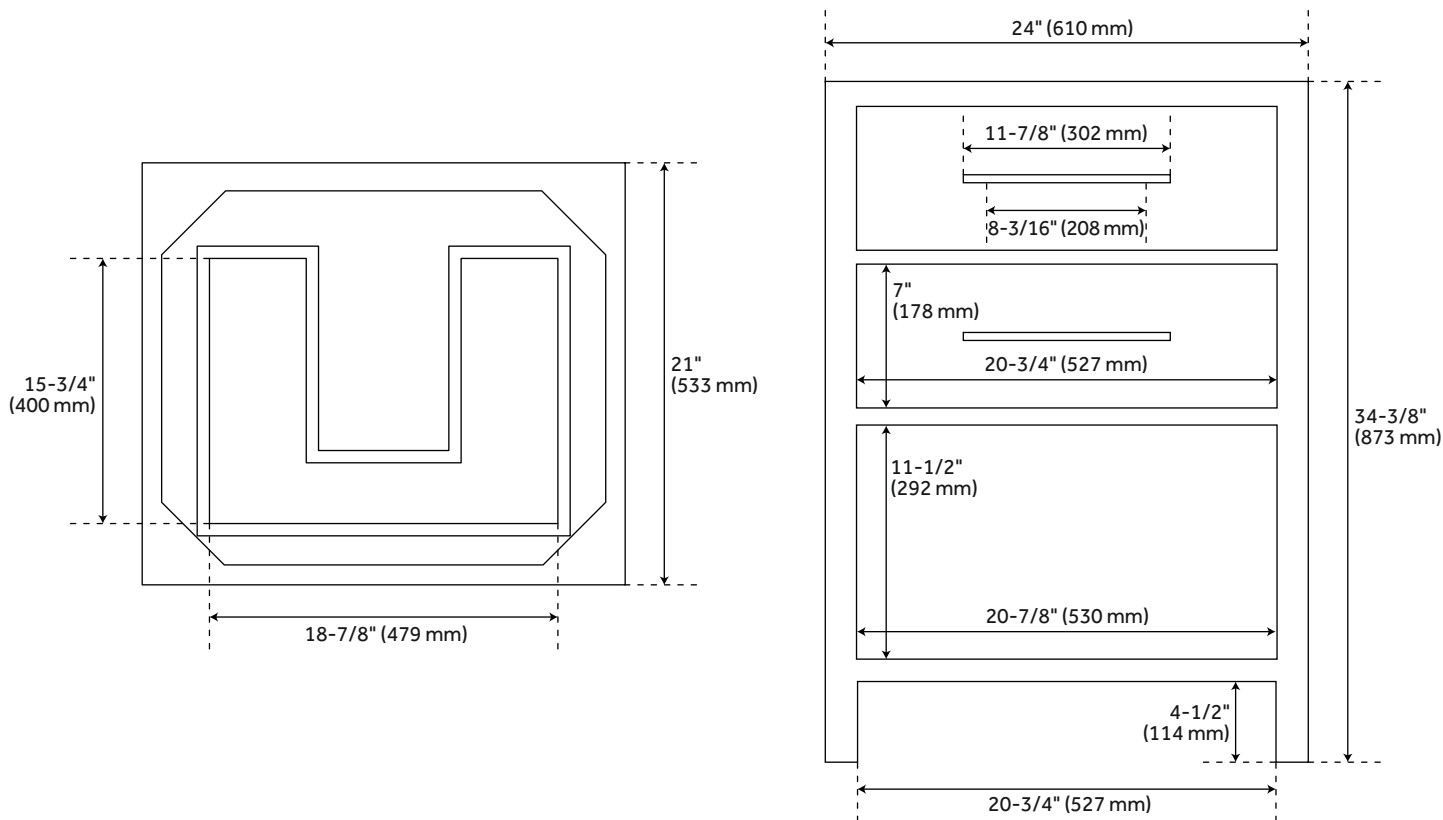

24" ROBERTSON

MAHOGANY CONSOLE VANITY

SKU: 414631

FEATURES

Product Finish: White
Material: Mahogany
Installation Type: Freestanding
Number of Basins: 1
Number Of Drawers: 1
Features: Soft-close Hinges
Assembly Required: No
Built-in Adjusters: Yes
Faucet Included: No

CONTENTS

24" VANITY PAGE 2

REVISED 06/09/2021

24" ROBERTSON

MAHOGANY CONSOLE VANITY

SKU: 414631

FEATURES

- Width: 24"
- Depth: 21"
- Height: 34-3/8"
- Optional Vanity Top Depth: 22"
- Optional Vanity Top Width: 25"