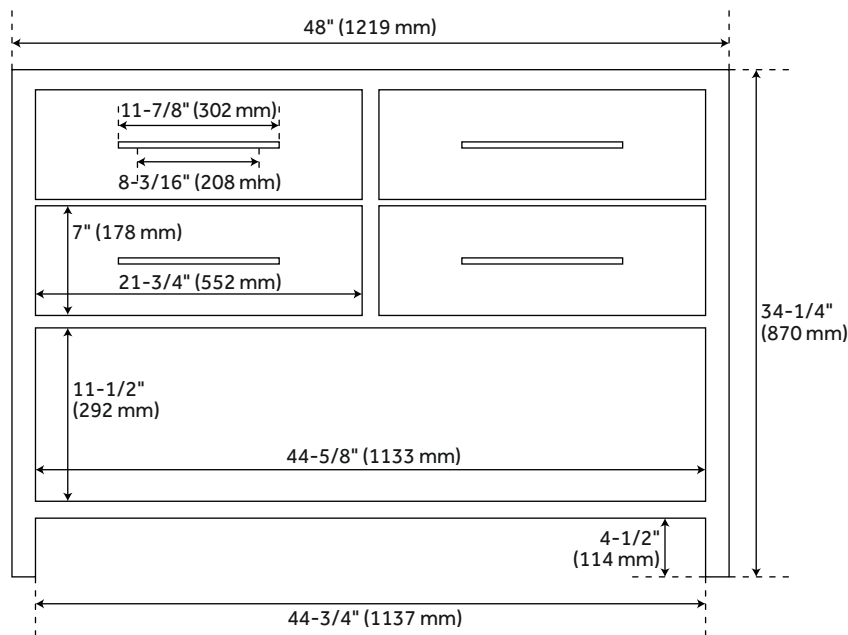

CONTENTS

48" VANITY PAGE 2

REVISED 06/08/2021

48" ROBERTSON

MAHOGANY CONSOLE VANITY

SKU: 414643

FEATURES

- Width: 48"
- Depth: 21"
- Height: 34-1/4"
- Optional Vanity Top Depth: 22"
- Optional Vanity Top Width: 49"

PRODUCT IMAGE