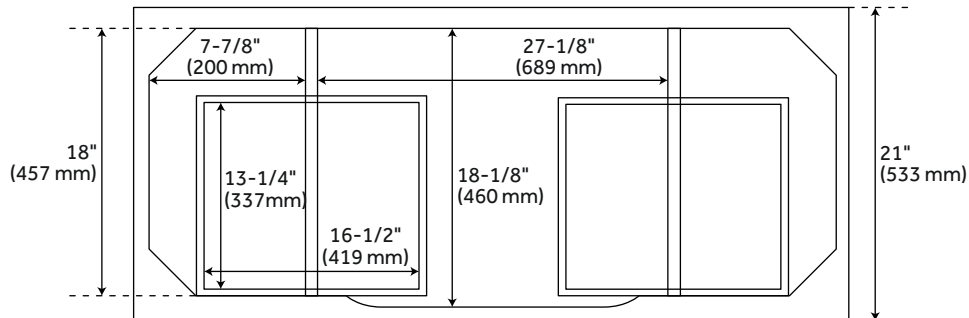

CONTENTS

48" VANITY PAGE 2

REVISED 06/08/2021

48" ROBERTSON

MAHOGANY CONSOLE VANITY

SKU: 414643

FEATURES

- Width: 48"
- Depth: 21"
- Height: 34-1/4"
- Optional Vanity Top Depth: 22"
- Optional Vanity Top Width: 49"