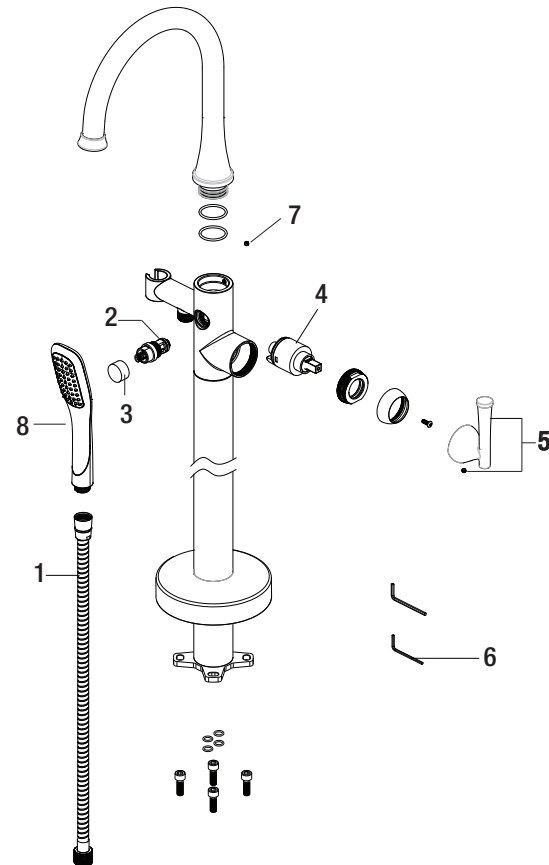

Model Numbers

PF28FS2000GCP Chrome
PF28FS2000GZBN Brushed nickel

No.	Item	Part Number	Material Type
1	Shower hose	OBPF638288*	Steel
2	Diverter	OBPF70580*	Brass
3	Cap	OBPF80701*	Brass
4	Cartridge	OBPF220074	Ceramic
5	Handle	OBPF713065*	Zinc alloy
6	2.5mm Hex Allen Wrench	OBPF1RP70221	Steel
7	Screw	OBPF50054	Steel
8	Handshower	OBPF638382*	ABS