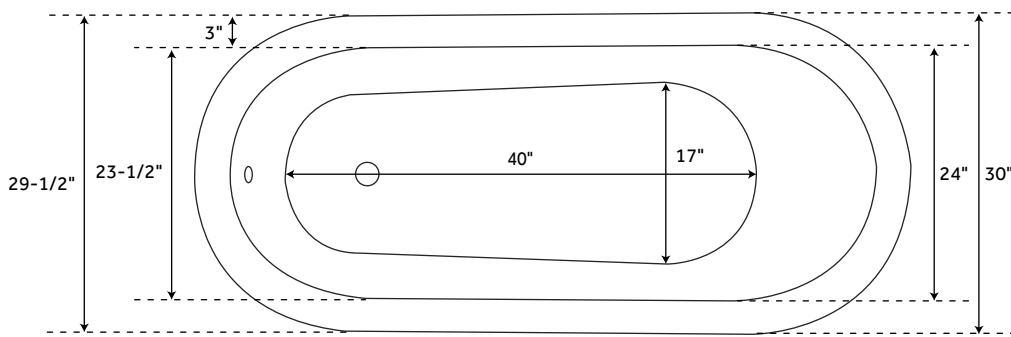

61" CALLAWAY

CAST IRON SLIPPER CLAWFOOT TUB - IMPERIAL FEET

SKU: 900365

FEATURES

Dimensions: 61" L x 30" W x 22- 29" H ($\pm 1/2$ ").

White feet are powder coat over cast iron. All other finishes made of plated solid brass.

Note: Due to the height of this tub, must use a Shallow Floor Flange when installing your tub drain.

Overflow option: includes Extended Pop-Up Drain with Swivel Head. Choose a Standard or Daisy Wheel overflow, which remain open to allow water into the drain, or the Press-and-Seal overflow, which can be closed for additional water depth.

Design: Traditional

Product Finish: White

Overflow Hole: Yes

Shape: Oval

Material: Cast Iron

CONTENTS

TUB PAGE 2

REVISED 07/27/2020

61" CALLAWAY

CAST IRON SLIPPER CLAWFOOT TUB - IMPERIAL FEET

SKU: 900365

FEATURES

- Length: 61"
- Width: 30"
- Height: 29-1/4"
- Tub Interior Length: 40"
- Tub Interior Width: 17"
- Water Depth To Rim: 17"
- Water Depth To Overflow: 13-1/2"
- Feet Type: Ball & Claw
- Feet Material: Cast Iron
- Tap Deck: No
- Drain Included: Optional
- Drain Placement: End
- Faucet Included: No
- Water Capacity (Gallons): 45
- Built-in Adjusters: Yes
- Tub Weight Uncrated (Lbs): 285
- Tub Weight Crated (Lbs): 395