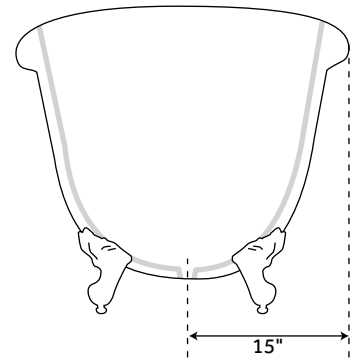

61" CALLAWAY

CAST IRON SLIPPER CLAWFOOT TUB - IMPERIAL FEET

SKU: 900365

FEATURES

Dimensions: 61" L x 30" W x 22- 29" H ($\pm 1/2$ ").

White feet are powder coat over cast iron. All other finishes made of plated solid brass.

Note: Due to the height of this tub, must use a Shallow Floor Flange when installing your tub drain.

Overflow option: includes Extended Pop-Up Drain with Swivel Head. Choose a Standard or Daisy Wheel overflow, which remain open to allow water into the drain, or the Press-and-Seal overflow, which can be closed for additional water depth.

Design: Traditional

Product Finish: White

Overflow Hole: Yes

Shape: Oval

Material: Cast Iron

CONTENTS

TUB PAGE 2

REVISED 07/27/2020

61" CALLAWAY

CAST IRON SLIPPER CLAWFOOT TUB - IMPERIAL FEET

SKU: 900365

FEATURES

- Length: 61"
- Width: 30"
- Height: 29-1/4"
- Tub Interior Length: 40"
- Tub Interior Width: 17"
- Water Depth To Rim: 17"
- Water Depth To Overflow: 13-1/2"
- Feet Type: Ball & Claw
- Feet Material: Cast Iron
- Tap Deck: No
- Drain Included: Optional
- Drain Placement: End
- Faucet Included: No
- Water Capacity (Gallons): 45
- Built-in Adjusters: Yes
- Tub Weight Uncrated (Lbs): 285
- Tub Weight Crated (Lbs): 395