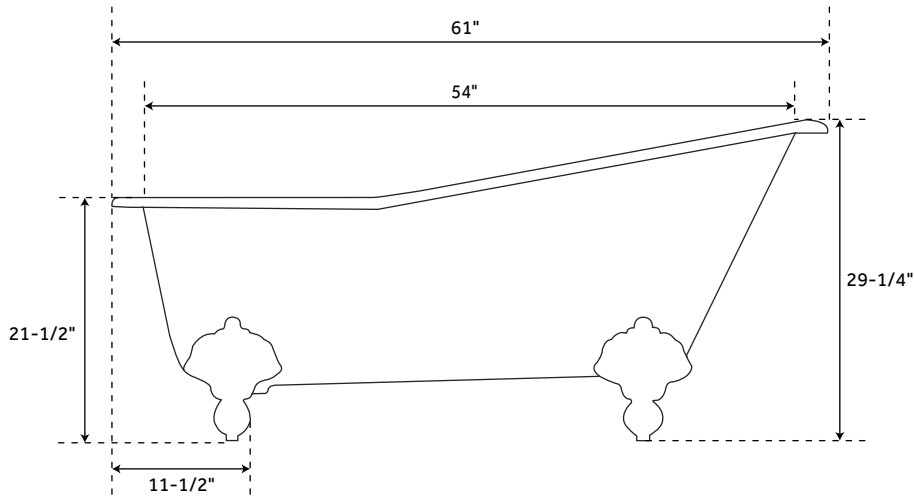

61" CALLAWAY

CAST IRON SLIPPER CLAWFOOT TUB - IMPERIAL FEET

SKU: 900365

FEATURES

Dimensions: 61" L x 30" W x 22- 29" H ($\pm 1/2$ ").

White feet are powder coat over cast iron. All other finishes made of plated solid brass.

Note: Due to the height of this tub, must use a Shallow Floor Flange when installing your tub drain.

Overflow option: includes Extended Pop-Up Drain with Swivel Head. Choose a Standard or Daisy Wheel overflow, which remain open to allow water into the drain, or the Press-and-Seal overflow, which can be closed for additional water depth.

Design: Traditional

Product Finish: White

Overflow Hole: Yes

Shape: Oval

Material: Cast Iron

CONTENTS

TUB PAGE 2

REVISED 07/27/2020

61" CALLAWAY

CAST IRON SLIPPER CLAWFOOT TUB - IMPERIAL FEET

SKU: 900365

FEATURES

- Length: 61"
- Width: 30"
- Height: 29-1/4"
- Tub Interior Length: 40"
- Tub Interior Width: 17"
- Water Depth To Rim: 17"
- Water Depth To Overflow: 13-1/2"
- Feet Type: Ball & Claw
- Feet Material: Cast Iron
- Tap Deck: No
- Drain Included: Optional
- Drain Placement: End
- Faucet Included: No
- Water Capacity (Gallons): 45
- Built-in Adjusters: Yes
- Tub Weight Uncrated (Lbs): 285
- Tub Weight Crated (Lbs): 395