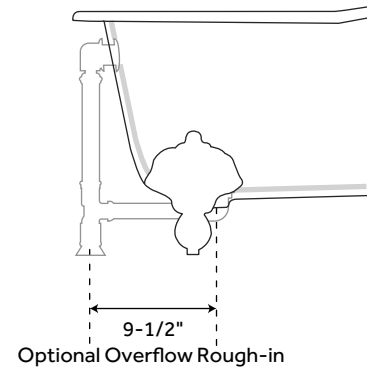

61" CALLAWAY

CAST IRON SLIPPER CLAWFOOT TUB - IMPERIAL FEET

SKU: 900365

FEATURES

Dimensions: 61" L x 30" W x 22- 29" H ($\pm 1/2$ ").

White feet are powder coat over cast iron. All other finishes made of plated solid brass.

Note: Due to the height of this tub, must use a Shallow Floor Flange when installing your tub drain.

Overflow option: includes Extended Pop-Up Drain with Swivel Head. Choose a Standard or Daisy Wheel overflow, which remain open to allow water into the drain, or the Press-and-Seal overflow, which can be closed for additional water depth.

Design: Traditional

Product Finish: White

Overflow Hole: Yes

Shape: Oval

Material: Cast Iron

CONTENTS

TUB PAGE 2

REVISED 07/27/2020

61" CALLAWAY

CAST IRON SLIPPER CLAWFOOT TUB - IMPERIAL FEET

SKU: 900365

FEATURES

- Length: 61"
- Width: 30"
- Height: 29-1/4"
- Tub Interior Length: 40"
- Tub Interior Width: 17"
- Water Depth To Rim: 17"
- Water Depth To Overflow: 13-1/2"
- Feet Type: Ball & Claw
- Feet Material: Cast Iron
- Tap Deck: No
- Drain Included: Optional
- Drain Placement: End
- Faucet Included: No
- Water Capacity (Gallons): 45
- Built-in Adjusters: Yes
- Tub Weight Uncrated (Lbs): 285
- Tub Weight Crated (Lbs): 395