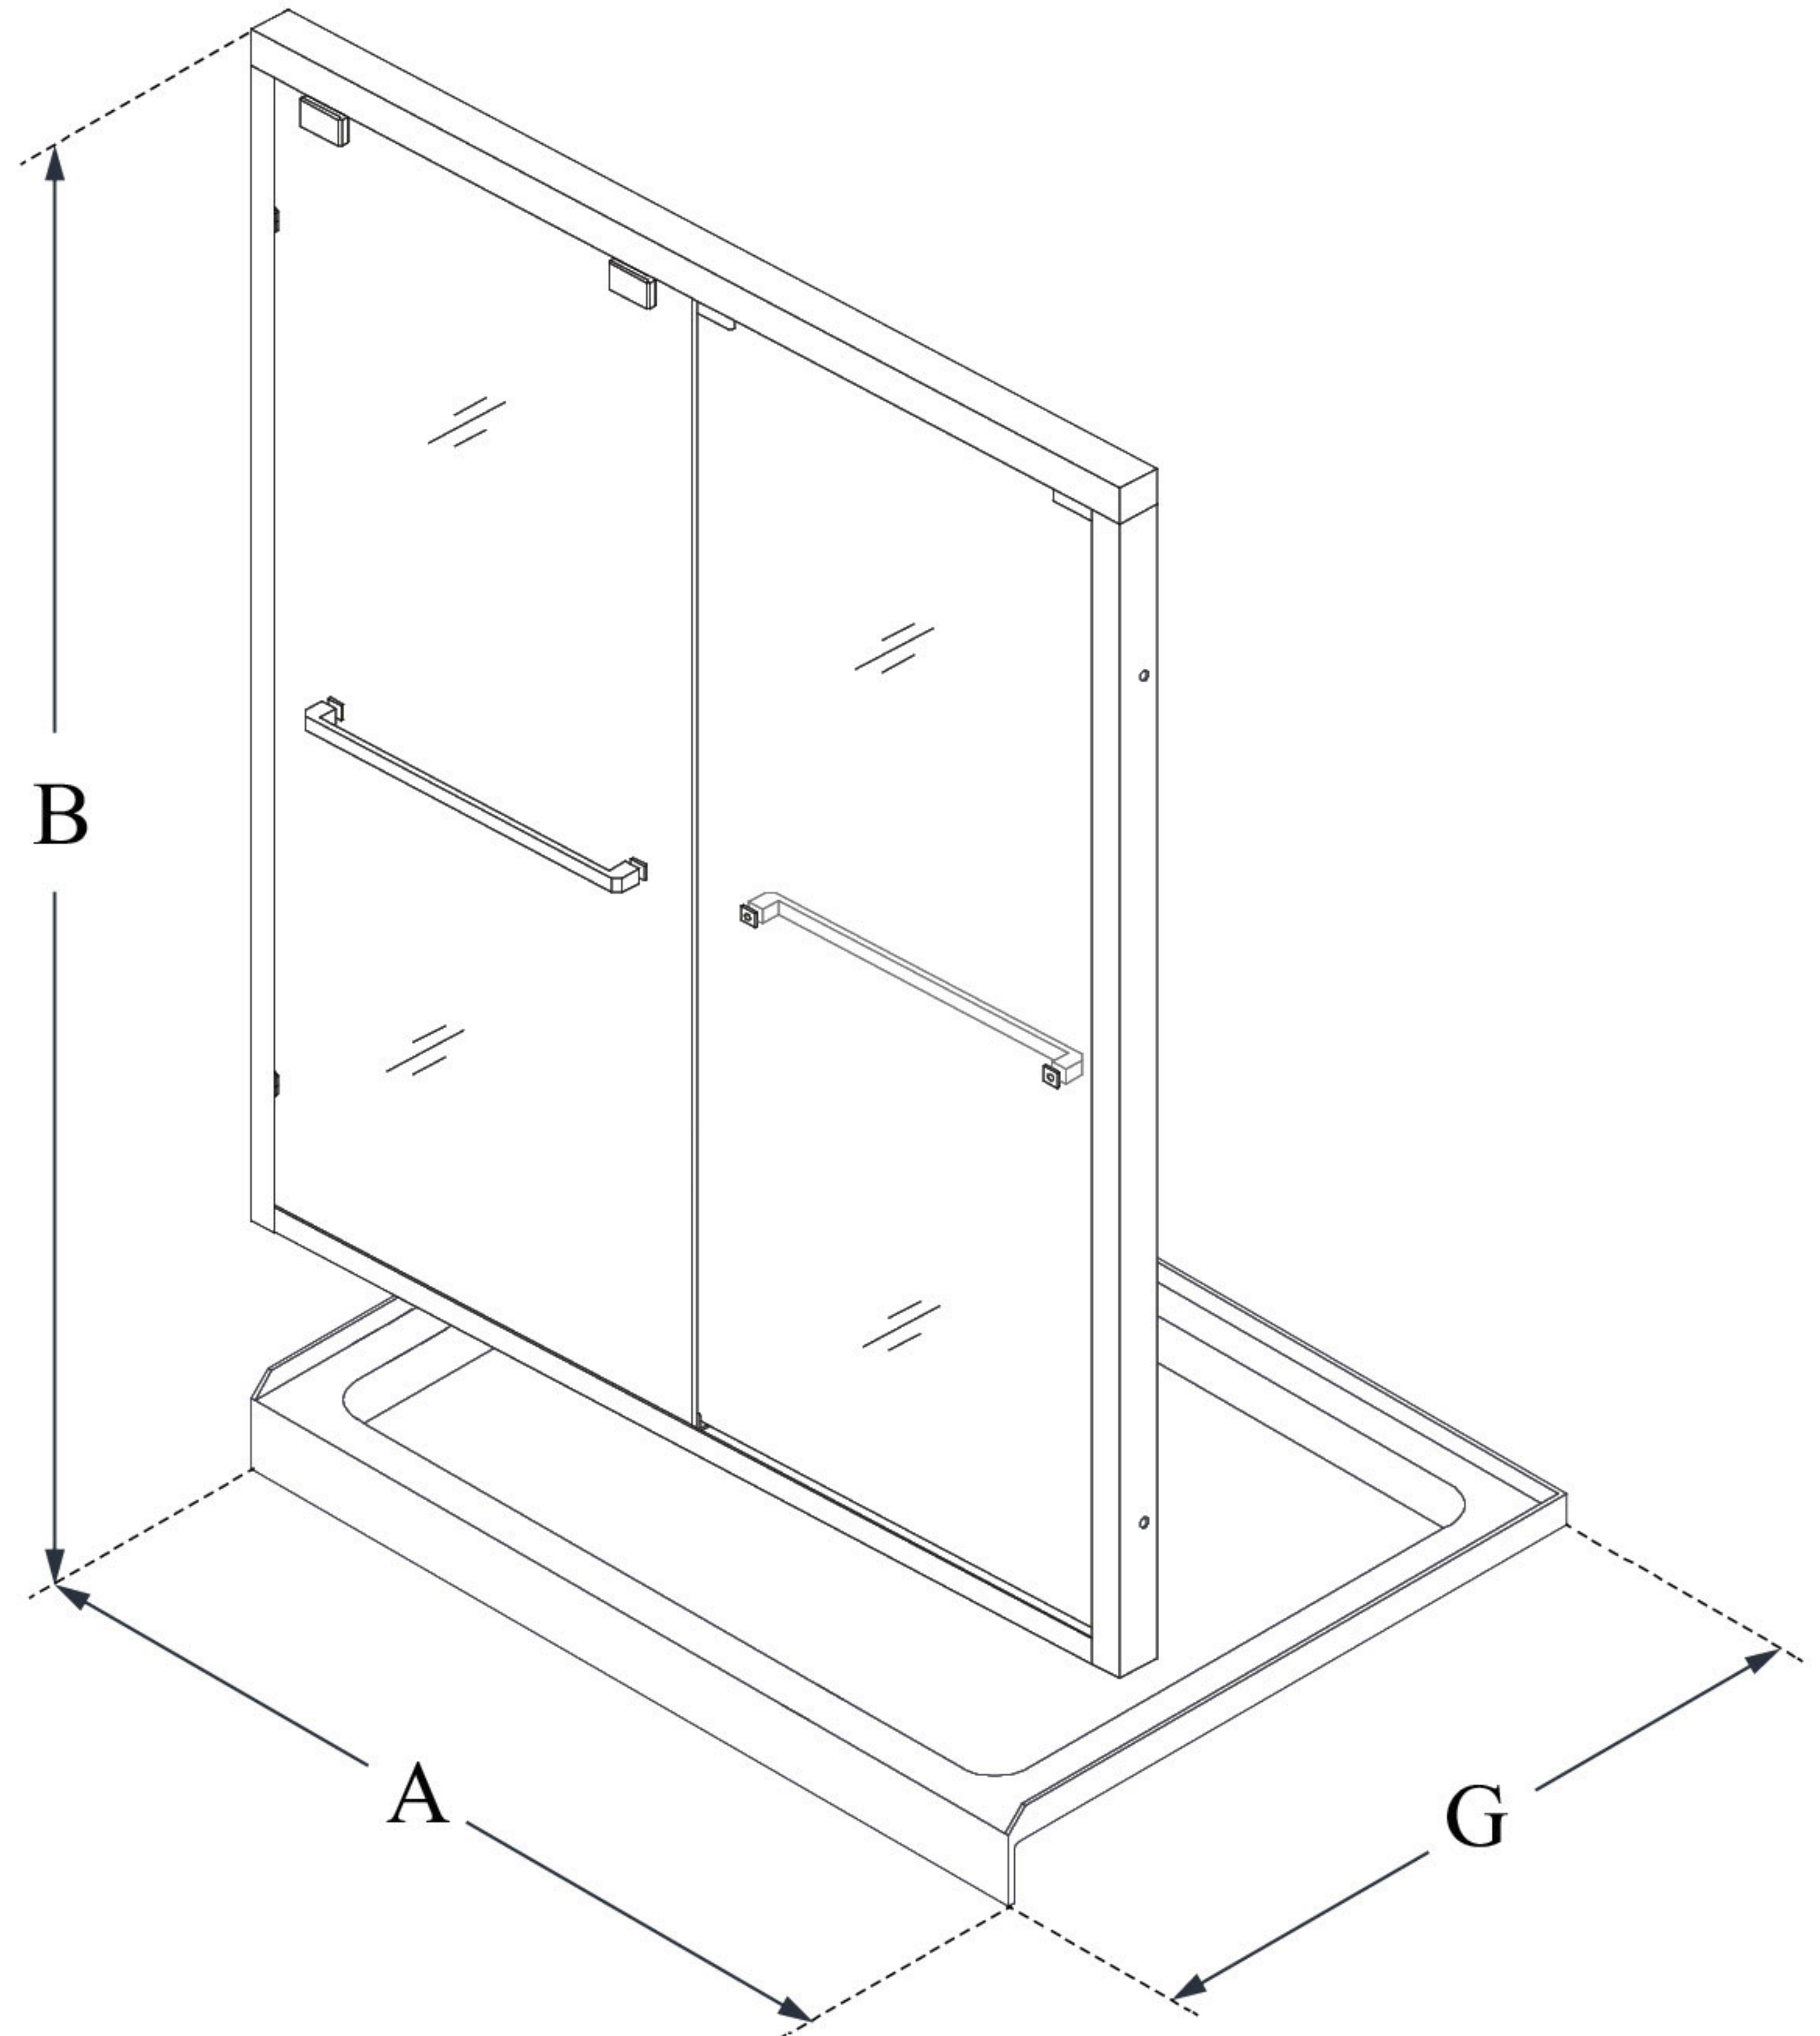

MODEL INFORMATION

DL-7003

ENCORE

DreamLine Encore 32 in. D x 54 in.
W x 78 3/4 in. H Semi-Frameless
Bypass Sliding Shower Door and
SlimLine Shower Base Kit

KIT CONTENTS:

- SHOWER DOOR
- SHOWER BASE

CONFIGURATION DIMENSIONS:

A: 54"
KIT WIDTH

B: 78 3/4"
KIT HEIGHT

G: 32"
KIT DEPTH

AVAILABLE DRAIN LOCATIONS:

- CENTER

For precise drain location, please refer to the
included base technical drawing

DreamLine reserves the right to update or modify the hardware or materials pictured
without prior notice for the purpose of product improvement and customer satisfaction.