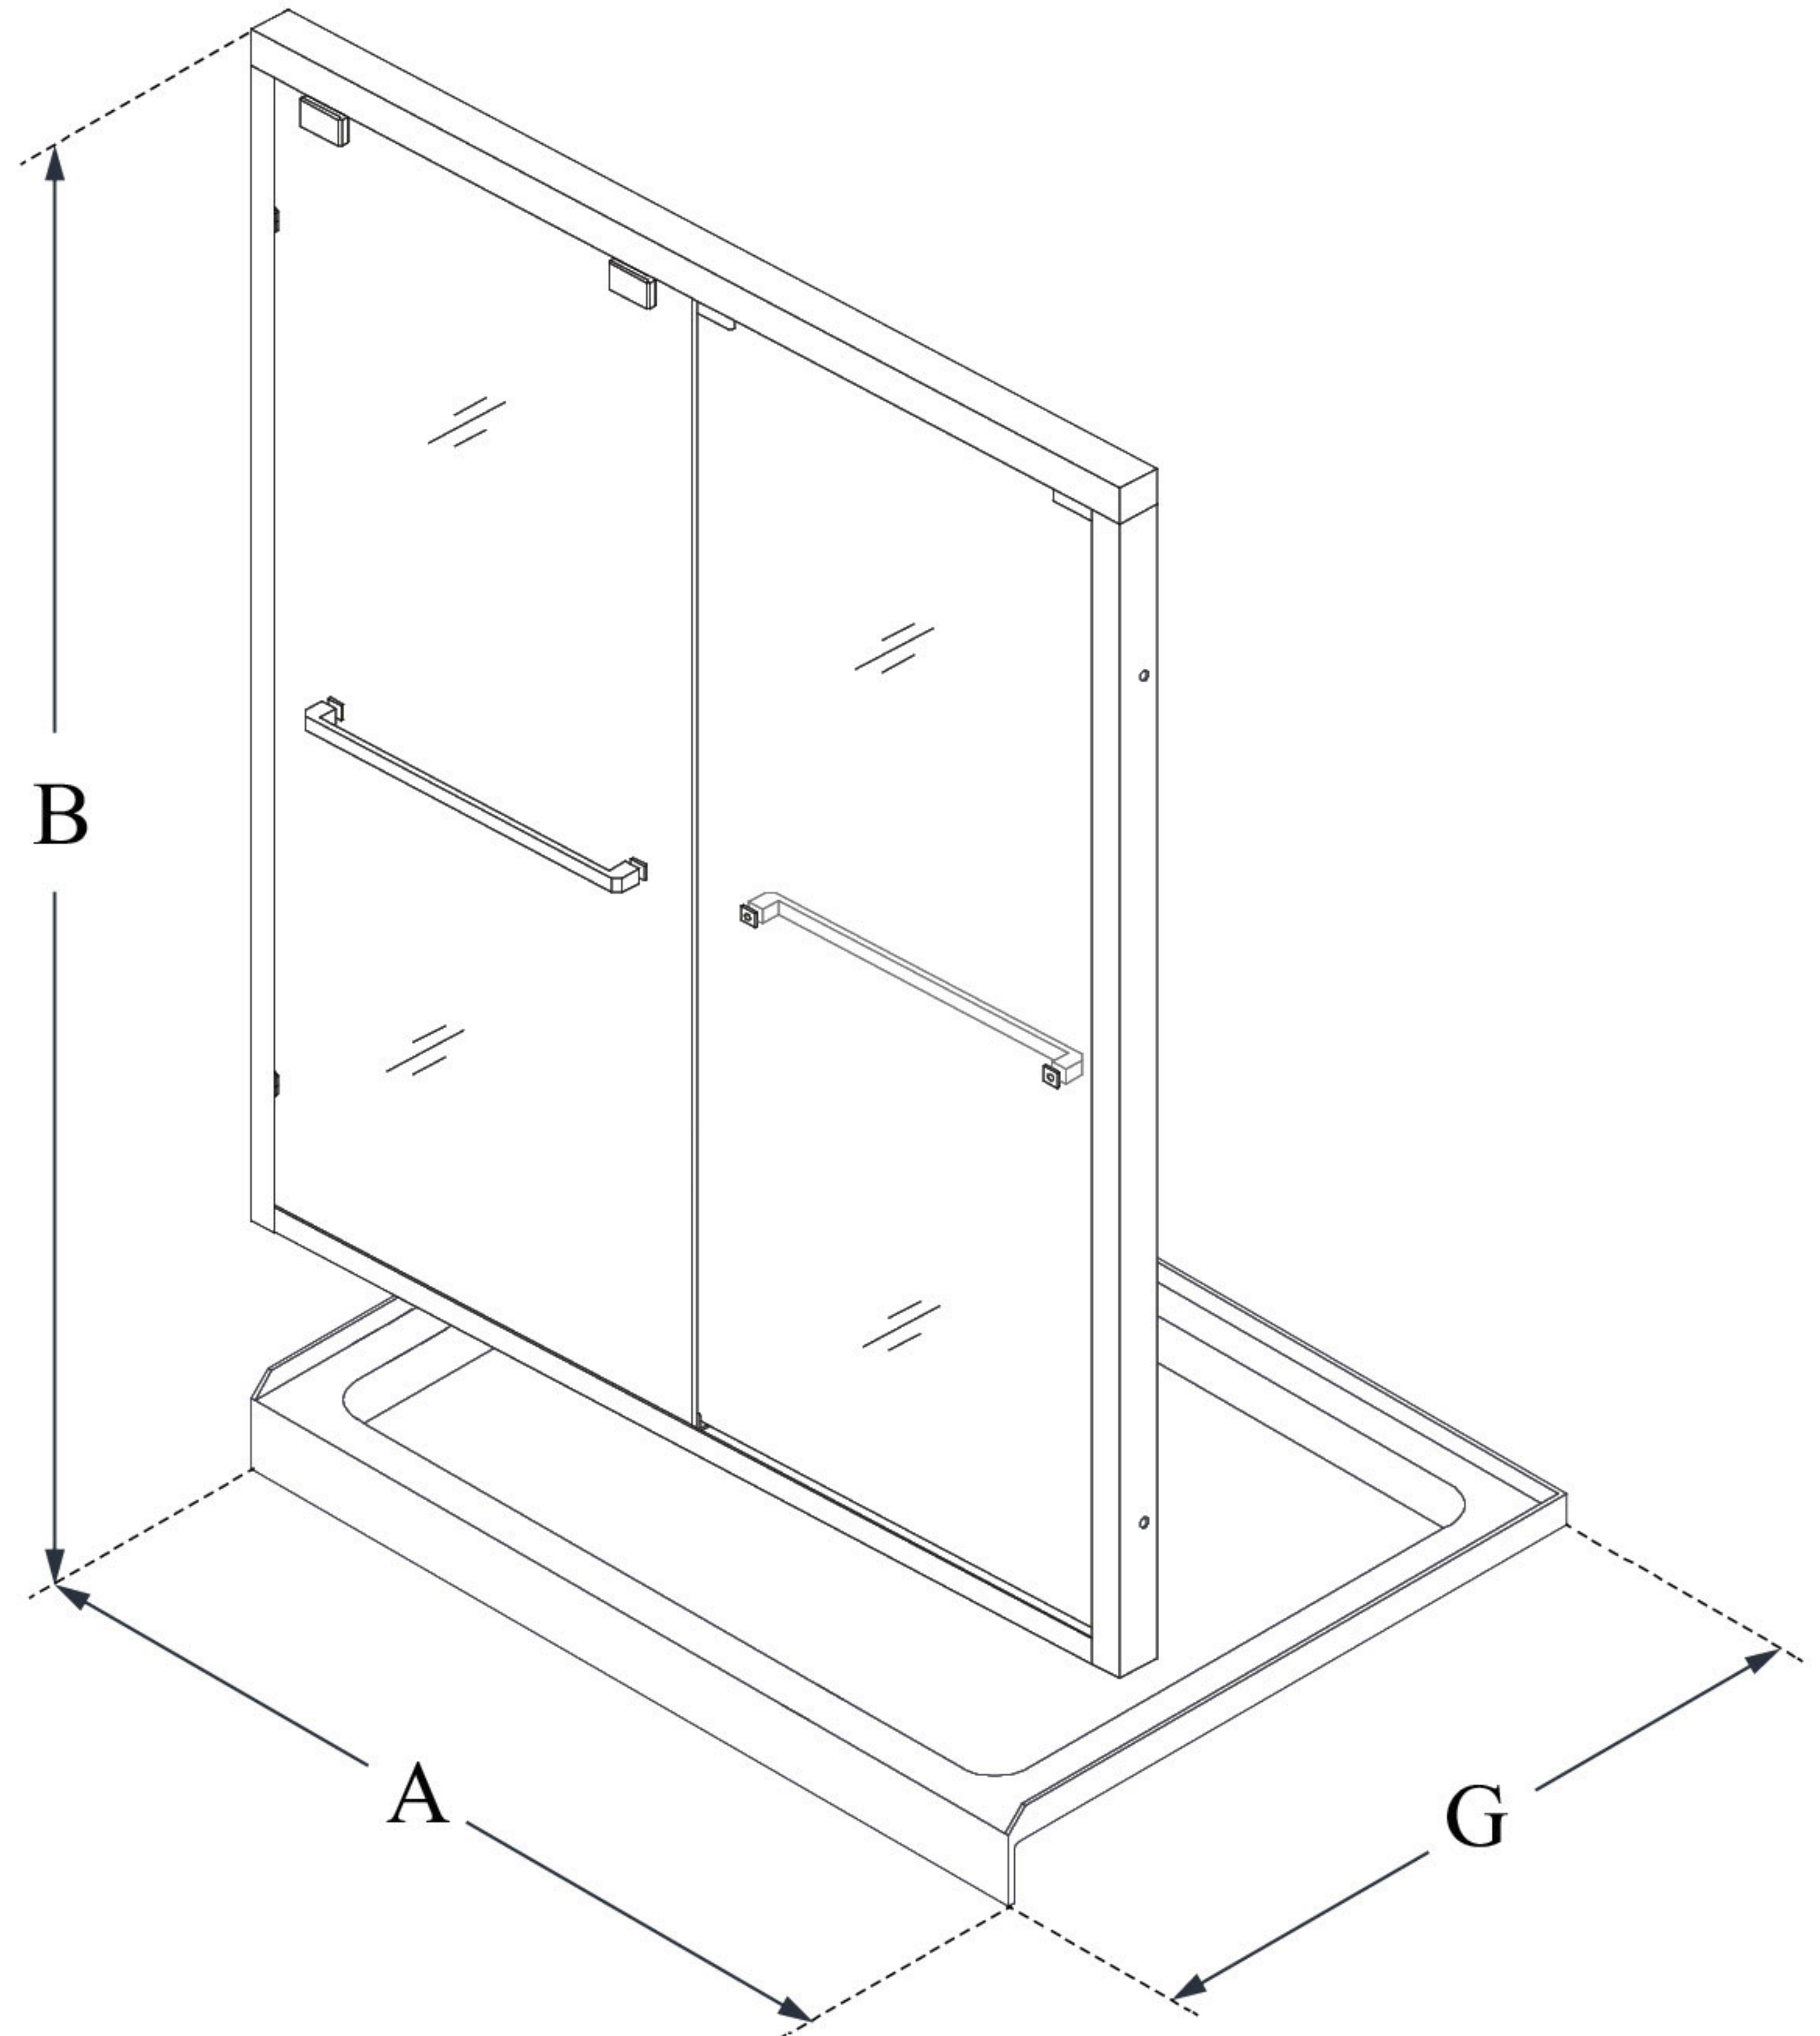

## ENCORE

DreamLine Encore 34 in. D x 60 in.  
W x 78 3/4 in. H Semi-Frameless  
Bypass Sliding Shower Door and  
SlimLine Shower Base Kit

### KIT CONTENTS:

- SHOWER DOOR
- SHOWER BASE

### CONFIGURATION DIMENSIONS:

**A: 60"**  
KIT WIDTH

**B: 78 3/4"**  
KIT HEIGHT

**G: 34"**  
KIT DEPTH

### AVAILABLE DRAIN LOCATIONS:

- CENTER
- LEFT
- RIGHT

For precise drain location, please refer to the  
included base technical drawing

DreamLine reserves the right to update or modify the hardware or materials pictured  
without prior notice for the purpose of product improvement and customer satisfaction.