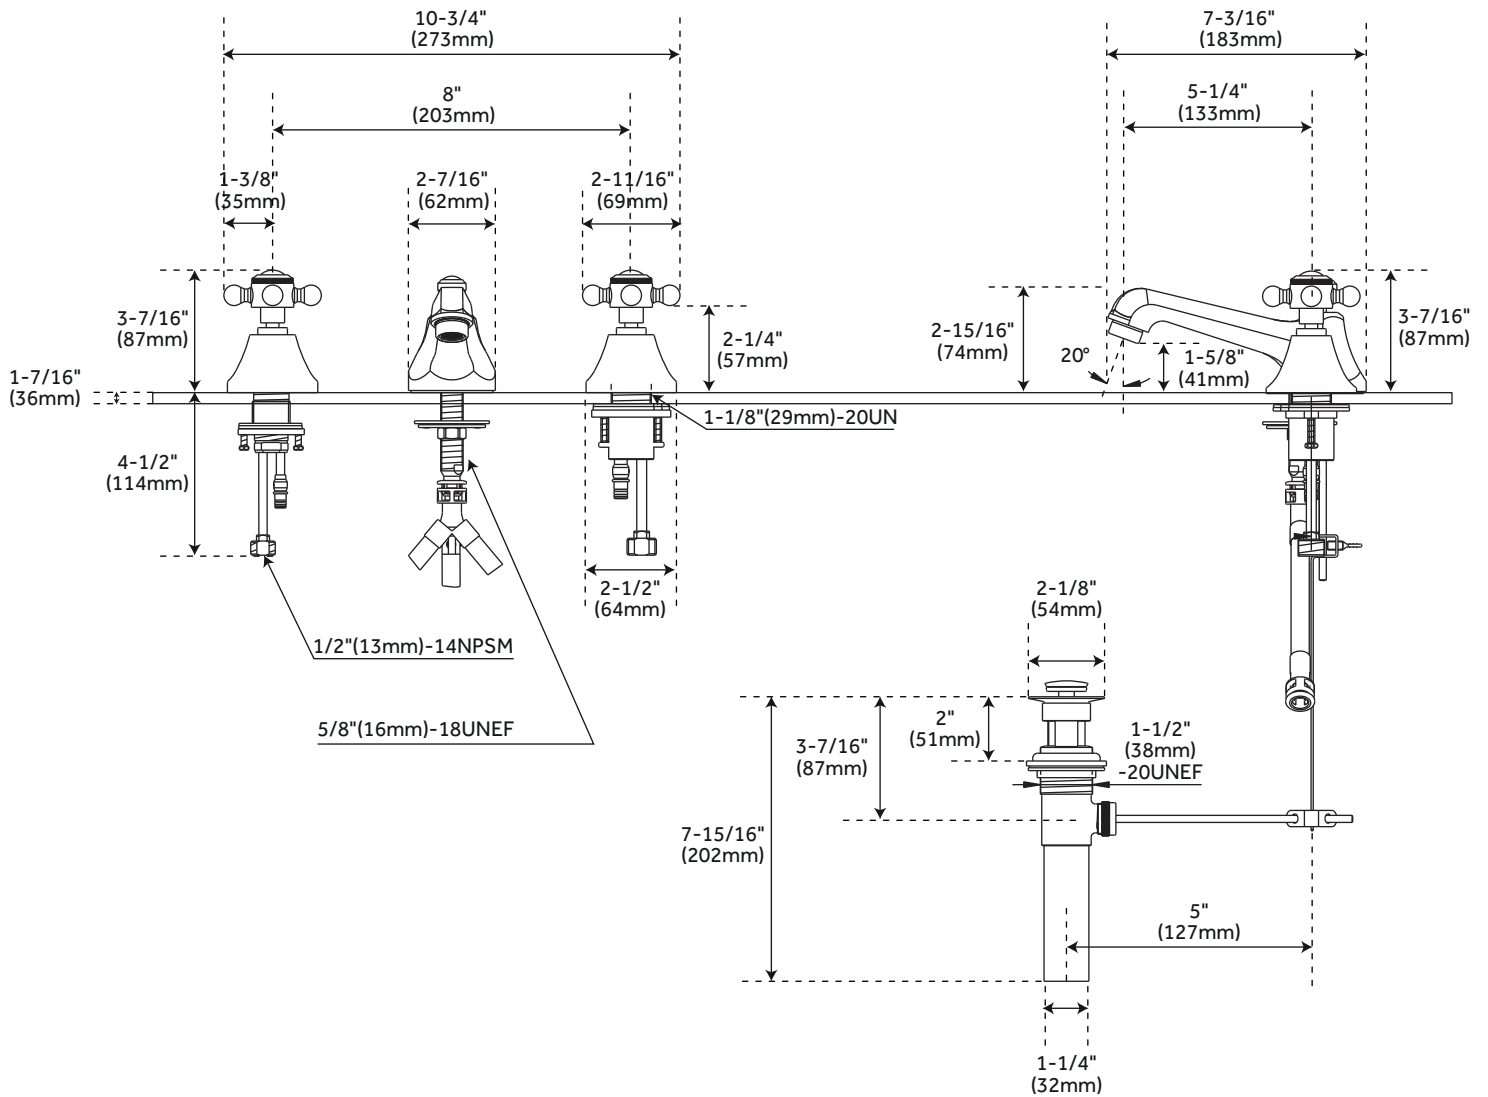

BOCA RATON

WIDESPREAD BATHROOM FAUCET

SKU: 948586

FEATURES

Design: Modern

Drain is only compatible with sinks that have an overflow.
6" - 16" installation spread.

SIGNATURE HARDWARE Lifetime Warranty

See website for detailed warranty information.

CONTENTS

FAUCET PAGE 2

REVISED 01/16/2020

BOCA RATON

WIDESPREAD BATHROOM FAUCET

SKU: 948586

FEATURES

Installation Type: Widespread
 Max. Countertop Thickness: 1-7/16"
 Faucet Centers: 8"
 Handle Type: Cross
 Faucet Material: Brass
 Length: 10-3/4"
 Width: 7-3/16"
 Height: 3-7/16"
 Height To Spout: 1-5/8"
 Spout Reach: 5-1/4"
 Base Plate Diameter: 2-7/16"
 Handle Length: 1-3/8"
 Height to Bottom of Handle: 2-1/4"
 Ceramic Disc Cartridges: Yes
 Hot and Cold Indicators: Yes
 IPS: 1/2"
 Drain Included: Yes
 Fits Drain Hole Size: 1-1/2"
 Maximum Flow Rate: 1.2 gpm (gallons per minute)

All dimensions and specifications are nominal and may vary. Use actual products for accuracy in critical situations.