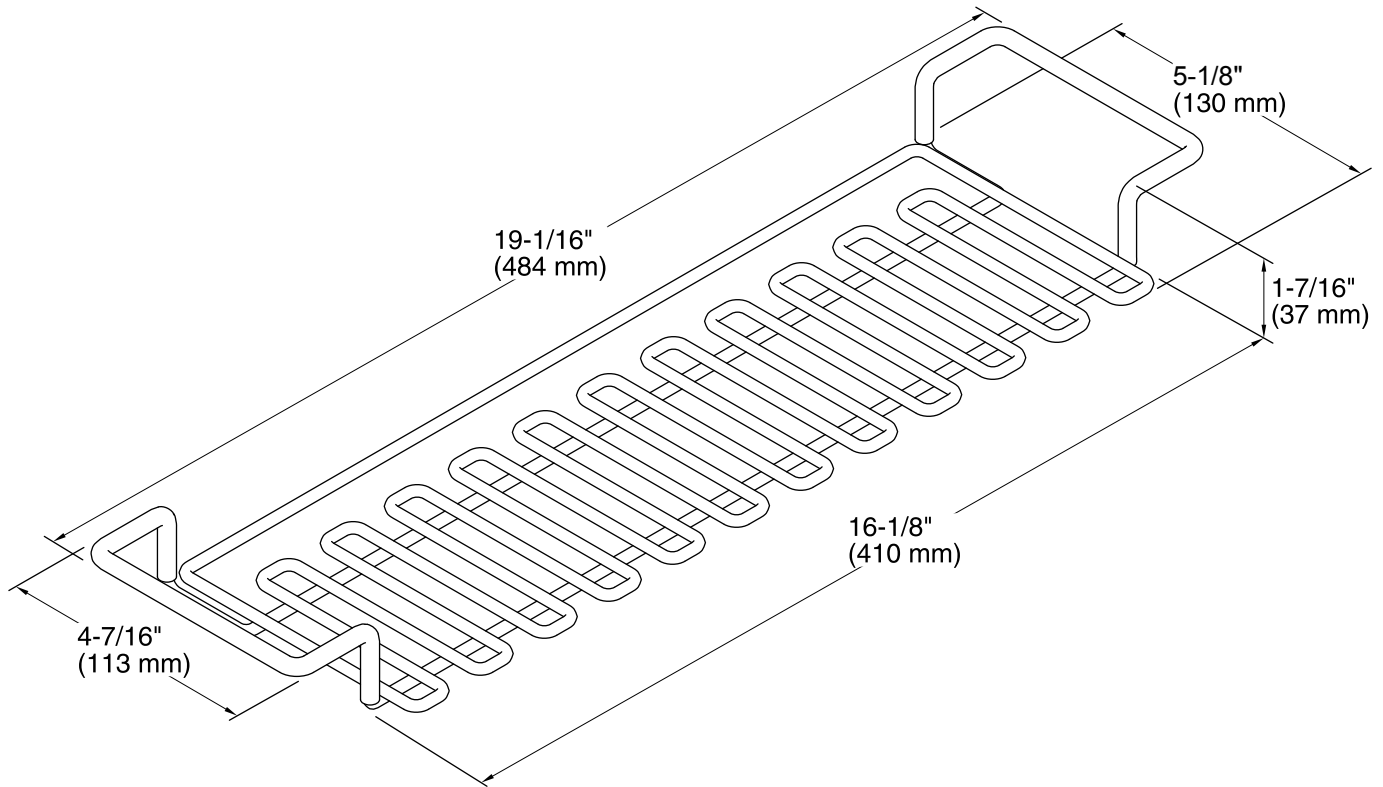

Features

- Positions directly over sink for drying scrubbers and sponges.
- Improves airflow to dishcloths to shorten drying time.
- Dishwasher safe.
- Fits K-3820, K-3821, K-3823, K-3838, K-3839, K-3935, K-3942, and K-3944 Vault™ kitchen sinks.
- Comes included with the K-5285-NA Strive® kitchen sink.
- 19-1/16" (484 mm) x 5-1/8" (130 mm) x 1-7/16" (37 mm)

Color	Code	Description
	ST	Stainless Steel

Technical Information

All product dimensions are nominal.