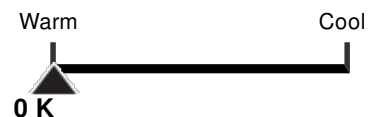

Light Appearance

Energy Used 65 watts

Product Information

Features

- General Service Reflector
- Household or Commercial use
- Long Life
- Brass Base

Product Specifications

Item Number	Technology	UPC	Voltage	Watts	Incandescent Equivalent	Lamp Shape	Base
S2808	Incandescent	*20045923028087	120	65	n/a	BR30	Medium
ANSI Base	Lamp Code	Dimmable/Non-Dimmable	Finish	MOL in inches	MOD in inches	Initial Lumens	Average Rated Hours
E26	65BR30/FL	Yes	n/a	5 3/8	3 3/4	685	2000
Kelvin Temp	Color	CRI	Beam Spread Deg	Pack	Package Type	ENERGY STAR	RoHS Compliant
n/a	n/a	n/a	n/a	48	Box	n/a	Yes