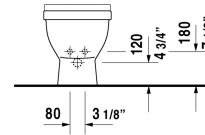

Bidet floor standing # 223010..00

| < 14 1/8" Inch > |

Bidet floor standing	Dimension	Weight	Order number
with overflow, cUPC listed, with tap platform, fixings included			
Colors			
00 White			
Variant			
	14 1/8" x 22" Inch	53.2 lb	223010..00
Sanitary ceramics with the special WonderGliss surface finish will remain clean and attractive-looking for a long time to come. When ordering WonderGliss please add a "1" as eleventh digit to the model number.			

All drawings contain the necessary measurements which are subject to standard tolerances. They are stated in inch & mm and are non-binding. Exact measurements, in particular for customized installation scenarios, can only be taken from the finished ceramic piece.