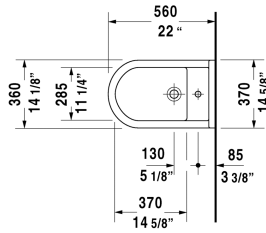

Bidet floor standing # 223010..00

| < 14 1/8" Inch > |

Bidet floor standing	Dimension	Weight	Order number
with overflow, cUPC listed, with tap platform, fixings included			
Colors			
00 White			
Variant			
	14 1/8" x 22" Inch	53.2 lb	223010..00
Sanitary ceramics with the special WonderGliss surface finish will remain clean and attractive-looking for a long time to come. When ordering WonderGliss please add a "1" as eleventh digit to the model number.			

All drawings contain the necessary measurements which are subject to standard tolerances. They are stated in inch & mm and are non-binding. Exact measurements, in particular for customized installation scenarios, can only be taken from the finished ceramic piece.