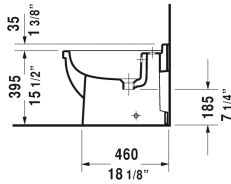

Bidet floor standing # 223010..00

| < 14 1/8" Inch > |

Bidet floor standing	Dimension	Weight	Order number
with overflow, cUPC listed, with tap platform, fixings included			
Colors			
00 White			
Variant			
	14 1/8" x 22" Inch	53.2 lb	223010..00
Sanitary ceramics with the special WonderGliss surface finish will remain clean and attractive-looking for a long time to come. When ordering WonderGliss please add a "1" as eleventh digit to the model number.			

All drawings contain the necessary measurements which are subject to standard tolerances. They are stated in inch & mm and are non-binding. Exact measurements, in particular for customized installation scenarios, can only be taken from the finished ceramic piece.