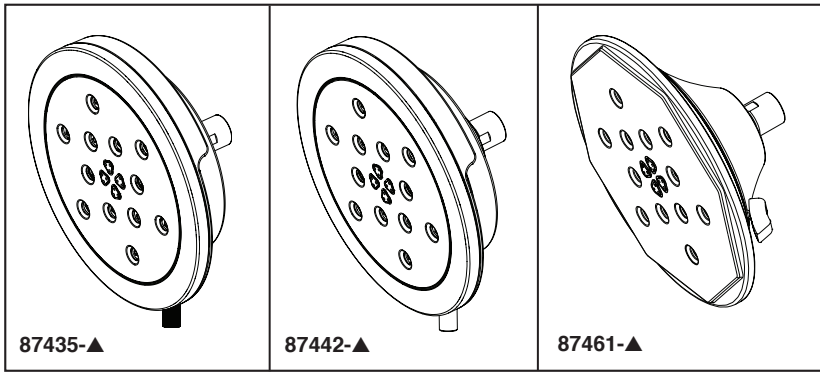

BRIZO®

MULTI-FUNCTION SHOWER HEAD

Submitted Model No.: _____

Specific Features: _____

87435-▲ Litze™ Collection

87442-▲ Atavis™ Collection

87461-▲ Rook™ Collection

▲ Designate finish suffix

FEATURES:

- 4-function shower head featuring H₂Okinetic® Technology

STANDARD SPECIFICATIONS:

- Shower head has 1/2"-14 NPSM female connection
- Maximum 1.75 gpm @ 80 psi, 6.6 L/min @ 550 kPa
- Wrench flats for tightening
- Shower head ball nut pivots, rotates and provides extra thread coverage
- Lever function control