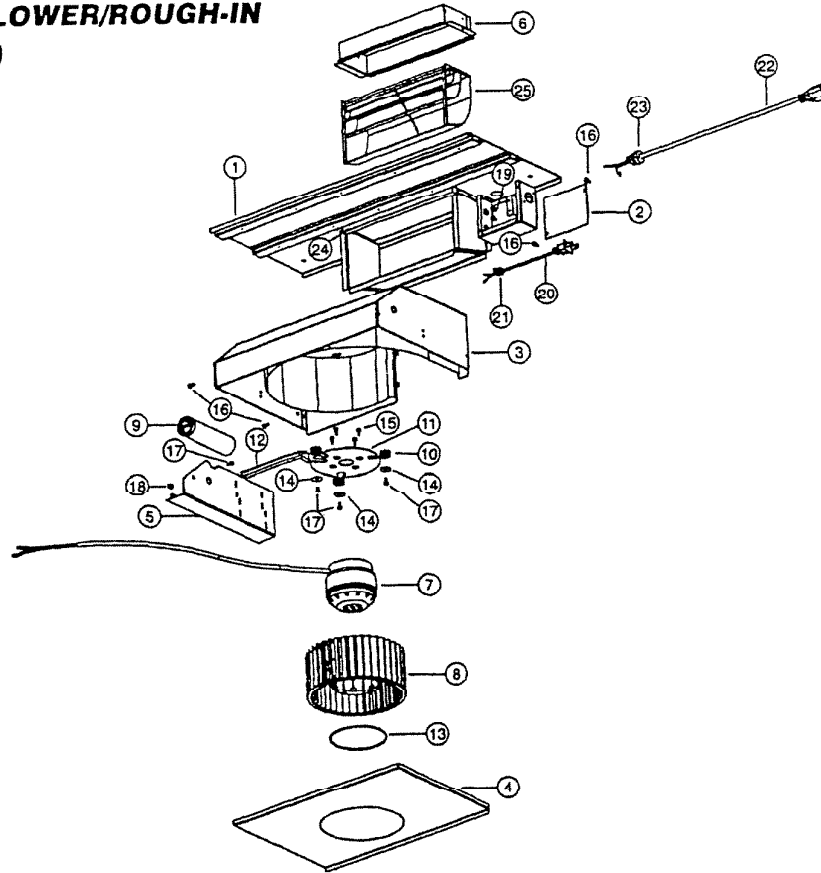

# SERVICE PARTS

## SINGLE BLOWER/ROUGH-IN (Model P5)

KEY #	PART NUMBER	DESCRIPTION	QTY
1	V12997	ROUGH-IN PLATE	1
2	V13230	OUTLET BOX COVER	1
3	V13233	BLOWER CHASSIS	1
4	V13235	BLOWER COVER	1
5	V13240	CAPACITOR COVER	1
6	V13296	ADAPTER & DAMPER	1
7	V01766	MOTOR 165W CW	1
8	V03400	BLOWER IMPELLER 7.094" x 3.375"CW	1
9	V02160	CAPACITATOR 15 MFD	1
10	V02001	MOTOR GROMMET G-431-1	3
11	V11705	MOTOR MOUNT	1
12	V01857	WIRE LOOM	1
13	V01810	IMPELLER RING	1
14	V00871	WASHER 3/16"DI X 3/4"DE	3
	V01831	8" TIE RAP	2
15	V01927	METRIC SCREW M4 X 6MM PAN QDRX	4
	V11614	WIRE #18 TEW BROWN X 10"	1
16	V00606	SCREW #8 X 3/8", T/B, #8 HEAD	2
17	V01869	MACHINE SCREW # 6-32 X 1/4"	4
18	V01582	LOCK NUT #6-32	1
19	V00613	SCREW #10-32 X 3/8, T/F, GREEN	2
20	V03494	36" BLOWER POWER CORD	1
21	V03495	STRAIN RELIEF FOR BLOWER POWER CORD	1
22	V03496	POWER CORD, 120 VOLTS	1
23	V00660	STRAIN RELIEF FOR POWER CORD	1
24	V03577	FOAM 1/2" X 1/2" X 10"	1
25	V03500	AIR DEFLECTOR	1