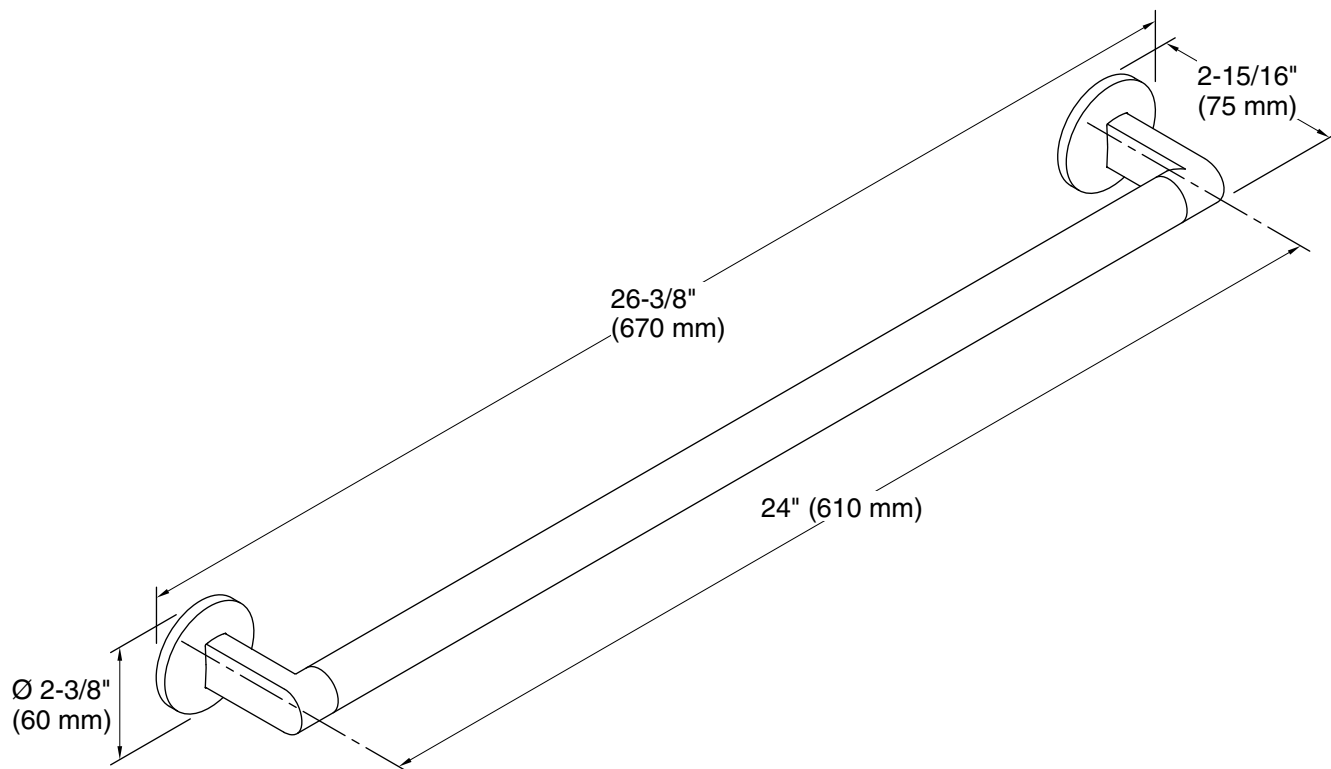

Features

- Coordinates with Components faucets and shower trim to complete your bathroom.

Material

- Premium metal construction for durability and reliability.
- KOHLER finishes resist corrosion and tarnishing.

Color	Code	Description
	CP	Polished Chrome
	BN	Vibrant® Brushed Nickel
	BL	Matte Black

Technical Information

All product dimensions are nominal.

Material: Zinc, Brass

Notes

Install this product according to the installation instructions.