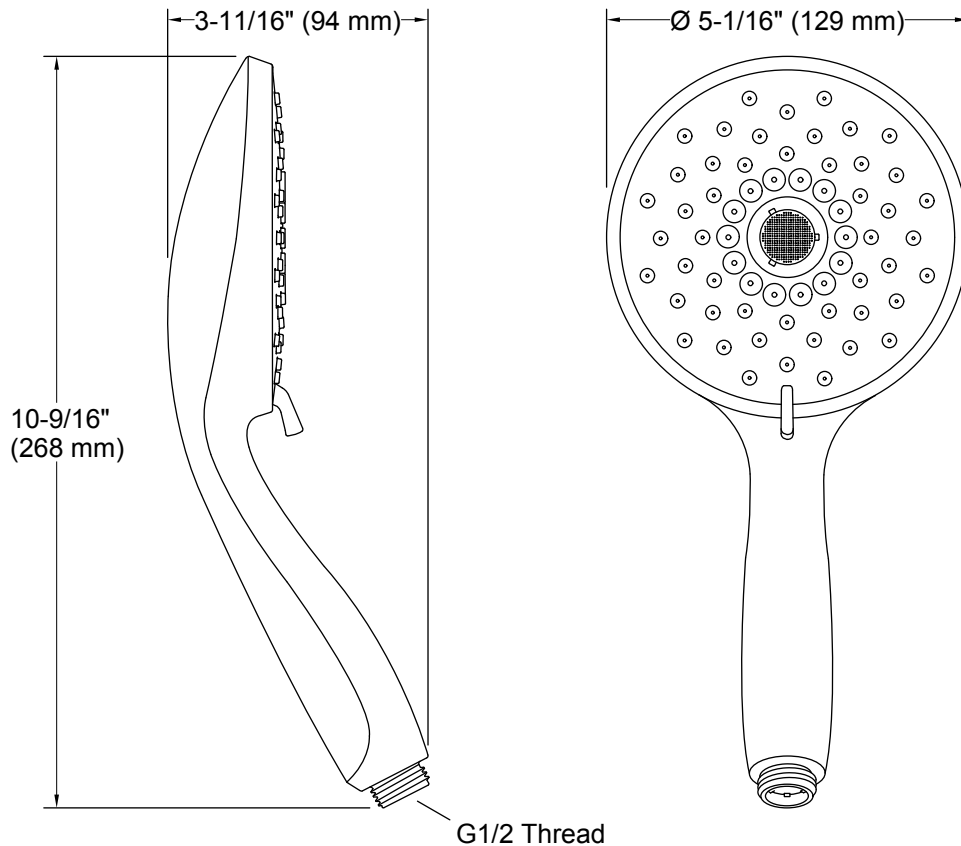

Technical Information

All product dimensions are nominal.

Handshower:

Rated maximum flow: 2.5 gal/min (9.5 l/min)

Notes

Install this product according to the installation instructions.

Plumbing codes require an atmospheric vacuum breaker (such as Kohler Model K-9660) be installed in-line with handshowers. Please consult with local plumbing officials.

ADA, OBC, CSA B651 compliant when installed to the specific requirements of these regulations.