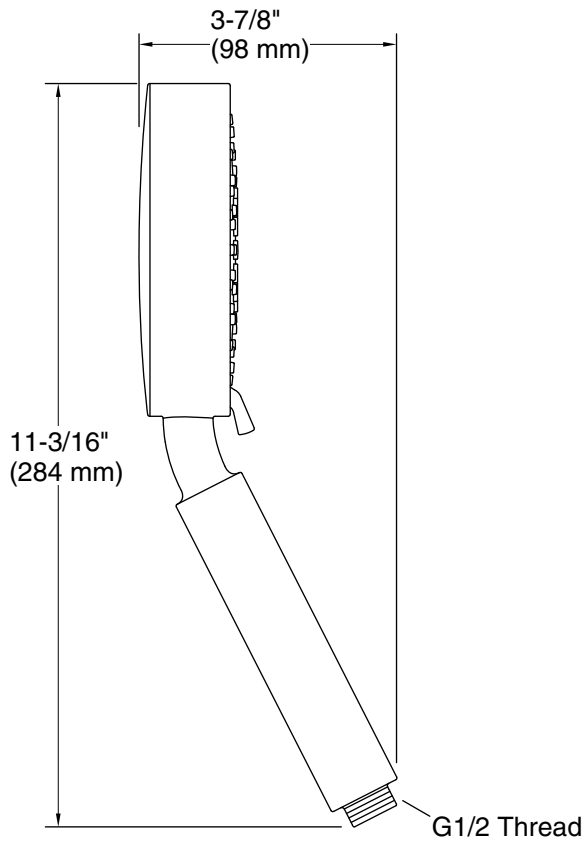

Technical Information

All product dimensions are nominal.

Drain included: No

Handshower:

Rated maximum flow: 1.75 gal/min (6.6 l/min)

Notes

Install this product according to the installation instructions.

Plumbing codes require an atmospheric vacuum breaker be installed in-line with handshowers.

Please consult with local plumbing officials.

ADA, OBC, CSA B651 compliant when installed to the specific requirements of these regulations.