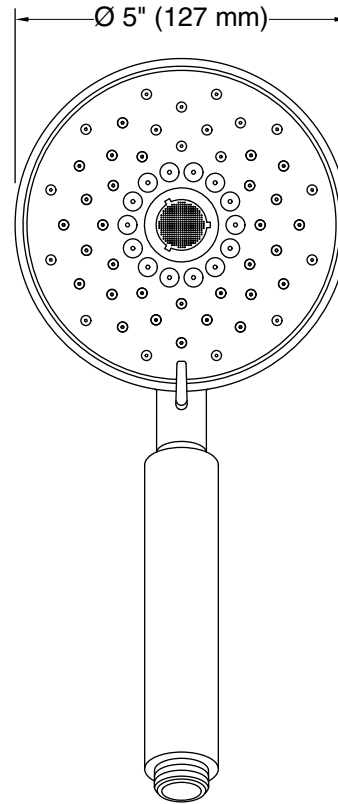

Technical Information

All product dimensions are nominal.

Drain included: No

Handshower:

Rated maximum flow: 1.75 gal/min (6.6 l/min)

Notes

Install this product according to the installation instructions.

Plumbing codes require an atmospheric vacuum breaker be installed in-line with handshowers.

Please consult with local plumbing officials.

ADA, OBC, CSA B651 compliant when installed to the specific requirements of these regulations.