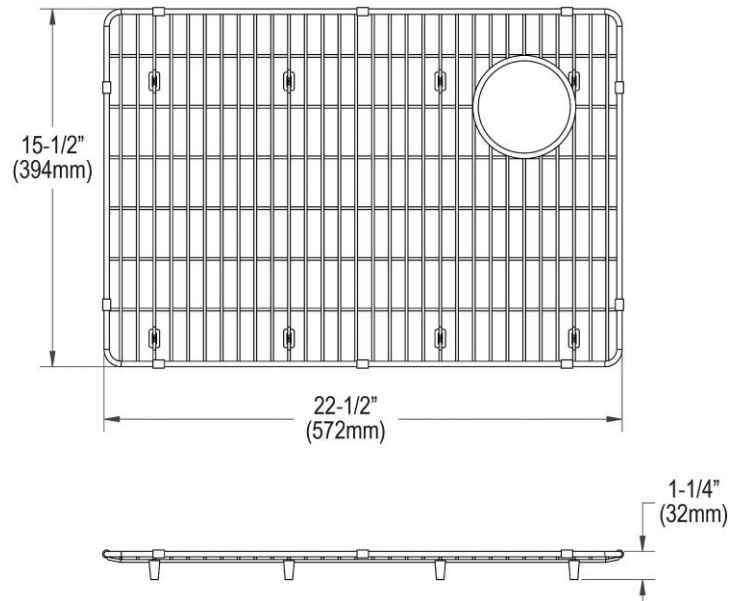

Material:	Stainless Steel
Finish:	Polished Stainless Steel
Dimensions:	22-1/2" x 15-1/2" x 1-1/4"

AMERICAN PRIDE. A LIFETIME TRADITION.
Like your family, the Elkay family has values and traditions that endure. For almost a century, Elkay has been a family-owned and operated company, providing thousands of jobs that support our families and communities.

[Clean and Care Manual (PDF)](#)
[Clean and Care Manual (PDF)](#)
[Warranty (PDF)](#)