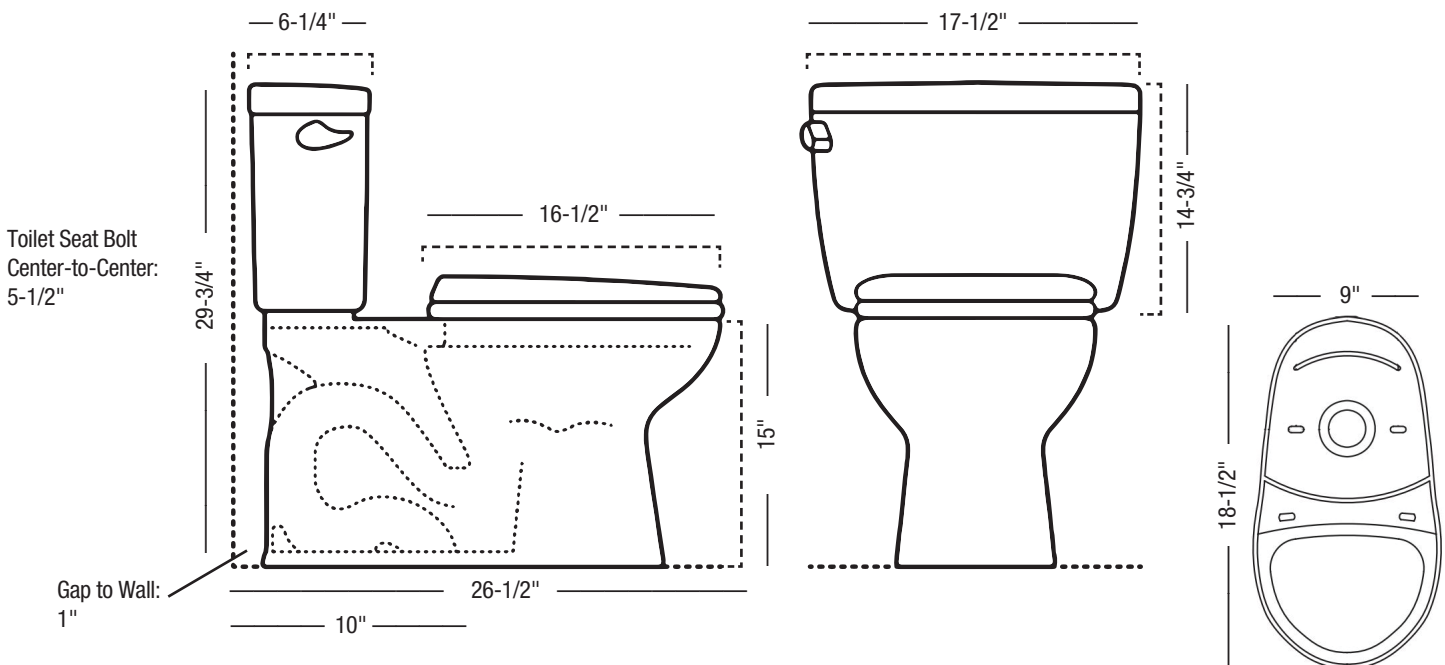

Warranty and Codes

This product comes complete with installation, operating, care and maintenance instructions. All PROFLO fixtures carry a lifetime limited warranty on vitreous china and a 5-year limited warranty on fittings. In an effort to continually improve our products, we will make design changes from time to time. We reserve the right to ship newly designed product to fill any order unless we agree in writing to do otherwise.