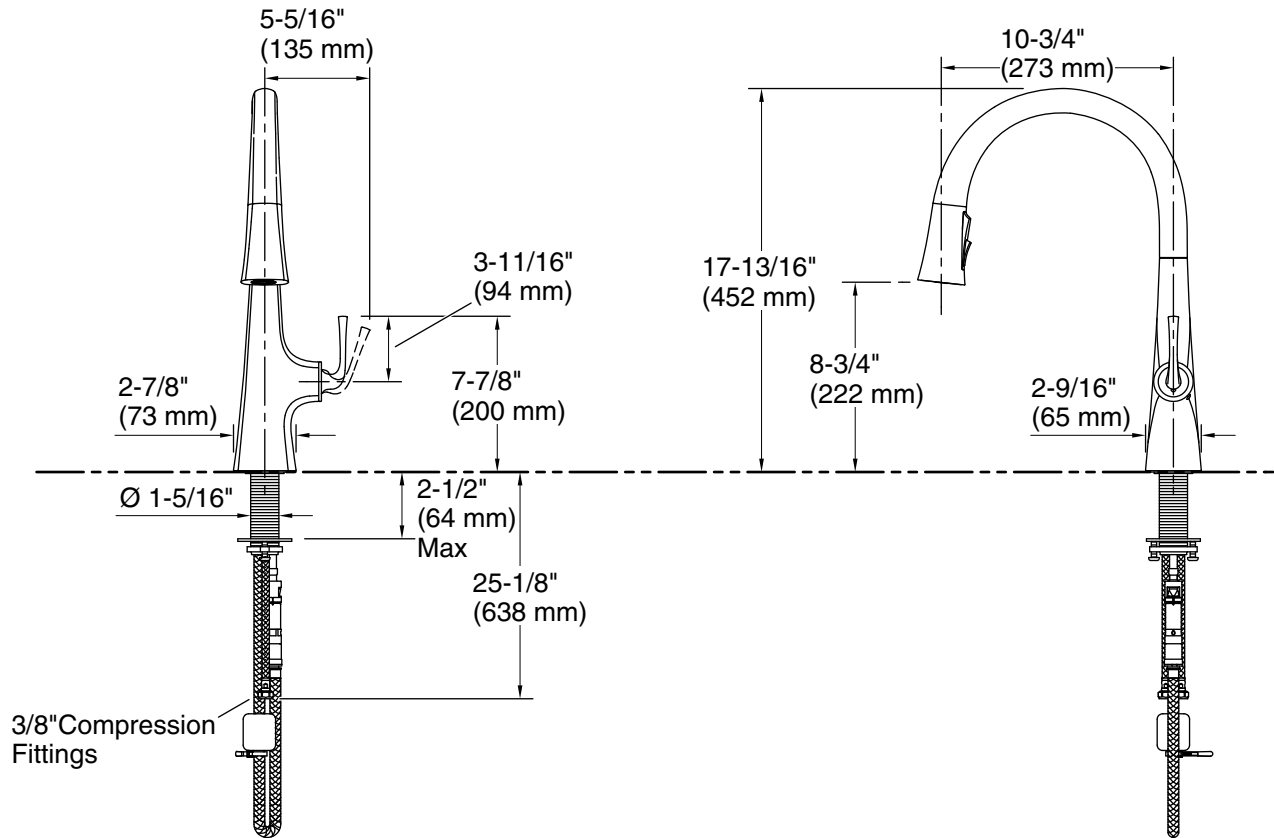

#### Adapters, Rough-in and Extension Kits

1012715 Range: 2-1/2" (64 mm) - 4-5/8" (118 mm)

### Technical Information

All product dimensions are nominal.

#### Spout:

Spout reach: 10-3/4" (273 mm)