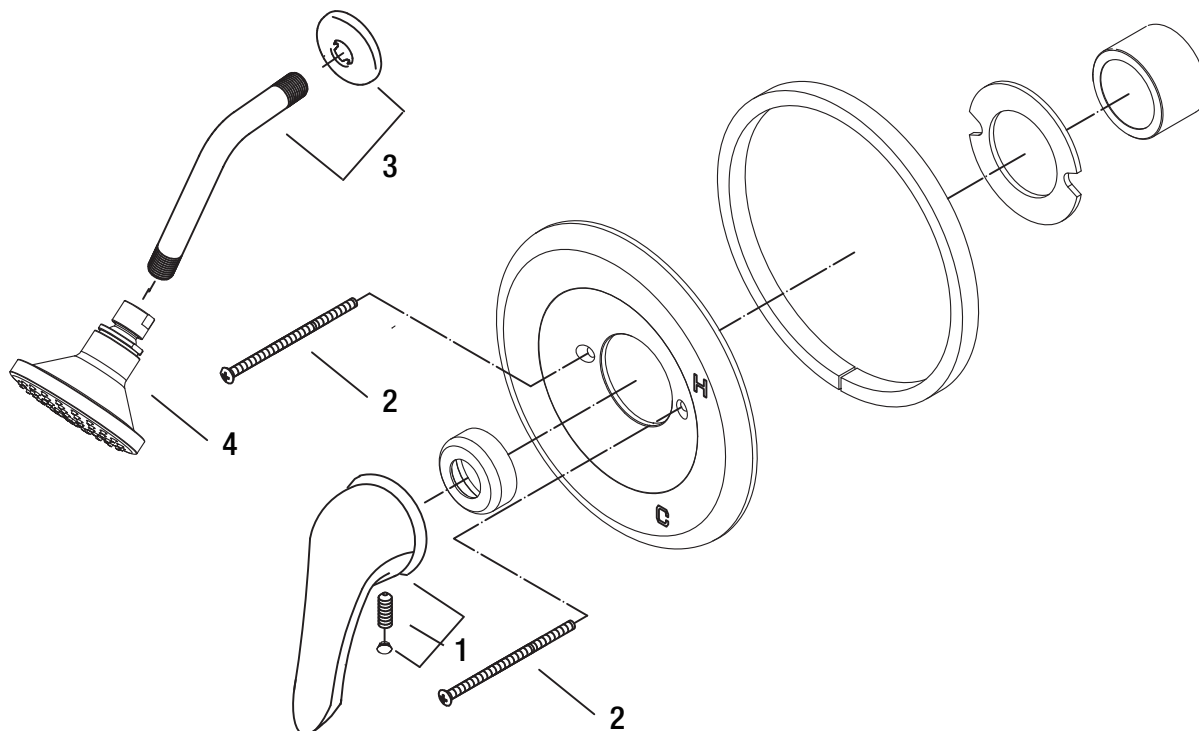

PF6820G ALVORD SINGLE HANDLE SHOWER ONLY TRIM KIT

Model Numbers

PF6820GCP
PF6820GZBN

PF6820GCP

NO.	ITEM	PART NUMBER	MATERIAL TYPE
1	Metal handle	OBPF7654074*	Zinc
2	Escutcheon screw (set of 2)	OBPF1654271*	S/S
3	Shower arm with flange	PFSK46*	S/S
4	Showerhead	PFSH305G*	ABS+Brass

* Specify Finish

Warranty and Codes

This product comes complete with installation, operating, care and maintenance instructions. This PROFLO faucet carries a limited lifetime warranty when installed in residential applications. The warranty is five years in commercial applications. This product meets ASME: A112.18.1. Compliant with lead content requirements of US Senate Bill S.3874