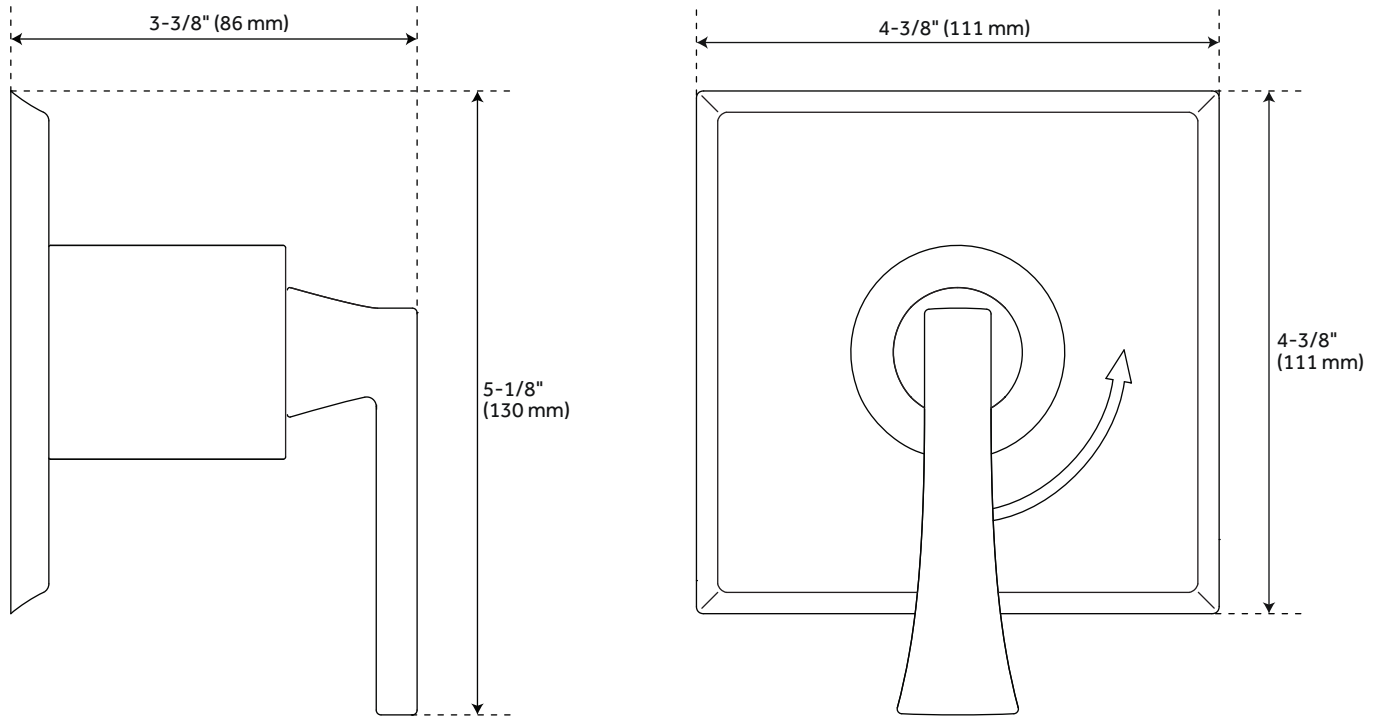

### FEATURES

- Material: Brass
- Shape: Square
- Design: Modern
- Handle Type: Lever
- Installation Type: Wall Mount
- Assembly Required: No
- Mounting Hardware Included: Yes
- Metal Handle
- For Proper Installation, Requires Use of a Thermostatic Valve and Trim
- Optional Rough-In Valve

### FEATURES

- Width: 4-3/8"
- Height: 4-3/8"
- Depth: 3-3/8"
- Wall Thickness Range: 1" to 1-3/4"