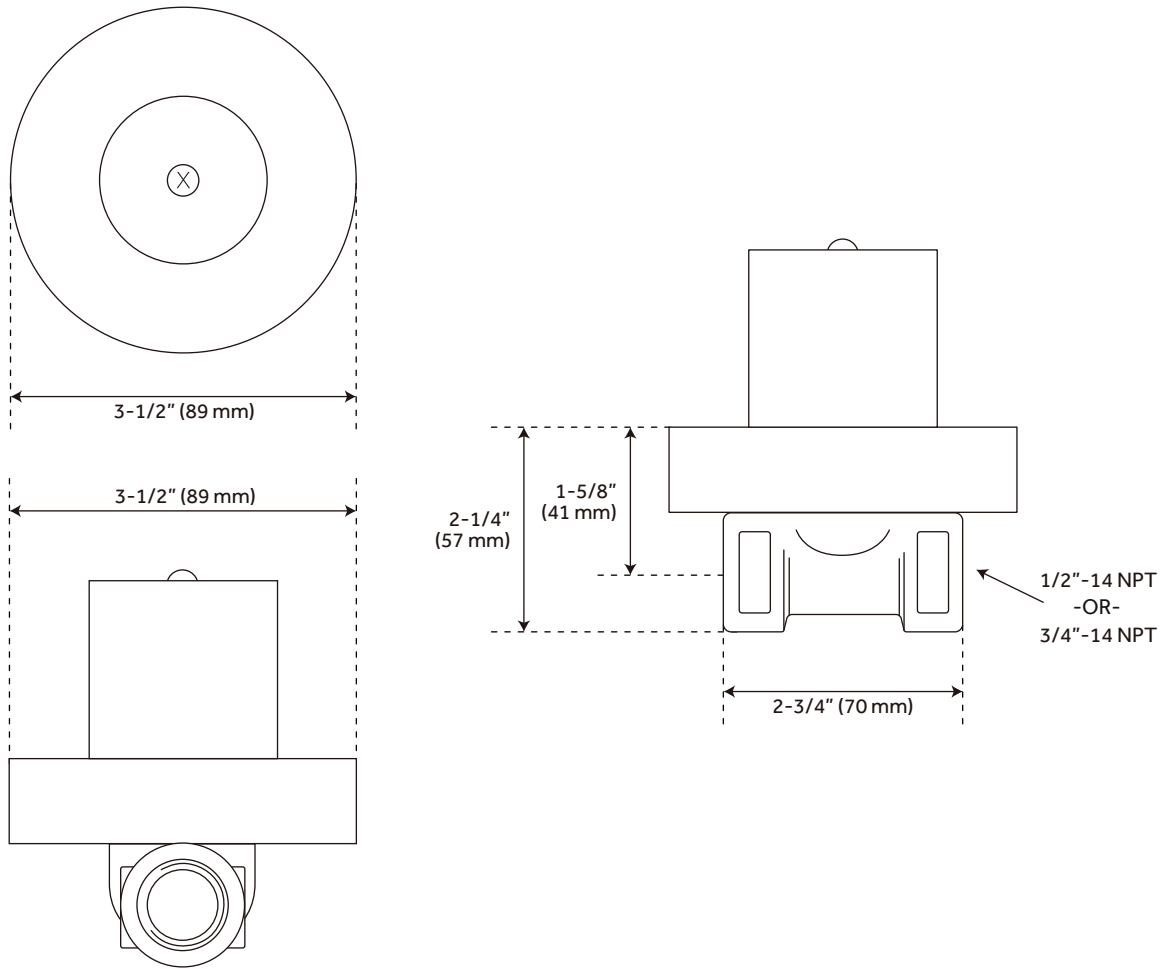

VILAMONTE

OPTIONAL VOLUME CONTROL ROUGH-IN VALVE WITH 1/2" -OR- 3/4" CONNECTION

SKU: 948910

FEATURES

- Bronze Valve Body
- Ceramic Cartridge
- Recommended Valve Installation
  Depth: 1-5/8" to 2-3/8"

CODES/STANDARDS

- cUPC
- ASME A112.18.1/CSA B125.1
- Massachusetts Accepted