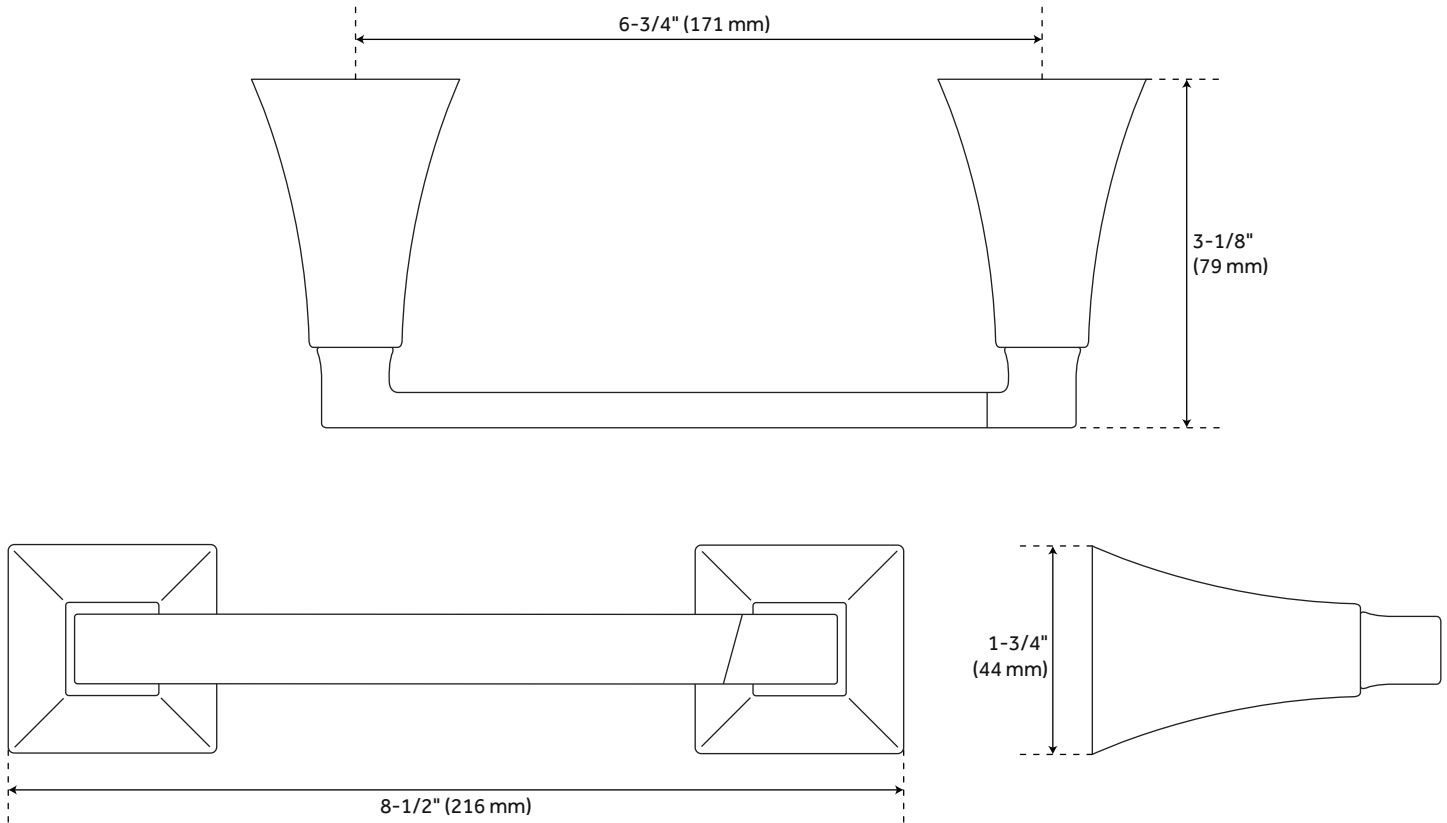

VILAMONTE

TOILET PAPER HOLDER

SKU: 948229

FEATURES

- Installation Type: Wall Mount
- Design: Modern
- Material: Zinc
- Mounting Hardware Included: Yes
- Mounting Hardware Concealed: Yes
- Assembly Required: No

CONTENTS

TOILET PAPER HOLDER PAGE 2

REVISED 03/30/2021

VILAMONTE

TOILET PAPER HOLDER

SKU: 948229

FEATURES

- Length: 8-1/2"
- Height: 1-3/4"
- Depth: 3-1/8"
- Base Plate Length: 1-3/4"
- Base Plate Height: 1-3/4"

PRODUCT IMAGE

All dimensions and specifications are nominal and may vary. Use actual products for accuracy in critical situations.

PAGE 2
Code: SHVLTH