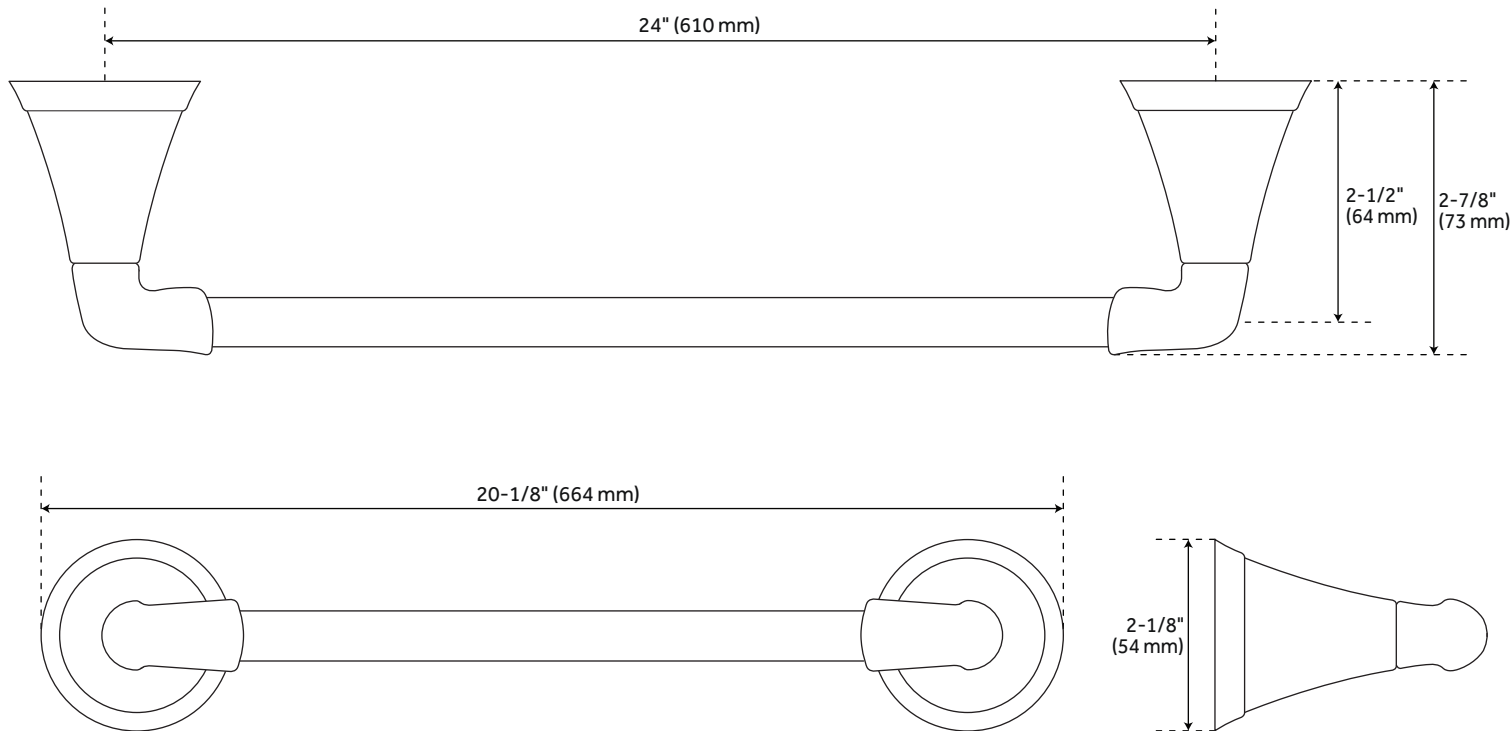

## FEATURES

- Length: 20-1/8"
- Height: 2-1/8"
- Depth: 2-7/8"
- Base Plate Diameter: 2-1/8"
- Centers: 18"

## PRODUCT IMAGE

All dimensions and specifications are nominal and may vary. Use actual products for accuracy in critical situations.

PAGE 2  
Code: SHPR18TB

## FEATURES

Length: 26-1/8"  
Height: 2-1/8"  
Depth: 2-7/8"  
Base Plate Diameter: 2-1/8"  
Centers: 24"