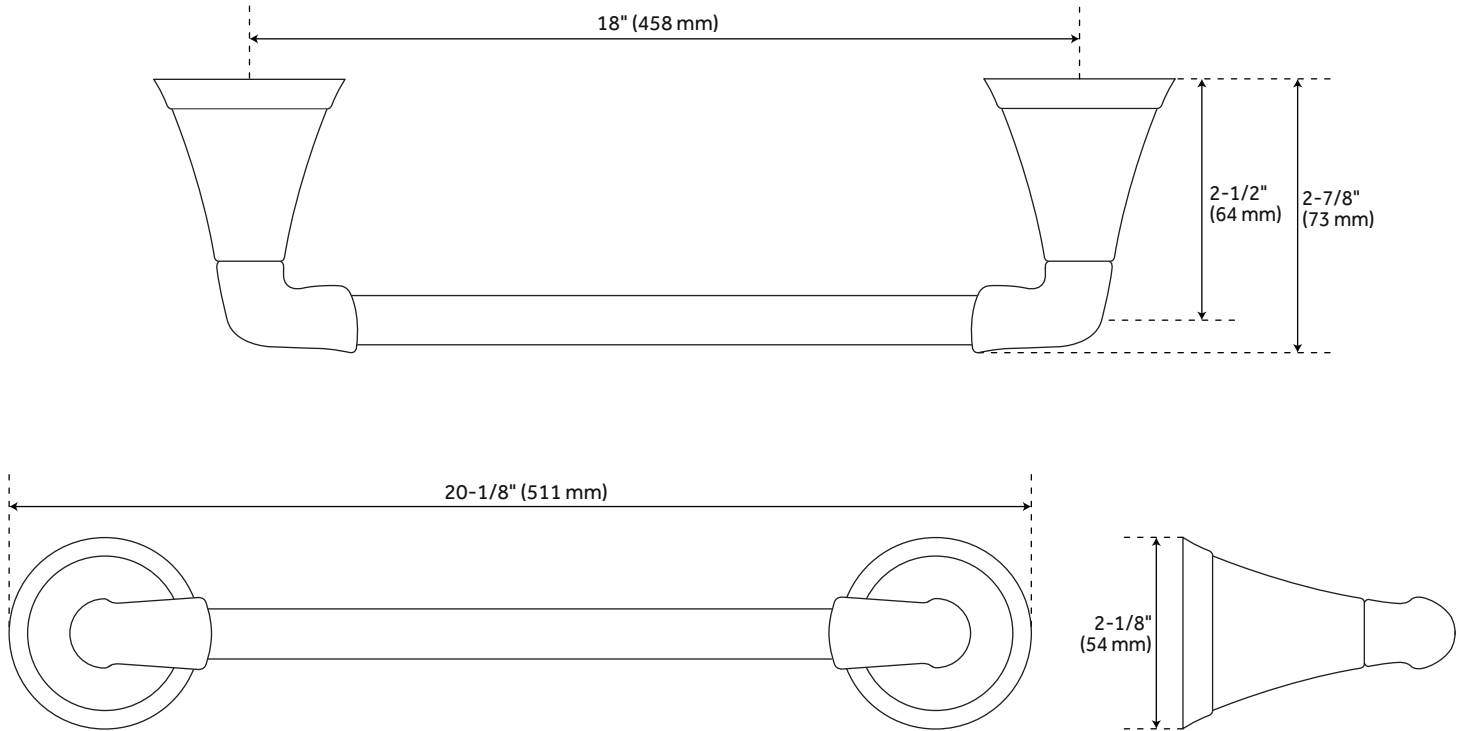

## FEATURES

- Material: Zinc
- Installation Type: Wall Mount
- Design: Modern
- Mounting Hardware Included: Yes
- Mounting Hardware Concealed: Yes
- Assembly Required: No

## CONTENTS

- 18" TOWEL BAR ..... PAGE 2
- 24" TOWEL BAR ..... PAGE 3

REVISED 03/25/2021

## FEATURES

- Length: 20-1/8"
- Height: 2-1/8"
- Depth: 2-7/8"
- Base Plate Diameter: 2-1/8"
- Centers: 18"

## FEATURES

Length: 26-1/8"  
Height: 2-1/8"  
Depth: 2-7/8"  
Base Plate Diameter: 2-1/8"  
Centers: 24"