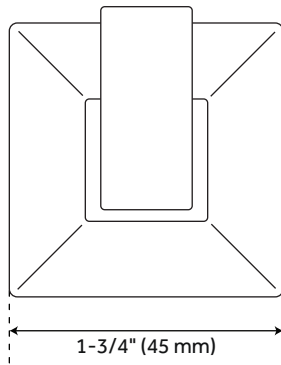

VILAMONTE

ROBE HOOK

SKU: 948227

FEATURES

- Installation Type: Wall Mount
- Design: Modern
- Material: Zinc
- Mounting Hardware Included: Yes
- Mounting Hardware Concealed: Yes
- Assembly Required: No

CONTENTS

ROBE HOOK PAGE 2

REVISED 03/30/2021

VILAMONTE

ROBE HOOK

SKU: 948227

FEATURES

Length: 1-3/4"

Height: 1-7/8"

Depth: 3"

Base Plate Length: 1-3/4"

Base Plate Height: 1-3/4"

PRODUCT IMAGE

All dimensions and specifications are nominal and may vary. Use actual products for accuracy in critical situations.

PAGE 2
Code: SHVLRH