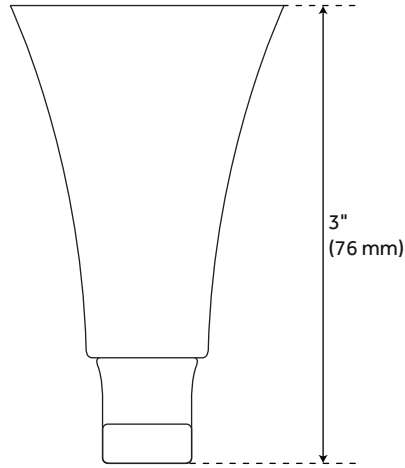

VILAMONTE

ROBE HOOK

SKU: 948227

FEATURES

- Installation Type: Wall Mount
- Design: Modern
- Material: Zinc
- Mounting Hardware Included: Yes
- Mounting Hardware Concealed: Yes
- Assembly Required: No

CONTENTS

ROBE HOOK PAGE 2

REVISED 03/30/2021

VILAMONTE

ROBE HOOK

SKU: 948227

FEATURES

Length: 1-3/4"

Height: 1-7/8"

Depth: 3"

Base Plate Length: 1-3/4"

Base Plate Height: 1-3/4"

PRODUCT IMAGE

All dimensions and specifications are nominal and may vary. Use actual products for accuracy in critical situations.

PAGE 2
Code: SHVLRH