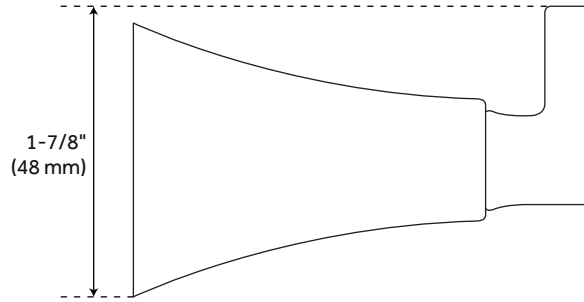

VILAMONTE

ROBE HOOK

SKU: 948227

FEATURES

- Installation Type: Wall Mount
- Design: Modern
- Material: Zinc
- Mounting Hardware Included: Yes
- Mounting Hardware Concealed: Yes
- Assembly Required: No

CONTENTS

ROBE HOOK PAGE 2

REVISED 03/30/2021

VILAMONTE

ROBE HOOK

SKU: 948227

FEATURES

Length: 1-3/4"

Height: 1-7/8"

Depth: 3"

Base Plate Length: 1-3/4"

Base Plate Height: 1-3/4"

PRODUCT IMAGE

All dimensions and specifications are nominal and may vary. Use actual products for accuracy in critical situations.

PAGE 2
Code: SHVLRH