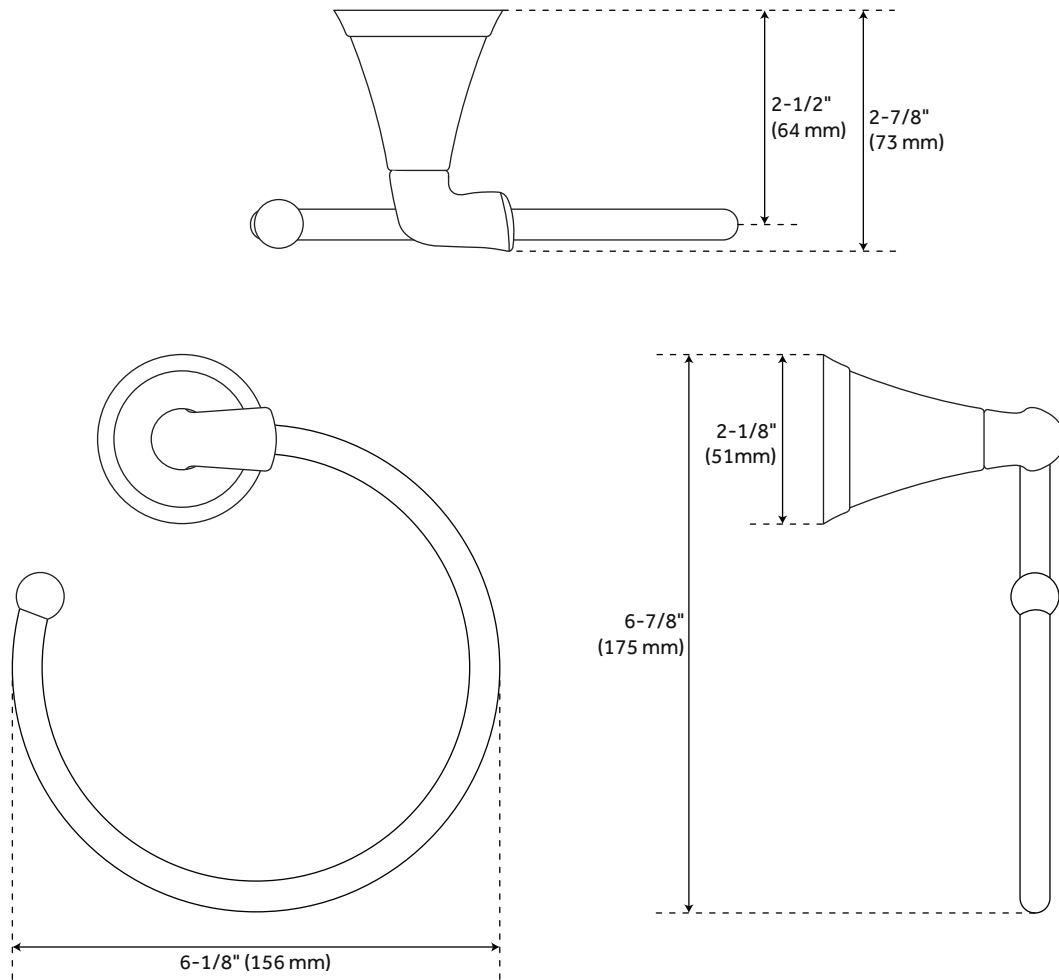

PROVINCETOWN

TOWEL RING

SKU: 948210

FEATURES

- Installation Type: Wall Mount
- Design: Modern
- Material: Zinc
- Mounting Hardware Included: Yes
- Mounting Hardware Concealed: Yes
- Assembly Required: No

CONTENTS

TOWEL RING PAGE 2

REVISED 03/30/2021

PROVINCETOWN

TOWEL RING

SKU: 948210

FEATURES

- Length: $6\text{-}1/8"$
- Height: $6\text{-}7/8"$
- Depth: $2\text{-}7/8"$
- Base Plate Diameter: $2\text{-}1/8"$

PRODUCT IMAGE

All dimensions and specifications are nominal and may vary. Use actual products for accuracy in critical situations.

PAGE 2
Code: SHPRTR