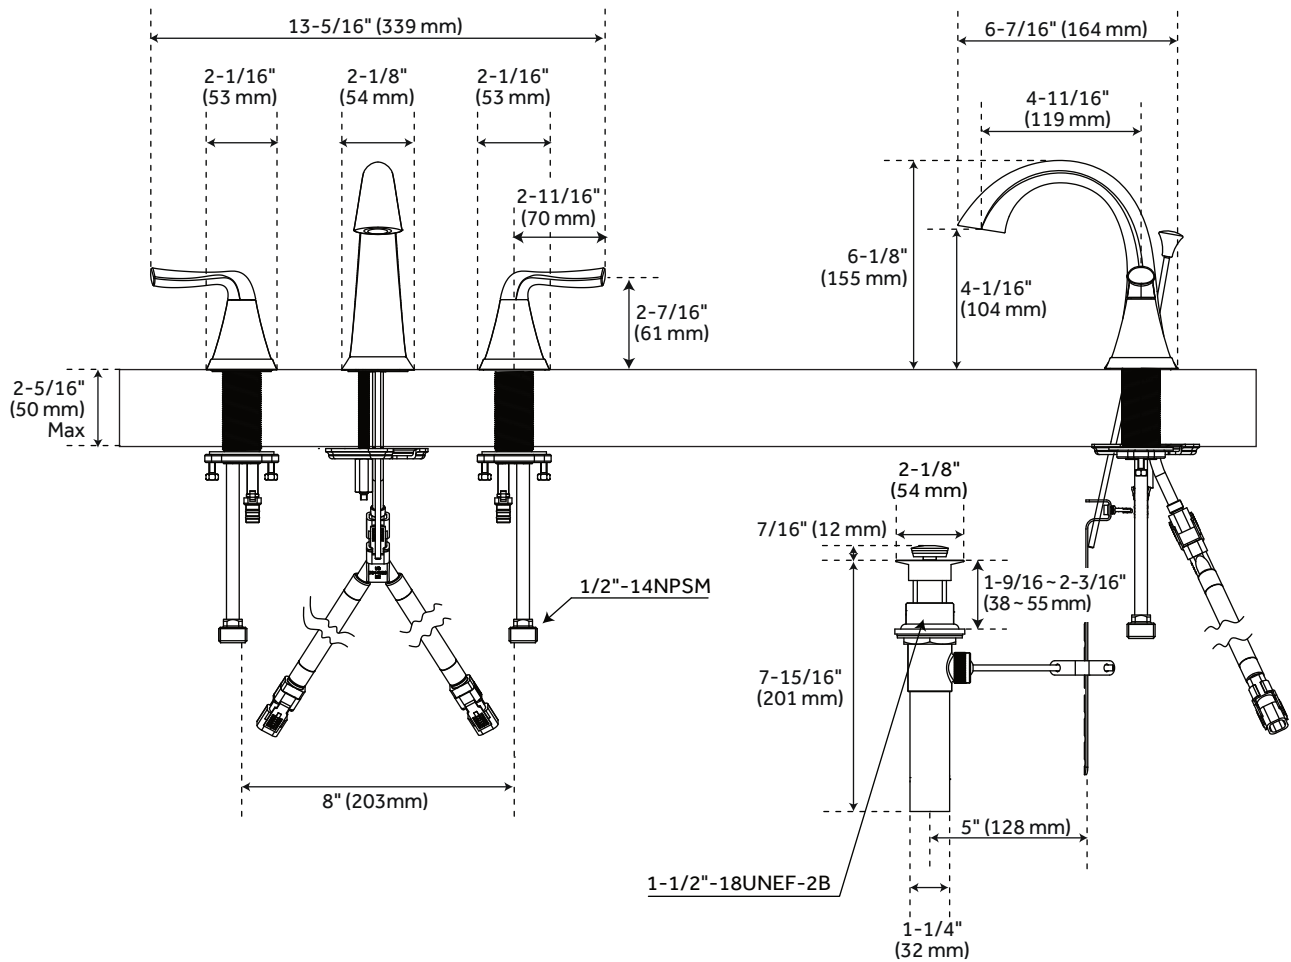

### FEATURES

- Installation Type: Widespread
- Handle Type: Lever
- Overflow Hole: Yes
- Design: Modern
- Faucet Material: Brass
- Ceramic Disc Cartridges: Yes
- Hot and Cold Indicators: No
- Drain Included: Yes
- Drain is Only Compatible With Sinks  
That Have an Overflow
- Requires 3-Hole Installation
- Metal Handles
- Quick Connect Hoses

### FEATURES

Max. Countertop Thickness: 2-5/16"  
Faucet Centers: 8"  
Length: 13-5/16"  
Width: 6-7/16"  
Height: 6-1/8"  
Height to Spout: 4-1/16"  
Spout Reach: 4-11/16"  
Handle Length: 2-11/16"  
Height to Bottom of Handle: 2-7/16"  
IPS: 1/2"  
Fits Drain Hole Size: 1-1/2"  
Flow Rate:  
1.2 gpm (4.5L/min) max @ 60 psi