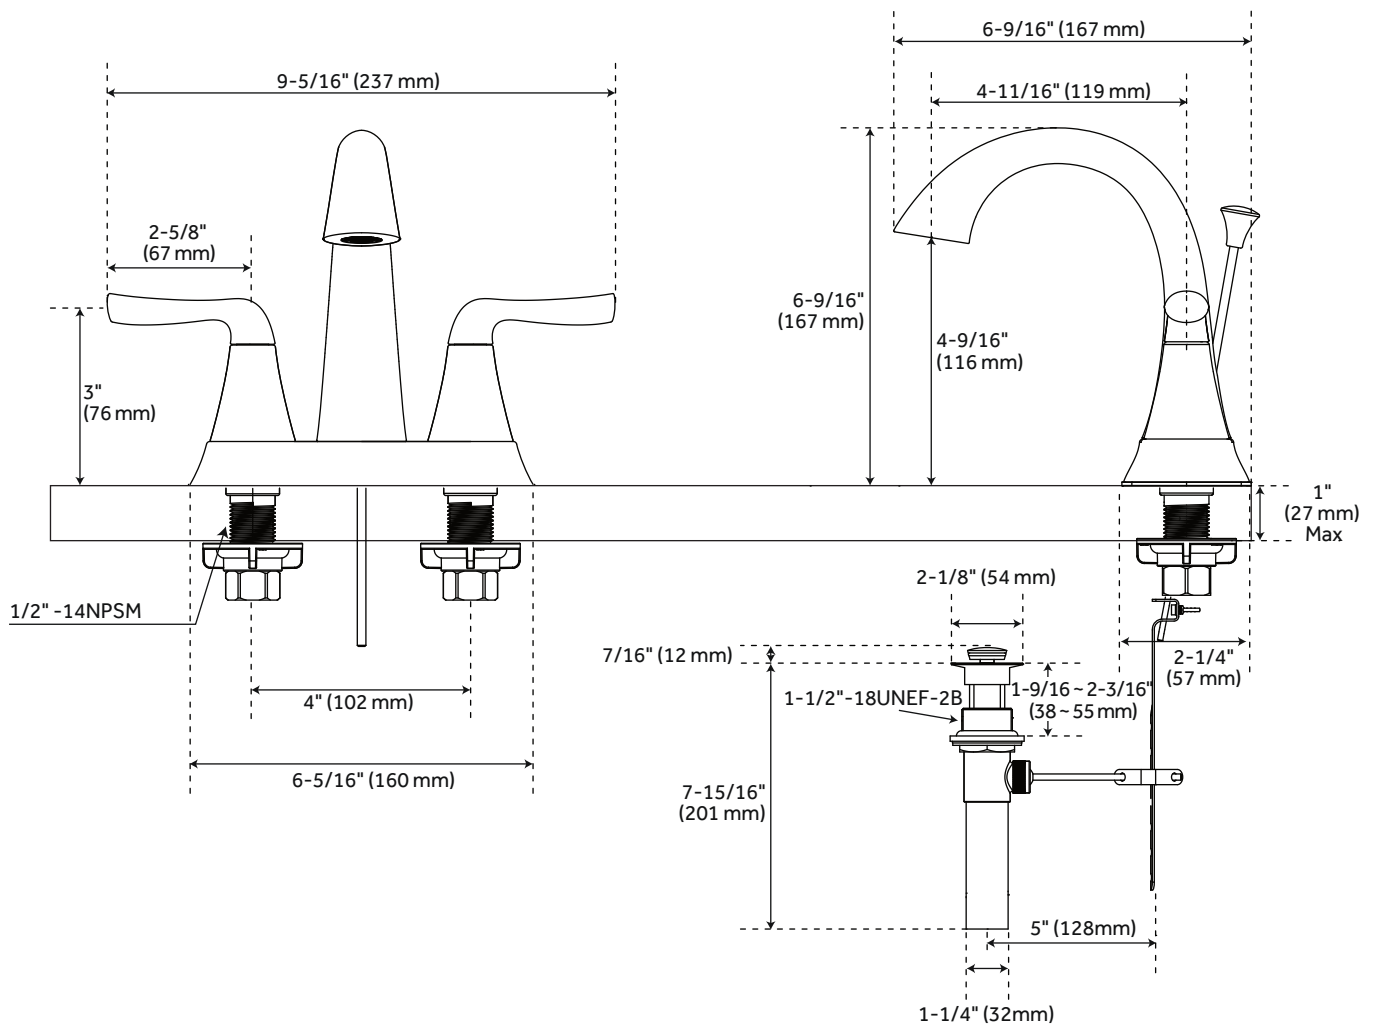

PROVINCETOWN

CENTERSET BATHROOM FAUCET

SKU: 948569

FEATURES

- Installation Type: Centerset
- Handle Type: Lever
- Overflow Hole: Yes
- Design: Modern
- Faucet Material: Brass
- Ceramic Disc Cartridges: Yes
- Hot and Cold Indicators: No
- Drain Included: Yes
- Drain is Only Compatible With Sinks That Have an Overflow
- Requires 3-Hole Installation
- Metal Handles

CONTENTS

FAUCET PAGE 2

REVISED 04/02/2021

PROVINCETOWN

CENTERSET BATHROOM FAUCET

SKU: 948569

FEATURES

- Max. Countertop Thickness: 1"
- Faucet Centers: 4"
- Length: 9-5/16"
- Width: 2-1/4"
- Height: 6-9/16"
- Height To Spout: 4-9/16"
- Spout Reach: 4-11/16"
- Base Plate Length: 6-9/16"
- Base Plate Width: 2-1/4"
- Handle Length: 2-5/8"
- Height To Bottom Of Handle: 3"
- Ips: 5/16"
- Fits Drain Hole Size: 1-1/2"
- Maximum Flow Rate: 1.2 Gpm (Gallons Per Minute)

PRODUCT IMAGE

All dimensions and specifications are nominal and may vary. Use actual products for accuracy in critical situations.

PAGE 2
Code: SHWSCP400