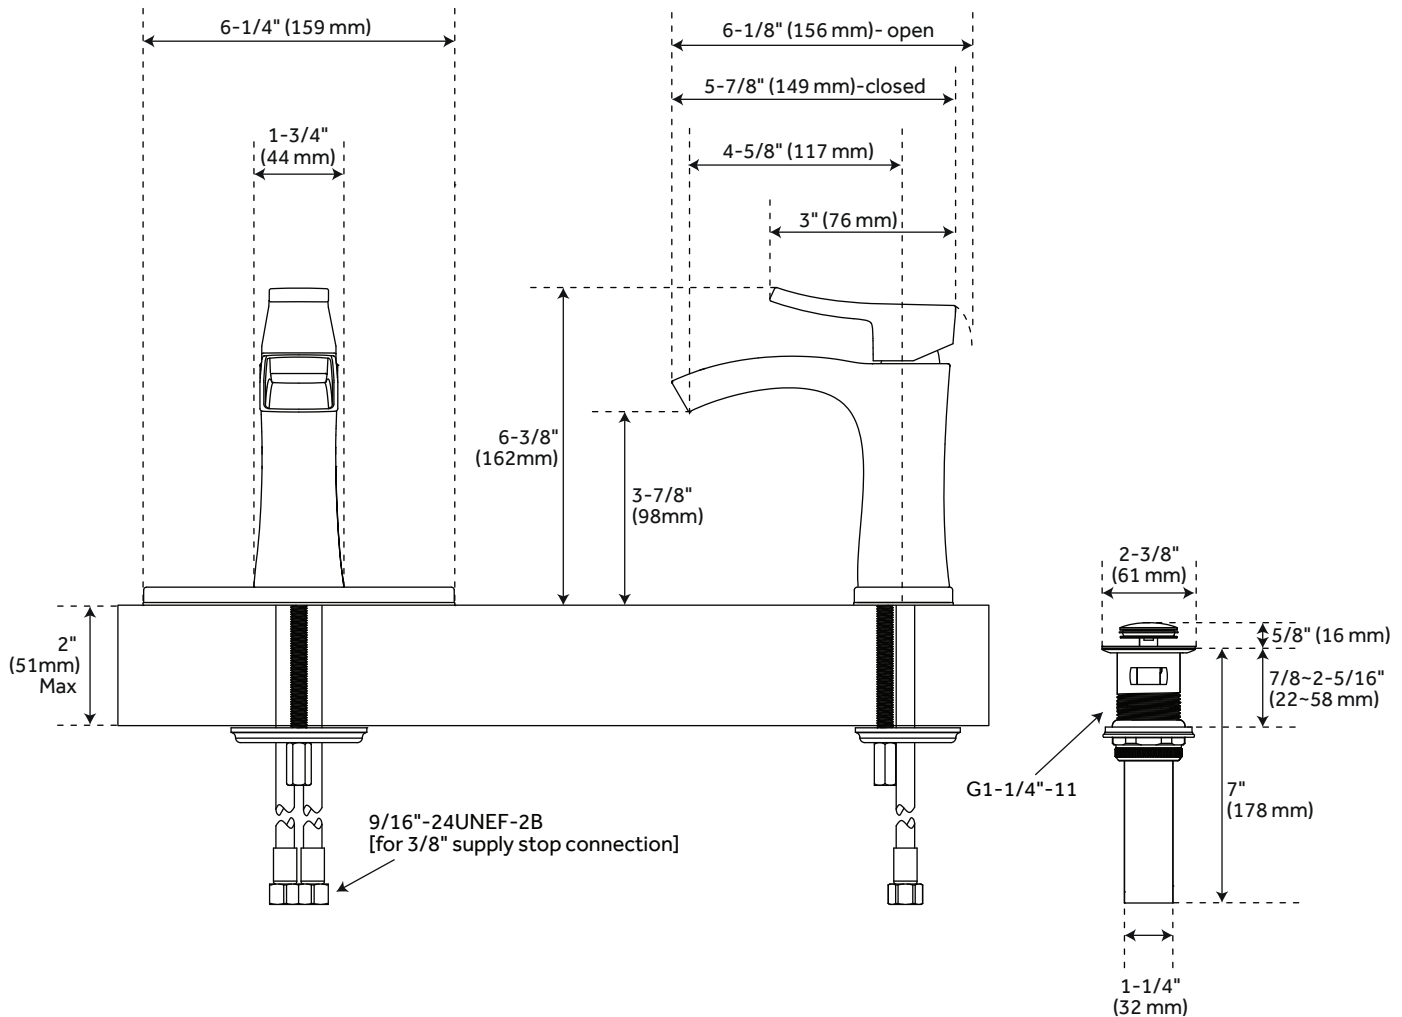

VILAMONTE

SINGLE-HOLE WATERFALL BATHROOM FAUCET

SKU: 948584

FEATURES

- Installation Type: Single-Hole
- Handle Type: Lever
- Overflow Hole: Yes
- Design: Modern
- Faucet Material: Brass
- Ceramic Disc Cartridges: Yes
- Hot and Cold Indicators: No
- Drain Included: Yes
- Drain is Only Compatible With Sinks That Have an Overflow
- Included Deck Plate Converts Faucet From a Single-Hole Installation to a 4" Centerset Spread

CONTENTS

FAUCET PAGE 2

REVISED 04/02/2021

VILAMONTE

SINGLE-HOLE WATERFALL BATHROOM FAUCET

SKU: 948584

FEATURES

- Max. Countertop Thickness: 2"
- Length: 6-1/4"
- Width: 5-7/8"
- Height: 6-3/8"
- Height to Spout: 3-7/8"
- Spout Reach: 4-5/8"
- Base Plate Length: 6-1/4"
- Base Plate Width: 2"
- Handle Length: 3"
- Height to Bottom of Handle: 6-1/8"
- IPS: 1/2"
- Fits Drain Hole Size: 1-1/2"
- Maximum Flow Rate:
1.2 gpm (4.5L/min) max @ 60 psi

PRODUCT IMAGE

All dimensions and specifications are nominal and may vary. Use actual products for accuracy in critical situations.

PAGE 2
Code: SHWSCVL105