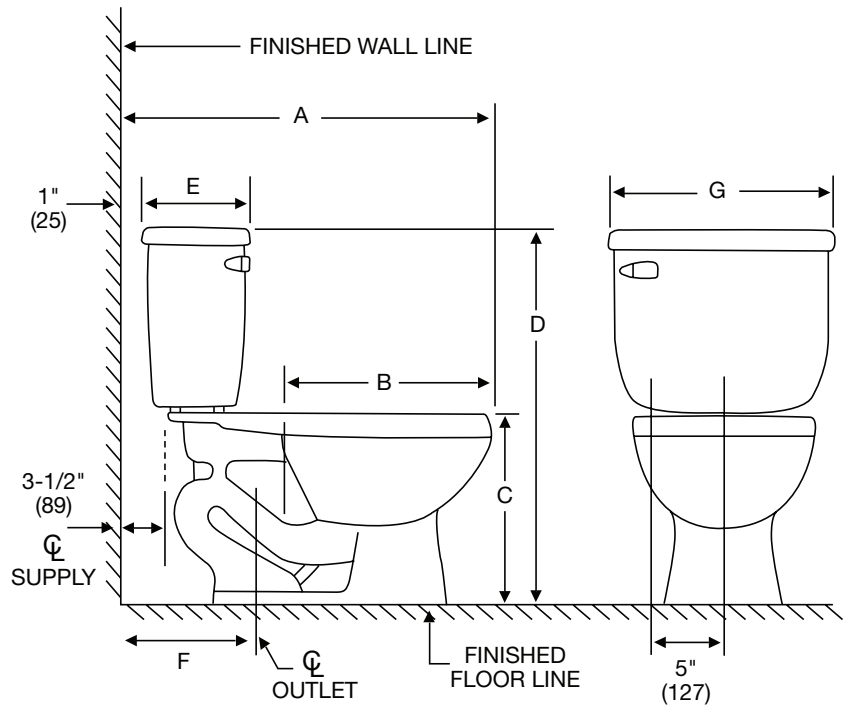

Warranty and Codes:

This product comes complete with installation, operating, care and maintenance instructions. All PROFLO fixtures carry a limited lifetime warranty on the vitreous china and a 5-year limited warranty on the parts and fittings. This product meets or exceeds ASME/ANSI A112.19.2M. In an effort to continually improve our products, we will make design changes from time to time. We reserve the right to ship newly designed product to fill any order unless we agree in writing to do otherwise.

	A	B	C	D	E	F	G
PF5114HE / PF1400T	30-1/2"	16-1/2"	15"	29-3/4"	9-3/4"	14"	15-3/4"
PF5114HE / PF1401T	32-1/2"	18-1/2"	15"	29-3/4"	9-3/4"	14"	15-3/4"
PF5114HE / PF1402T	32-1/2"	18-1/2"	16-1/4"	31"	9-3/4"	14"	15-3/4"
PF5114HE / PF1403T	32-1/2"	18-1/2"	17"	31-3/4"	9-3/4"	14"	15-3/4"
PF5110HE / PF1400T	26-1/2"	16-1/2"	15"	29-3/4"	6-1/4"	10"	17-1/2"
PF5110HE / PF1401T	28-1/2"	18-1/2"	15"	29-3/4"	6-1/4"	10"	17-1/2"
PF5110HE / PF1402T	28-1/2"	18-1/2"	16-1/4"	31"	6-1/4"	10"	17-1/2"
PF5110HE / PF1403T	28-1/2"	18-1/2"	17"	31-3/4"	6-1/4"	10"	17-1/2"
PF5112HE / PF1400T	28-1/2"	16-1/2"	15"	29-3/4"	8-1/2"	12"	15-3/4"
PF5112HE / PF1401T	30-1/2"	18-1/2"	15"	29-3/4"	8-1/2"	12"	15-3/4"
PF5112HE / PF1402T	30-1/2"	18-1/2"	16-1/4"	31"	8-1/2"	12"	15-3/4"
PF5112HE / PF1403T	30-1/2"	18-1/2"	17"	31-3/4"	8-1/2"	12"	15-3/4"
PF5112BHE / PF1400T	28-1/2"	16-1/2"	15"	26-3/4"	8-1/2"	12"	15-3/4"
PF5112BHE / PF1401T	30-1/2"	18-1/2"	15"	26-3/4"	8-1/2"	12"	15-3/4"
PF5112BHE / PF1402T	30-1/2"	18-1/2"	16-1/4"	28"	8-1/2"	12"	15-3/4"
PF5112BHE / PF1403T	30-1/2"	18-1/2"	17"	28-5/8"	8-1/2"	12"	15-3/4"