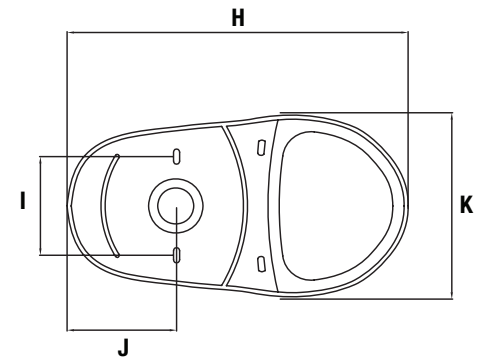

Footprint

	RF	EL	CH EL	ADA
	PF1400T	PF1401T	PF1402T	PF1403T
H	18-1/2"	18-1/2"	18-1/2"	18-1/2"
I	6"	6"	6"	6"
J	6-1/8"	6-1/2"	6-1/2"	6-1/2"
K	9"	9"	9"	9"