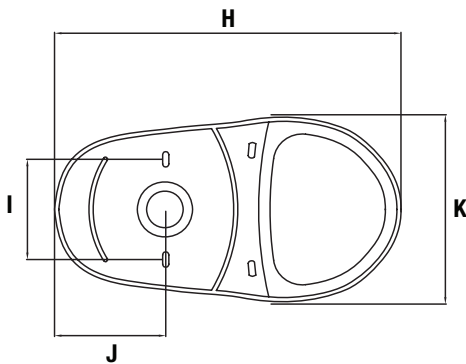

Footprint

	RF	EL	CH EL	ADA
	PF1400T	PF1401T	PF1402T	PF1403T
H	18-1/2"	18-1/2"	18-1/2"	18-1/2"
I	6"	6"	6"	6"
J	6-1/8"	6-1/2"	6-1/2"	6-1/2"
K	9"	9"	9"	9"

Warranty and Codes:

This product comes complete with installation, operating, care and maintenance instructions. All PROFLO fixtures carry a limited lifetime warranty on the vitreous china and a 5-year limited warranty on the fittings. This product meets or exceeds ASME/ANSI A112.19.2M. In an effort to continually improve our products, we will make design changes from time to time. We reserve the right to ship newly designed product to fill any order unless we agree in writing to do otherwise.