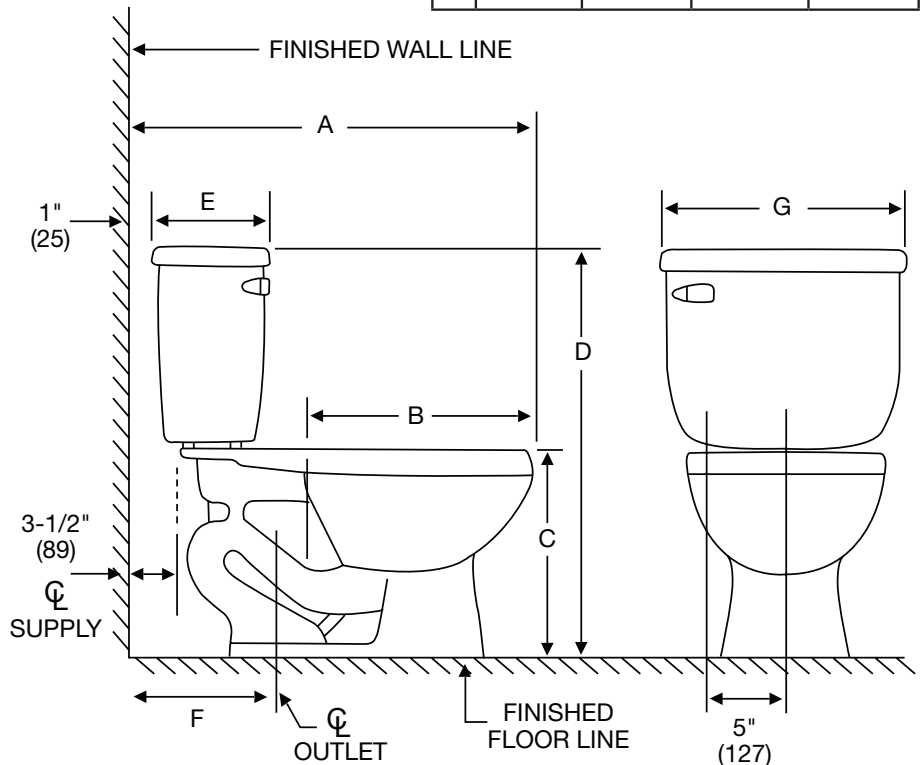

Footprint

	RF	EL	CH EL	ADA
	PF1400T	PF1401T	PF1402T	PF1403T
H	18-1/2"	18-1/2"	18-1/2"	18-1/2"
I	6"	6"	6"	6"
J	6-1/8"	6-1/2"	6-1/2"	6-1/2"
K	9"	9"	9"	9"

Warranty and Codes:

This product comes complete with installation, operating, care and maintenance instructions. All PROFLO fixtures carry a limited lifetime warranty on the vitreous china and a 5-year limited warranty on the fittings. This product meets or exceeds ASME/ANSI A112.19.2M. In an effort to continually improve our products, we will make design changes from time to time. We reserve the right to ship newly designed product to fill any order unless we agree in writing to do otherwise.