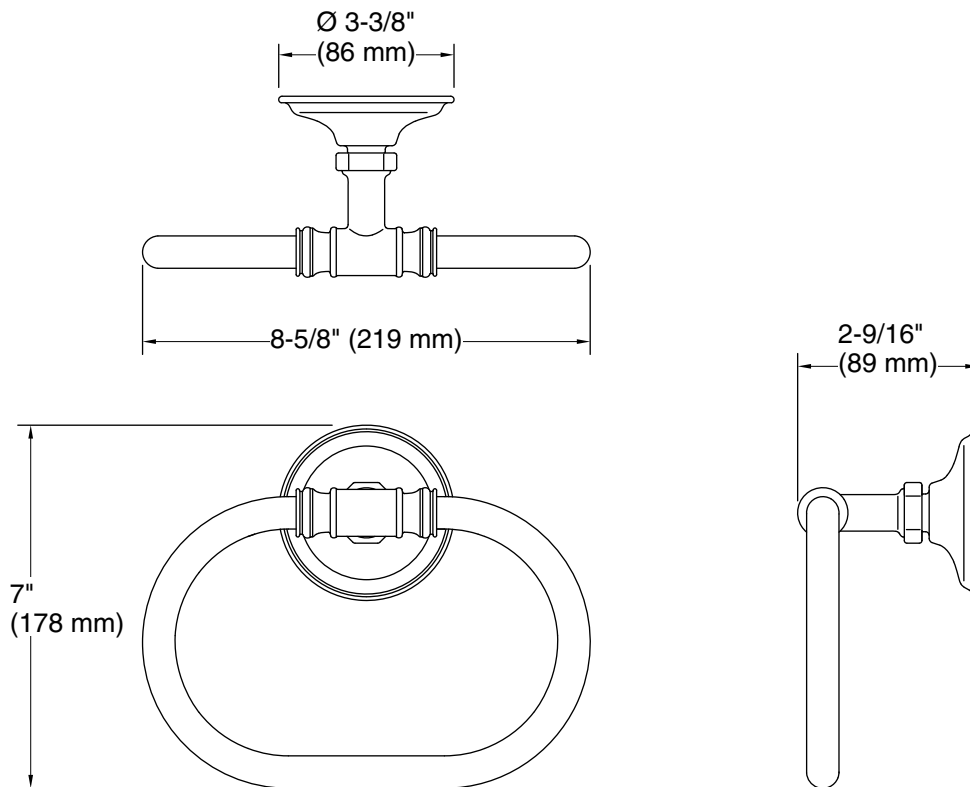

## Technical Information

All product dimensions are nominal.

Installation Type: Wall-mount

Material: Zinc, Stainless Steel